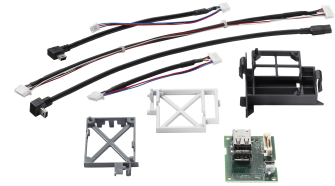

HP Internal USB Ports

Brand : HP

Product code: B5L28A

Product name : Internal USB Ports

Internal USB Ports

HP Internal USB Ports:

Features		Packaging data			
Compatibility *	HP Color LaserJet Enterprise M552dn B5L23A, M553n B5L24A, M553dn B5L25A, M553x B5L26A, M553dh B5L27A / HP Color LaserJet Managed M553dnm B5L38A, M553xm, B5L39A / HP LaserJet Enterprise M604n E6B67A, M604dn E6B68A, M605n E6B69A, M605dn E6B70A, M605x E6B71A, M606dn E6B72A, M606x E6B73A / HP LaserJet Managed M605dnm L3U54A, M605xm L3U54A / HP LaserJet Enterprise M506n F2A68A, M506dn F2A69A, M506x F2A70A, M506dh F2A71A / HP LaserJet Managed M506dnm F2A66A, M506xm F2A67A / HP LaserJet Enterprise MFP M527dn F2A76A, M527f F2A77A / HP LaserJet Enterprise Flow MFP M527c F2A81A, M527z F2A78A / HP LaserJet Managed MFP M527dnm F2A79A / HP LaserJet Managed Flow MFP M527cm F2A80A / HP Color LaserJet Enterprise MFP M577dn B5L46A, M577f B5L47A / HP Color LaserJet Enterprise Flow MFP M577c B5L54A, M577z B5L48A / HP Color LaserJet Managed MFP M577dnm B5L49A / HP Color LaserJet Managed Flow MFP M577cm B5L50A	Package width	222 mm		
		Package depth	152 mm		
		Package height	57 mm		
		Package weight	250 g		
		Technical details		Pallet weight (imperial)	70.8 kg (156 lbs)
		Master (outer) case gross weight (imperial)	2.95 kg (6.5 lbs)		
		Pallet dimensions (W x D x H) (imperial)	1201.4 x 1000.8 x 1270 mm (47.3 x 39.4 x 50")		
		Pallet dimensions (W x D x H)	1200 x 1000 x 1238 mm		
		Logistics data		Products per pallet	24 pc(s)
		Master (outer) cases per pallet layer	6 pc(s)		
Layers per pallet	4 pc(s)				
Master (outer) case gross weight	3 g				
Pallet gross weight	71 g				
Products per master (outer) case	12 pc(s)				
Harmonized System (HS) code	84439990				
HP segment	Business, Enterprise				
Weight & dimensions					
Width	69.4 mm				
Depth	65.9 mm				
Height	46.2 mm				
Weight	20 g