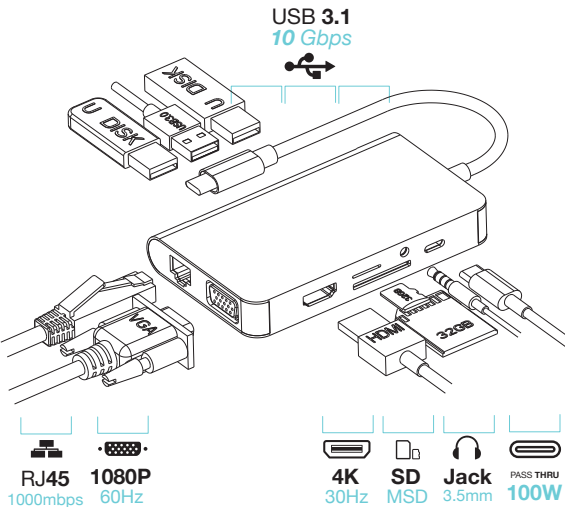

Signed in Paris
Name and function

24 June 2021 by
Thierry Zeitoun
General Manager

EN

Ports description

HUBEE STATION PLUS 3/4 VIEW:

WARNING

- 1- Do not insert a screwdriver or other blunt objects into the moldings, ports, buttons or aeration of the USB hub.
- 2- Do not open the USB hub.
- 3- Do not throw the USB hub but send it to a recycling center.
- 4- Do not immerse or wet.
- 5- Do not throw in the fire.
- 6- Do not use the USB hub for any purpose other than the one for which it was designed.
- 7- Do not expose to the sun.
- 8- Keep away from children

EN

Technical features

HUBEE Station Plus

USB-C mobile station with power distribution in Pass-Thru mode (100W). USB-C 3.1 input. USB TYPE-C output with power delivery. HDMI output in 4K 30hz resolution. VGA video output in 1080P. 3 X USB 3.1 (10Gbps). Gigabit Ethernet LAN port (1Gbps). Sideral Grey/ Aluminum Finish.

*Ability to connect an external USB-C power supply (100Watts)

Input	1 x USB-C Port
Outputs	1 x Port USB-C (20V/5A: Max 100W) 3 x Ports USB 3.1 (10 Gbps) 1 x Port HDMI 4K(30Hz) 1 x Port VGA analogic 1080P (60Hz) 1 x Port RJ45 Gigabit Lan 1000Mb/s 2 x Ports SD / MSD 1 x Port Jack audio 3.5mm
Compatibility	Devices with full USB-C port - Charging support - Data support - DP Alternate Mode support
System Requirements	WIN7/ WIN8/ WIN10/ WIN 11/ MAC OS
Drivers	No - Plug & Play
USB Agreement	USB 3.1
Size	105*62*15mm
Weight	102gr
Material	Sideral Grey Aluminium/ Black ABS