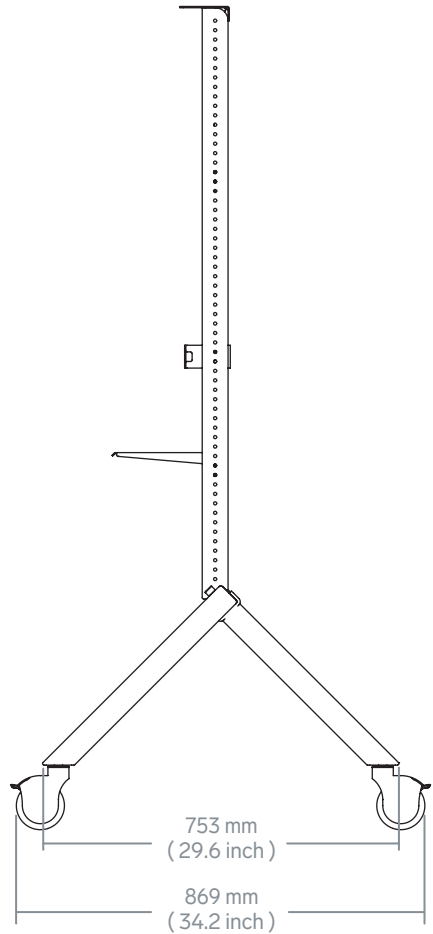

Heckler AV Cart Prime

H700

Features

- A** Mount most cameras using the included PTZ camera adapter.
- B** VESA-compatible hole pattern for mounting any VESA-compatible device.
- C** Hole pattern supports device mounting using the included hook-and-loop straps.
- D** Panel can be rotated for quick access to mounted devices.
- E** Bottom pocket supports the optional mounting of Tripp Lite power strip(not included).
- F** Integrated cart handles.
- G** Height-adjustable display mounting.
* Compatible with displays with VESA 400 (horizontal) mounting pattern, up to 300 pounds of total display weight.
* Recommended for use with 50-inch to 75-inch displays.
- H** Heavy steel construction.
- I** Scratch & fingerprint-resistant powdercoat finish.
- J** Compatible with most popular soundbar and soundbar-shaped devices. Can be mounted to Display Panel above the display.
- K** Integrated cable management inside the Display Rails and along the Rear Legs.
- L** Fasten devices to the shelf's top surface magnetically and with hook & loop straps.
- M** Centered 1/4 inch holes for mounting PTZ and other cameras.
- N** VESA-compatible hole pattern. Compatible with M4 screws.
- O** Patented nesting design to maximize storage space.
- P** Brake casters.
* Cart legs feature female threads compatible with casters and leveling feet with a 1/2 inch-13UNC, 1 inch long threaded post.
- Q** Easy, two-person assembly.

Heckler AV Cart Prime

H700

Dimensions

Heckler AV Cart Prime

H700

Specifications

Price	\$1,499
SKU	H700
Height	68.3 inches
Width	44 inches
Depth	30 inches
Weight	70 lbs
Warranty	Limited Lifetime

Colors

Recommended for use with 50-inch to 75-inch displays.

In the Box

Heckler AV Cart Prime main structure and casters
Device Panel for Heckler AV Cart
Control Shelf for Heckler AV Cart
Soundbar Mount for Heckler AV Cart
Assembly tools