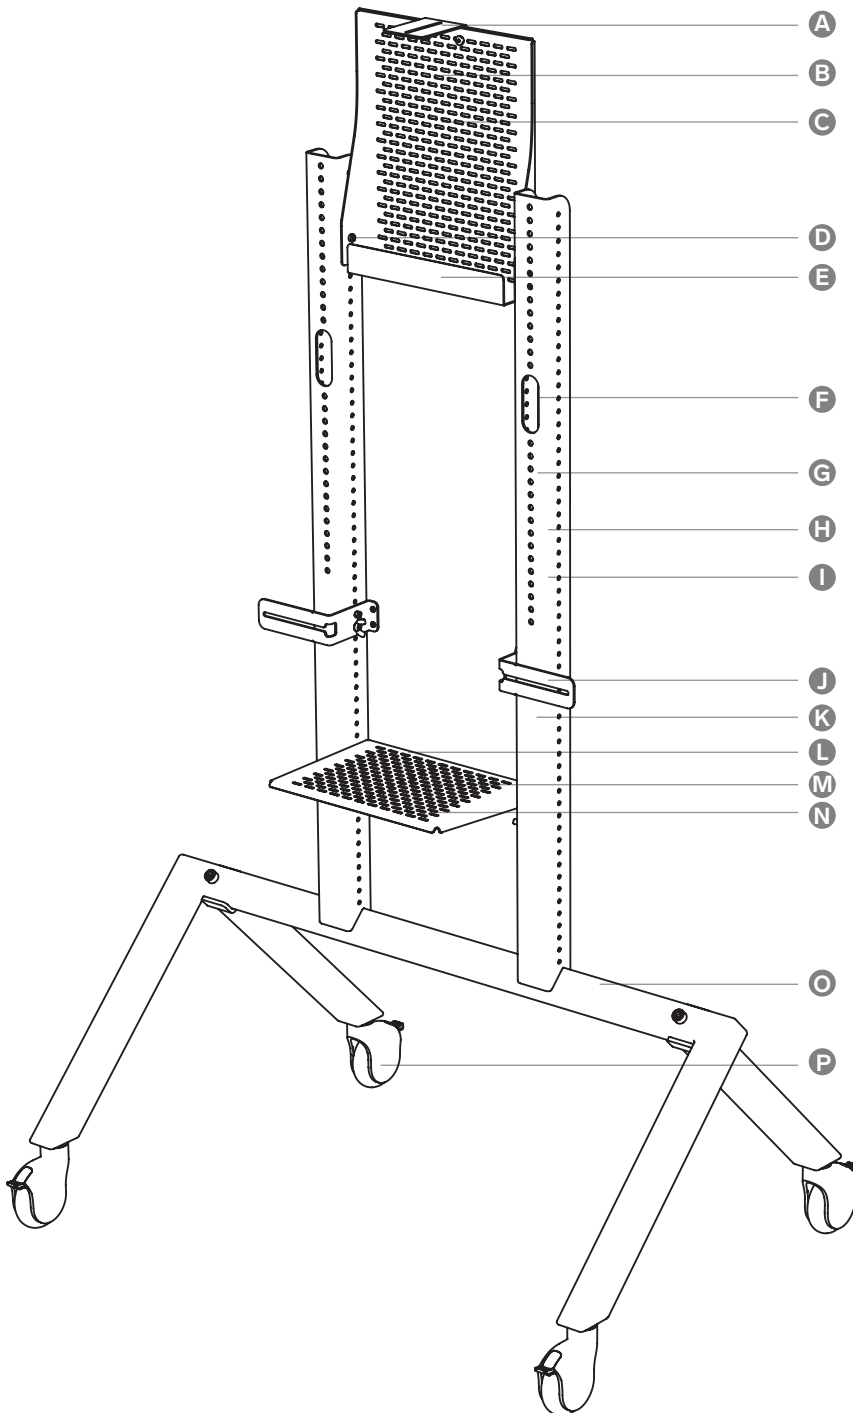

Heckler AV Cart Prime

H700

Build your perfect video cart for flexible office spaces, distance learning, and all-hands meetings with Heckler AV Cart Prime. It has slick looks, commercial-grade construction, nest-ability, and native support for mounting the latest video conferencing equipment. This new edition ships with Device Panel, Control Shelf, and Soundbar Kit all in one box. This means you can configure your cart with the latest and greatest cameras, appliances, controller, and NUCs with ease - above or below your display.

Heckler AV Cart Prime

H700

Features

- A** Mount most cameras using the included PTZ camera adapter.
- B** VESA-compatible hole pattern for mounting any VESA-compatible device.
- C** Hole pattern supports device mounting using the included hook-and-loop straps.
- D** Panel can be rotated for quick access to mounted devices.
- E** Bottom pocket supports the optional mounting of Tripp Lite power strip(not included).
- F** Integrated cart handles.
- G** Height-adjustable display mounting.
* Compatible with displays with VESA 400 (horizontal) mounting pattern, up to 300 pounds of total display weight.
* Recommended for use with 50-inch to 75-inch displays.
- H** Heavy steel construction.
- I** Scratch & fingerprint-resistant powdercoat finish.
- J** Compatible with most popular soundbar and soundbar-shaped devices. Can be mounted to Display Panel above the display.
- K** Integrated cable management inside the Display Rails and along the Rear Legs.
- L** Fasten devices to the shelf's top surface magnetically and with hook & loop straps.
- M** Centered 1/4 inch holes for mounting PTZ and other cameras.
- N** VESA-compatible hole pattern. Compatible with M4 screws.
- O** Patented nesting design to maximize storage space.
- P** Brake casters.
* Cart legs feature female threads compatible with casters and leveling feet with a 1/2 inch-13UNC, 1 inch long threaded post.
- Q** Easy, two-person assembly.