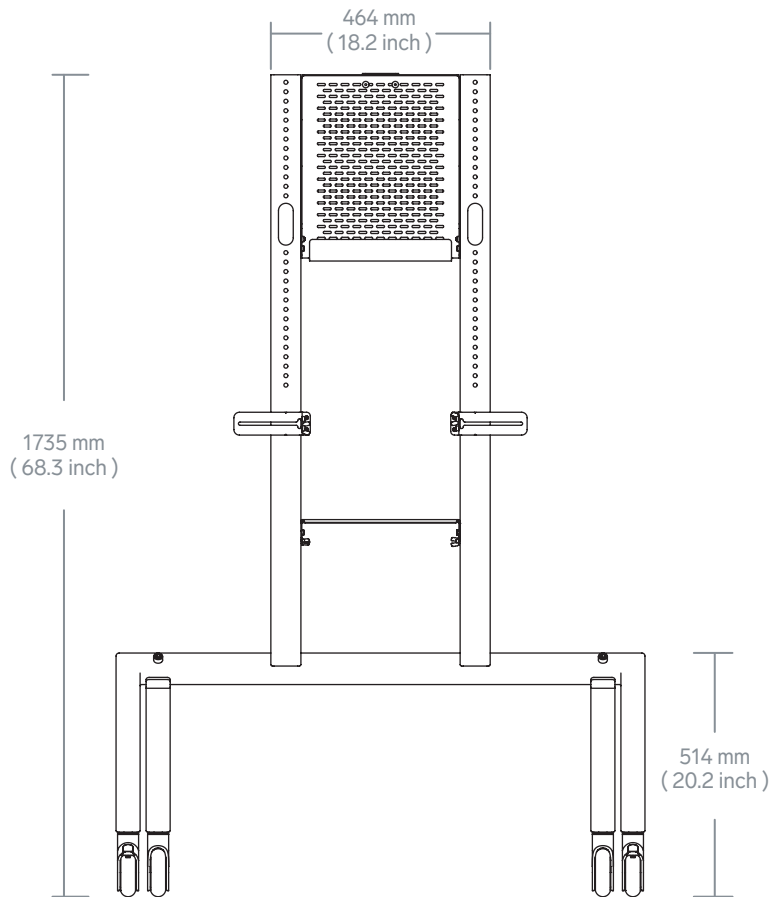

Heckler AV Cart Prime

H700

Features

- A** Mount most cameras using the included PTZ camera adapter.
- B** VESA-compatible hole pattern for mounting any VESA-compatible device.
- C** Hole pattern supports device mounting using the included hook-and-loop straps.
- D** Panel can be rotated for quick access to mounted devices.
- E** Bottom pocket supports the optional mounting of Tripp Lite power strip(not included).
- F** Integrated cart handles.
- G** Height-adjustable display mounting.
* Compatible with displays with VESA 400 (horizontal) mounting pattern, up to 300 pounds of total display weight.
* Recommended for use with 50-inch to 75-inch displays.
- H** Heavy steel construction.
- I** Scratch & fingerprint-resistant powdercoat finish.
- J** Compatible with most popular soundbar and soundbar-shaped devices. Can be mounted to Display Panel above the display.
- K** Integrated cable management inside the Display Rails and along the Rear Legs.
- L** Fasten devices to the shelf's top surface magnetically and with hook & loop straps.
- M** Centered 1/4 inch holes for mounting PTZ and other cameras.
- N** VESA-compatible hole pattern. Compatible with M4 screws.
- O** Patented nesting design to maximize storage space.
- P** Brake casters.
* Cart legs feature female threads compatible with casters and leveling feet with a 1/2 inch-13UNC, 1 inch long threaded post.
- Q** Easy, two-person assembly.

Heckler AV Cart Prime

H700

Dimensions

Heckler AV Cart Prime

H700

Specifications

Price	\$1,499
SKU	H700
Height	68.3 inches
Width	44 inches
Depth	30 inches
Weight	70 lbs
Warranty	Limited Lifetime

Colors

Recommended for use with 50-inch to 75-inch displays.

In the Box

Heckler AV Cart Prime main structure and casters
Device Panel for Heckler AV Cart
Control Shelf for Heckler AV Cart
Soundbar Mount for Heckler AV Cart
Assembly tools