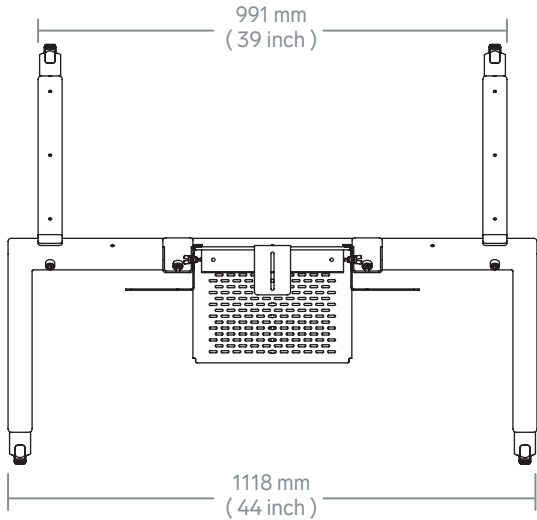

Heckler AV Cart Prime

H700

Features

- A** Mount most cameras using the included PTZ camera adapter.
- B** VESA-compatible hole pattern for mounting any VESA-compatible device.
- C** Hole pattern supports device mounting using the included hook-and-loop straps.
- D** Panel can be rotated for quick access to mounted devices.
- E** Bottom pocket supports the optional mounting of Tripp Lite power strip(not included).
- F** Integrated cart handles.
- G** Height-adjustable display mounting.
* Compatible with displays with VESA 400 (horizontal) mounting pattern, up to 300 pounds of total display weight.
* Recommended for use with 50-inch to 75-inch displays.
- H** Heavy steel construction.
- I** Scratch & fingerprint-resistant powdercoat finish.
- J** Compatible with most popular soundbar and soundbar-shaped devices. Can be mounted to Display Panel above the display.
- K** Integrated cable management inside the Display Rails and along the Rear Legs.
- L** Fasten devices to the shelf's top surface magnetically and with hook & loop straps.
- M** Centered 1/4 inch holes for mounting PTZ and other cameras.
- N** VESA-compatible hole pattern. Compatible with M4 screws.
- O** Patented nesting design to maximize storage space.
- P** Brake casters.
* Cart legs feature female threads compatible with casters and leveling feet with a 1/2 inch-13UNC, 1 inch long threaded post.
- Q** Easy, two-person assembly.

Heckler AV Cart Prime

H700

Dimensions

Heckler AV Cart Prime

H700

Specifications

Price	\$1,499
SKU	H700
Height	68.3 inches
Width	44 inches
Depth	30 inches
Weight	70 lbs
Warranty	Limited Lifetime

Colors

Recommended for use with 50-inch to 75-inch displays.

In the Box

Heckler AV Cart Prime main structure and casters
Device Panel for Heckler AV Cart
Control Shelf for Heckler AV Cart
Soundbar Mount for Heckler AV Cart
Assembly tools