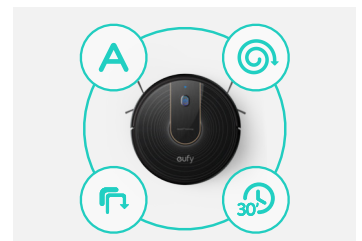

Super-Strong Suction

RoboVac 15C sucks up dirt and dust with 1300Pa of suction for a spotless clean you can see and feel.

3-Point Cleaning System

Three brushes and strong suction power effectively loosen, extract, and vacuum dirt to achieve a superior clean.

Drop-proof Technology

RoboVac uses drop-sensing technology to avoid falling down stairs and off of ledges.

Multiple Smart Sensors

RoboVac is engineered with 9 infrared anti-collision sensors to avoid bumping into furniture, obstacles, and your pets.

Triple-Filter System

RoboVac combines one dual-layer filter and one high-performance filter to ensure a clean home.

Multiple Cleaning Modes

Choose among Auto, Spot, Edge, or 30-min cleaning modes to make RoboVac clean the way you want.