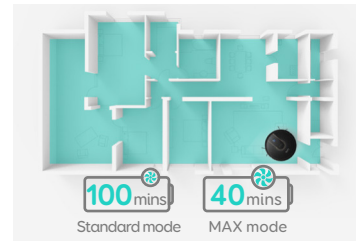

Super-Strong Suction

RoboVac 15C sucks up dirt and dust with 1300Pa of suction for a spotless clean you can see and feel.

3-Point Cleaning System

Three brushes and strong suction power effectively loosen, extract, and vacuum dirt to achieve a superior clean.

Non-Stop Cleaning

Large wheels roll over carpets and climb over door ledges to get to the mess.

Endurance Cleaning

RoboVac cleans up to 100 mins on Standard Mode and 40 mins on Max Mode for a longer, stronger clean.