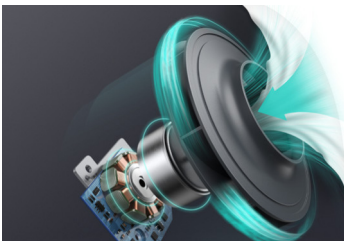

eufy
by Anker

The Super-Slim, Wi-Fi-Connected RoboVac

Re-engineered with Wi-Fi and Alexa capability, RoboVac 15C packs 1300Pa of cleaning power in a package that's only 2.85" slim.

Control Your Cleaning

Smartphone Control

"The eufy BoostIQ RoboVac 15c uses BoostIQ Technology to automatically adjust suction power when extra vacuuming strength is needed to get the best clean."

iMore

heavy.

"Fans of the eufy [BoostIQ] RoboVac 15C appreciate its affordable price tag, complete with a generous array of features."

Super-Strong Suction

RoboVac 15C sucks up dirt and dust with 1300Pa of suction for a spotless clean you can see and feel.

3-Point Cleaning System

Three brushes and strong suction power effectively loosen, extract, and vacuum dirt to achieve a superior clean.

Triple-Filter System

RoboVac combines one dual-layer filter and one high-performance filter to ensure a clean home.

Multiple Cleaning Modes

Choose among Auto, Spot, Edge, or 30-min cleaning modes to make RoboVac clean the way you want.