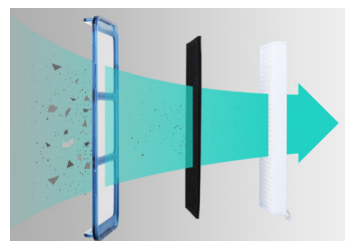

Super-Strong Suction

RoboVac 15C sucks up dirt and dust with 1300Pa of suction for a spotless clean you can see and feel.

3-Point Cleaning System

Three brushes and strong suction power effectively loosen, extract, and vacuum dirt to achieve a superior clean.

Non-Stop Cleaning

Large wheels roll over carpets and climb over door ledges to get to the mess.

Endurance Cleaning

RoboVac cleans up to 100 mins on Standard Mode and 40 mins on Max Mode for a longer, stronger clean.

Drop-proof Technology

RoboVac uses drop-sensing technology to avoid falling down stairs and off of ledges.

Multiple Smart Sensors

RoboVac is engineered with 9 infrared anti-collision sensors to avoid bumping into furniture, obstacles, and your pets.

Triple-Filter System

RoboVac combines one dual-layer filter and one high-performance filter to ensure a clean home.

Multiple Cleaning Modes

Choose among Auto, Spot, Edge, or 30-min cleaning modes to make RoboVac clean the way you want.