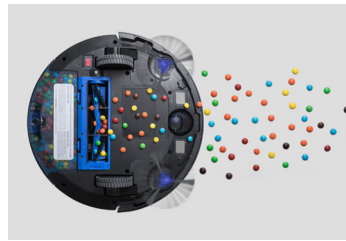

eufy
by Anker

The Super-Slim, Wi-Fi-Connected RoboVac

Re-engineered with Wi-Fi and Alexa capability, RoboVac 15C packs 1300Pa of cleaning power in a package that's only 2.85" slim.

Control Your Cleaning

Smartphone Control

"The eufy BoostIQ RoboVac 15c uses BoostIQ Technology to automatically adjust suction power when extra vacuuming strength is needed to get the best clean."

iMore

heavy.

"Fans of the eufy [BoostIQ] RoboVac 15C appreciate its affordable price tag, complete with a generous array of features."

Super-Strong Suction

RoboVac 15C sucks up dirt and dust with 1300Pa of suction for a spotless clean you can see and feel.

3-Point Cleaning System

Three brushes and strong suction power effectively loosen, extract, and vacuum dirt to achieve a superior clean.

Triple-Filter System

RoboVac combines one dual-layer filter and one high-performance filter to ensure a clean home.

Multiple Cleaning Modes

Choose among Auto, Spot, Edge, or 30-min cleaning modes to make RoboVac clean the way you want.