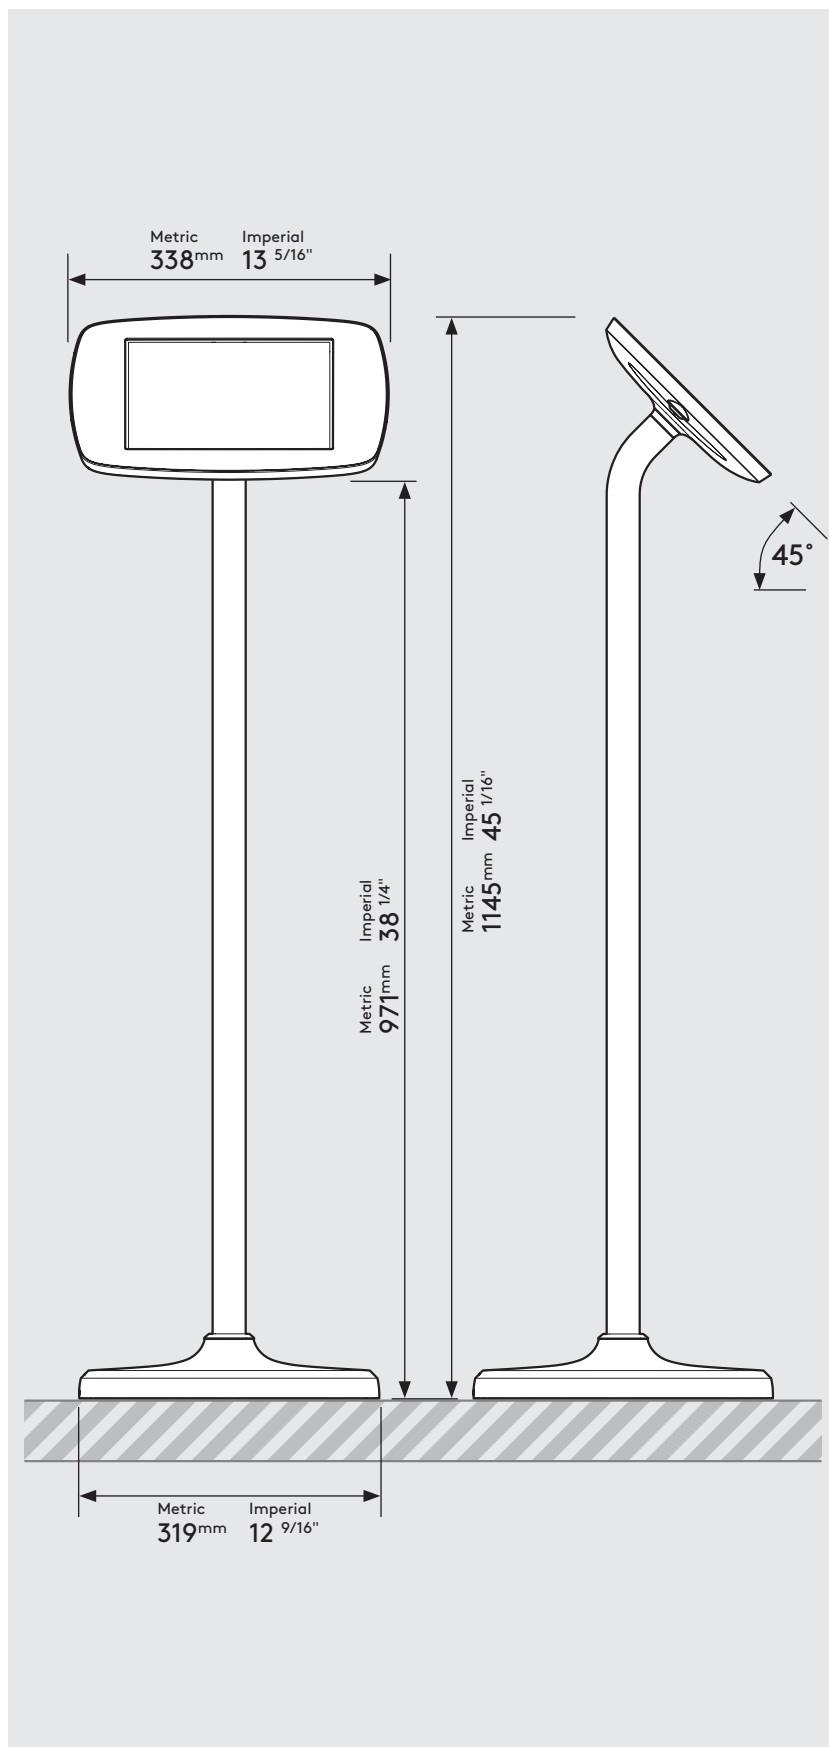

* Cable is not included for the Surface Pro 4 or Surface Pro 5 Tablets.

PRODUCT DATA SHEET - BOUNCEPAD FLOORSTANDING

bouncepad[®]

Case:	Arm:	Mounting:	Packaged weight:	Colour:
Mini	Floorstanding	Not Applicable	13.82kg	White Black

Parts in the Box

PRODUCT DATA SHEET - BOUNCEPAD FLOORSTANDING

bouncepad[®]

Case:	Arm:	Mounting:	Packaged weight:	Colour:
Midi	Floorstanding	Not Applicable	14.0kg	White Black

PRODUCT DATA SHEET - BOUNCEPAD FLOORSTANDING

bouncepad[®]

Case:	Arm:	Mounting:	Packaged weight:	Colour:
Maxi	Floorstanding	Not Applicable	14.23kg	White Black

PRODUCT DATA SHEET - BOUNCEPAD FLOORSTANDING

bouncepad[®]

Case:	Arm:	Mounting:	Packaged weight:	Colour:
Mega	Floorstanding	Not Applicable	14.62kg	White Black