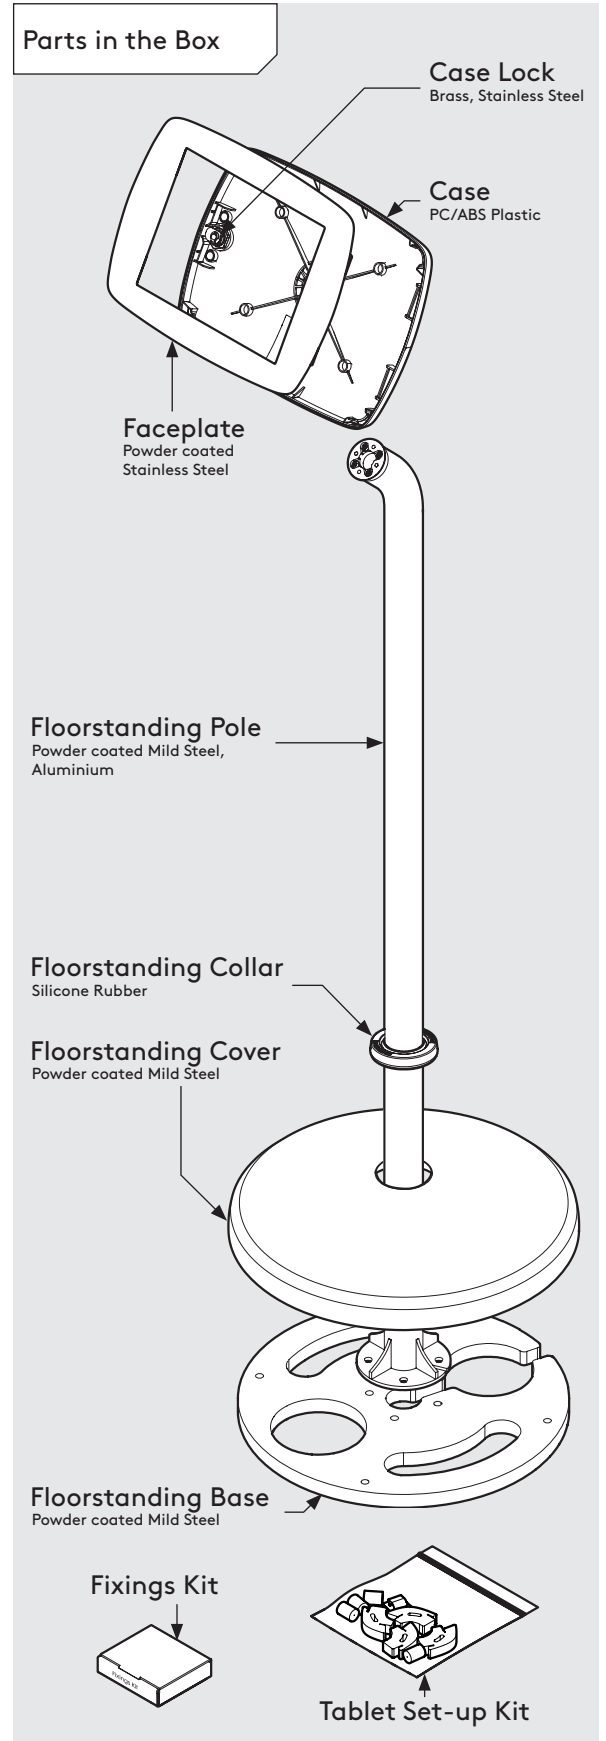

*Cable is not included for the Microsoft Surface Go.
Cable is not included for the Samsung Tab A 10.1 (2019).

Mega Case supported devices:

- iPad Pro 12.9" 1st Gen
- iPad Pro 12.9" 2nd Gen
- iPad Pro 12.9" 3rd Gen
- Microsoft Surface Pro 4
- Microsoft Surface Pro 5

* Cable is not included for the Surface Pro 4 or Surface Pro 5 Tablets.

PRODUCT DATA SHEET - BOUNCEPAD FLOORSTANDING

bouncepad[®]

Case:	Arm:	Mounting:	Packaged weight:	Colour:
Mini	Floorstanding	Not Applicable	13.82kg	White Black

Parts in the Box

PRODUCT DATA SHEET - BOUNCEPAD FLOORSTANDING

bouncepad[®]

Case:	Arm:	Mounting:	Packaged weight:	Colour:
Midi	Floorstanding	Not Applicable	14.0kg	White Black

PRODUCT DATA SHEET - BOUNCEPAD FLOORSTANDING

bouncepad[®]

Case:	Arm:	Mounting:	Packaged weight:	Colour:
Maxi	Floorstanding	Not Applicable	14.23kg	White Black

PRODUCT DATA SHEET - BOUNCEPAD FLOORSTANDING

bouncepad[®]

Case:	Arm:	Mounting:	Packaged weight:	Colour:
Mega	Floorstanding	Not Applicable	14.62kg	White Black