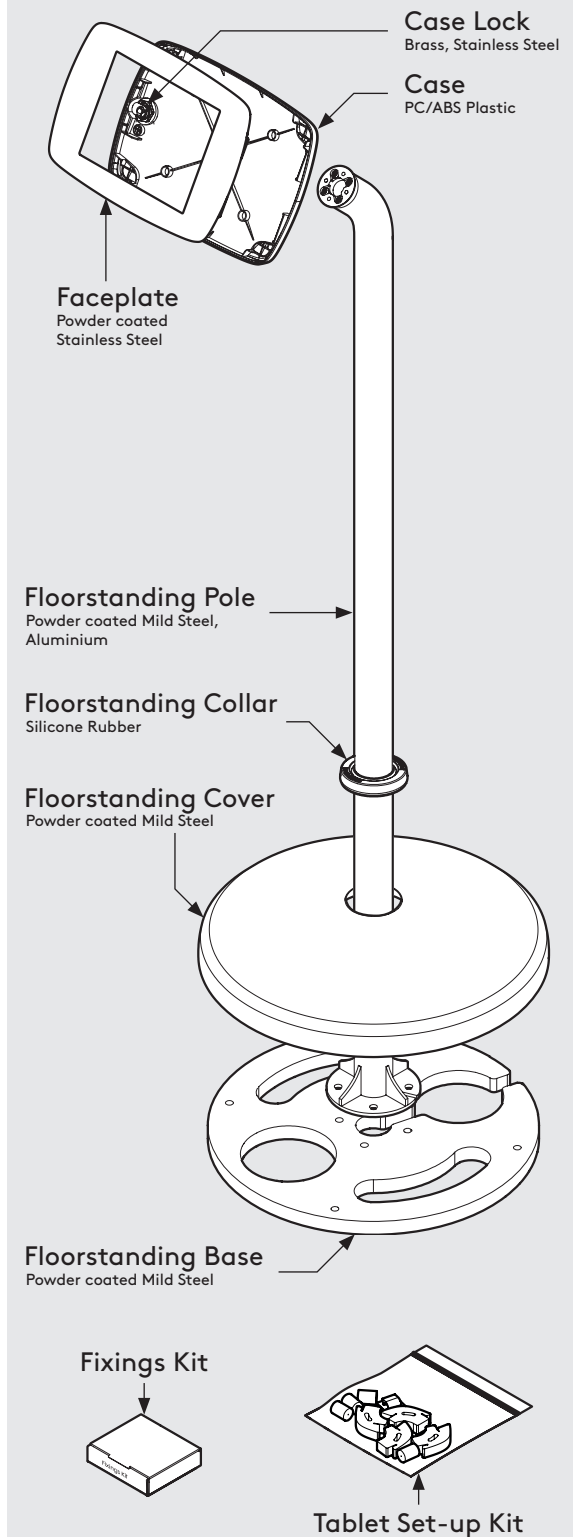

*Cable is not included for the Microsoft Surface Go.
Cable is not included for the Samsung Tab A 10.1 (2019).

Mega Case supported devices:

- iPad Pro 12.9" 1st Gen
- iPad Pro 12.9" 2nd Gen
- iPad Pro 12.9" 3rd Gen
- Microsoft Surface Pro 4
- Microsoft Surface Pro 5

* Cable is not included for the Surface Pro 4 or Surface Pro 5 Tablets.

PRODUCT DATA SHEET - BOUNCEPAD FLOORSTANDING

bouncepad[®]

Case:	Arm:	Mounting:	Packaged weight:	Colour:
Mini	Floorstanding	Not Applicable	13.82kg	White Black

Parts in the Box

PRODUCT DATA SHEET - BOUNCEPAD FLOORSTANDING

bouncepad[®]

Case:	Arm:	Mounting:	Packaged weight:	Colour:
Midi	Floorstanding	Not Applicable	14.0kg	White Black

PRODUCT DATA SHEET - BOUNCEPAD FLOORSTANDING

bouncepad[®]

Case:	Arm:	Mounting:	Packaged weight:	Colour:
Maxi	Floorstanding	Not Applicable	14.23kg	White Black

PRODUCT DATA SHEET - BOUNCEPAD FLOORSTANDING

bouncepad[®]

Case:	Arm:	Mounting:	Packaged weight:	Colour:
Mega	Floorstanding	Not Applicable	14.62kg	White Black