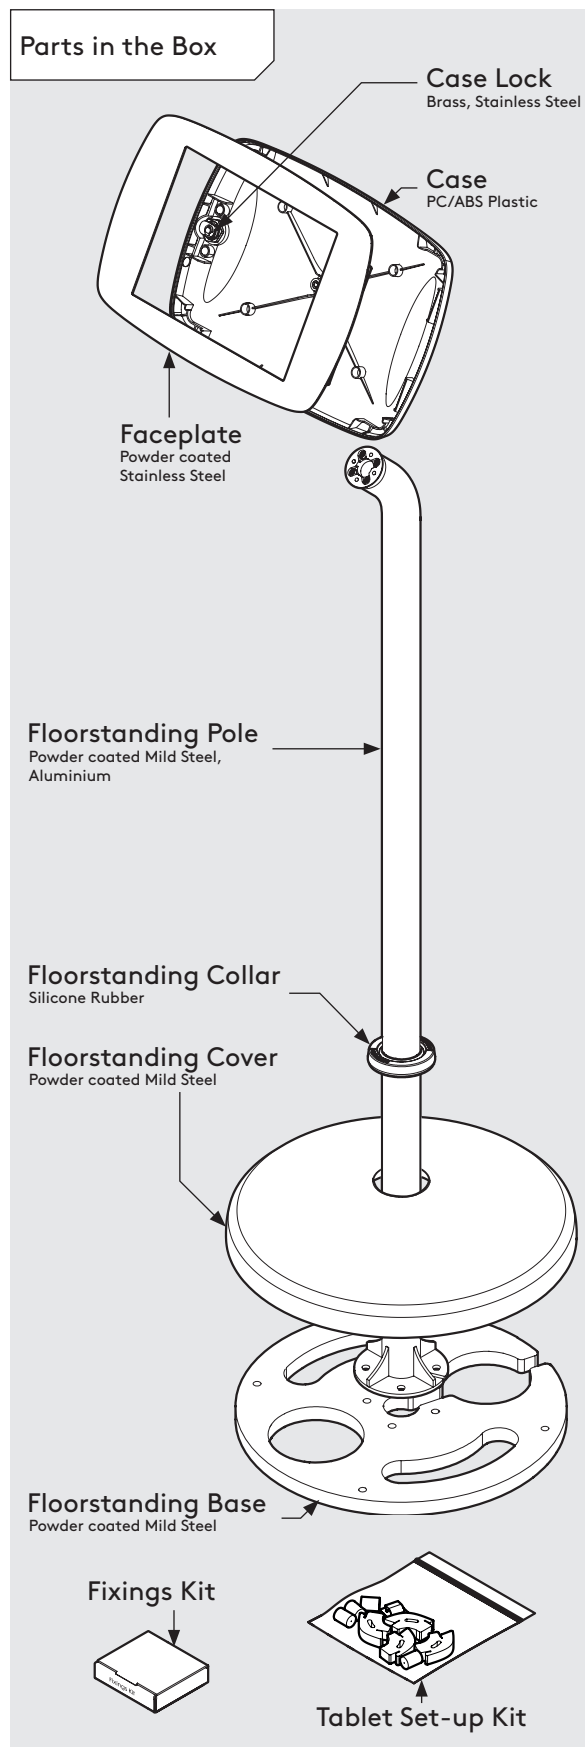

* Cable is not included for the Surface Pro 4 or Surface Pro 5 Tablets.

PRODUCT DATA SHEET - BOUNCEPAD FLOORSTANDING

bouncepad[®]

Case:	Arm:	Mounting:	Packaged weight:	Colour:
Mini	Floorstanding	Not Applicable	13.82kg	White Black

Parts in the Box

PRODUCT DATA SHEET - BOUNCEPAD FLOORSTANDING

bouncepad[®]

Case:	Arm:	Mounting:	Packaged weight:	Colour:
Midi	Floorstanding	Not Applicable	14.0kg	White Black

PRODUCT DATA SHEET - BOUNCEPAD FLOORSTANDING

bouncepad[®]

Case:	Arm:	Mounting:	Packaged weight:	Colour:
Maxi	Floorstanding	Not Applicable	14.23kg	White Black

PRODUCT DATA SHEET - BOUNCEPAD FLOORSTANDING

bouncepad[®]

Case:	Arm:	Mounting:	Packaged weight:	Colour:
Mega	Floorstanding	Not Applicable	14.62kg	White Black