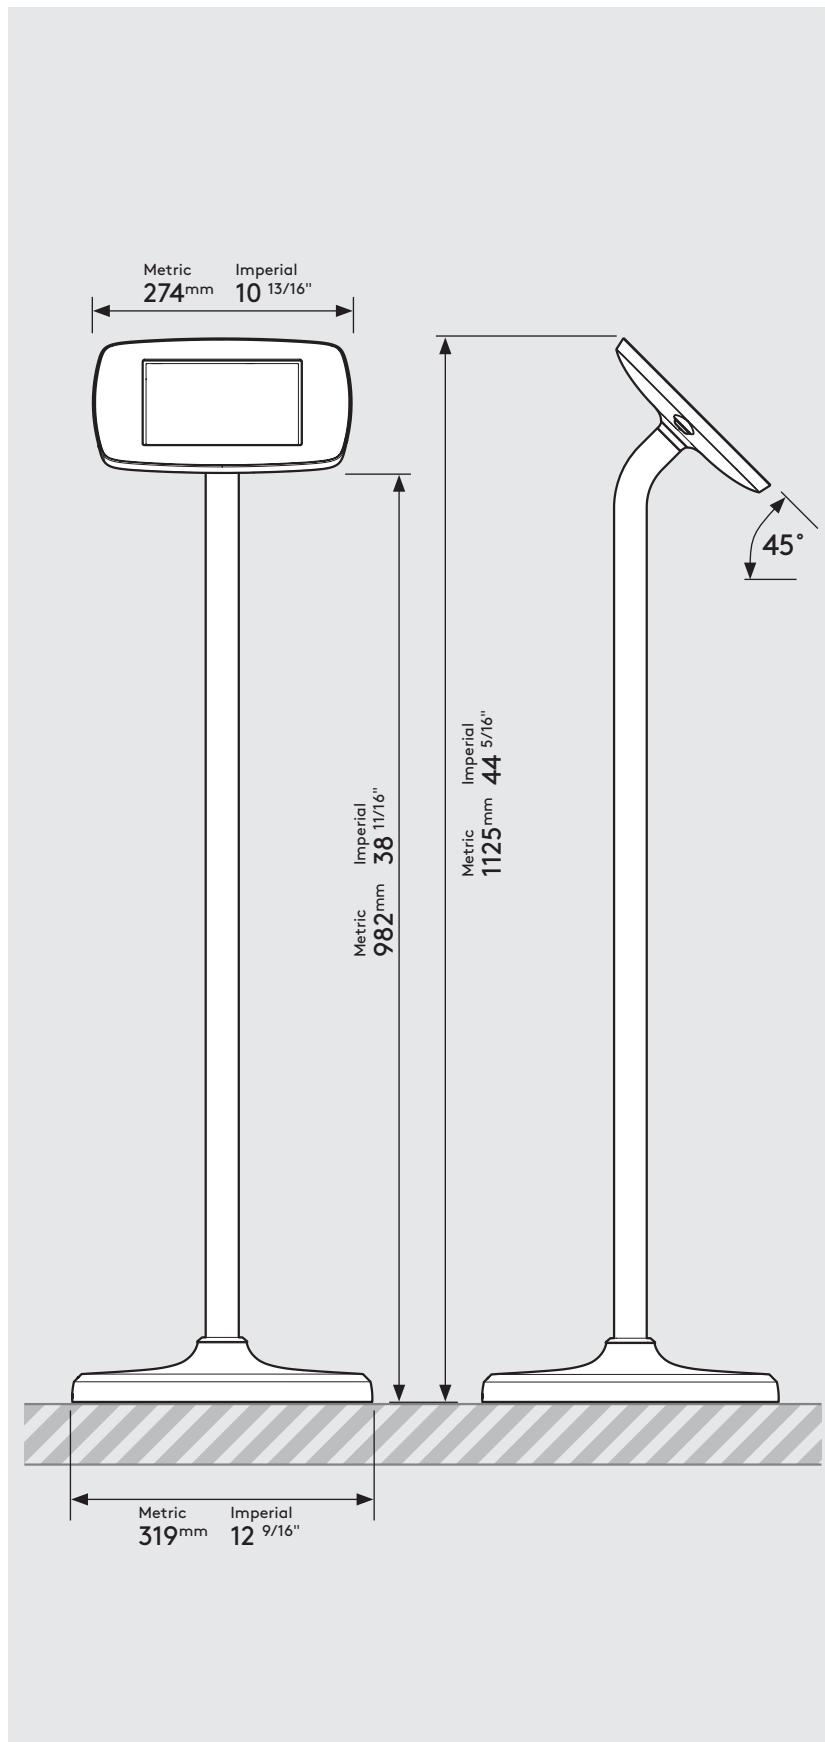

*Cable is not included for the Microsoft Surface Go.
Cable is not included for the Samsung Tab A 10.1 (2019).

Mega Case supported devices:

- iPad Pro 12.9" 1st Gen
- iPad Pro 12.9" 2nd Gen
- iPad Pro 12.9" 3rd Gen
- Microsoft Surface Pro 4
- Microsoft Surface Pro 5

* Cable is not included for the Surface Pro 4 or Surface Pro 5 Tablets.

PRODUCT DATA SHEET - BOUNCEPAD FLOORSTANDING

bouncepad[®]

Case:	Arm:	Mounting:	Packaged weight:	Colour:
Mini	Floorstanding	Not Applicable	13.82kg	White Black

Parts in the Box

PRODUCT DATA SHEET - BOUNCEPAD FLOORSTANDING

bouncepad[®]

Case:	Arm:	Mounting:	Packaged weight:	Colour:
Midi	Floorstanding	Not Applicable	14.0kg	White Black

PRODUCT DATA SHEET - BOUNCEPAD FLOORSTANDING