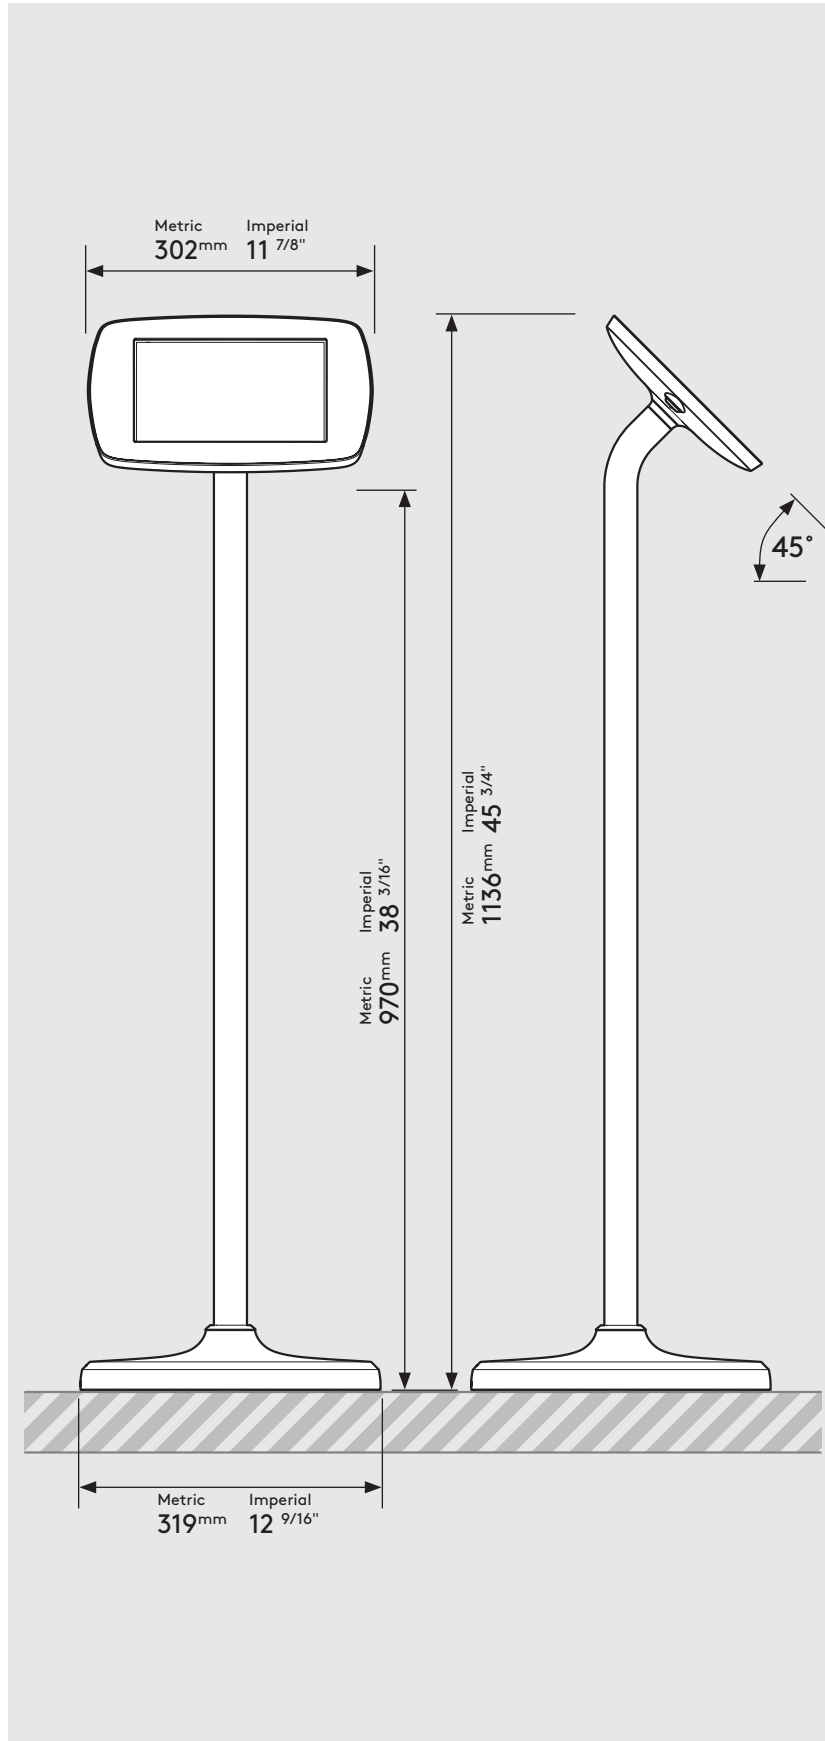

* Cable is not included for the Surface Pro 4 or Surface Pro 5 Tablets.

PRODUCT DATA SHEET - BOUNCEPAD FLOORSTANDING

bouncepad[®]

Case:	Arm:	Mounting:	Packaged weight:	Colour:
Mini	Floorstanding	Not Applicable	13.82kg	White Black

Parts in the Box

PRODUCT DATA SHEET - BOUNCEPAD FLOORSTANDING

bouncepad[®]

Case:	Arm:	Mounting:	Packaged weight:	Colour:
Midi	Floorstanding	Not Applicable	14.0kg	White Black

PRODUCT DATA SHEET - BOUNCEPAD FLOORSTANDING

bouncepad[®]

Case:	Arm:	Mounting:	Packaged weight:	Colour:
Maxi	Floorstanding	Not Applicable	14.23kg	White Black

PRODUCT DATA SHEET - BOUNCEPAD FLOORSTANDING

bouncepad[®]

Case:	Arm:	Mounting:	Packaged weight:	Colour:
Mega	Floorstanding	Not Applicable	14.62kg	White Black