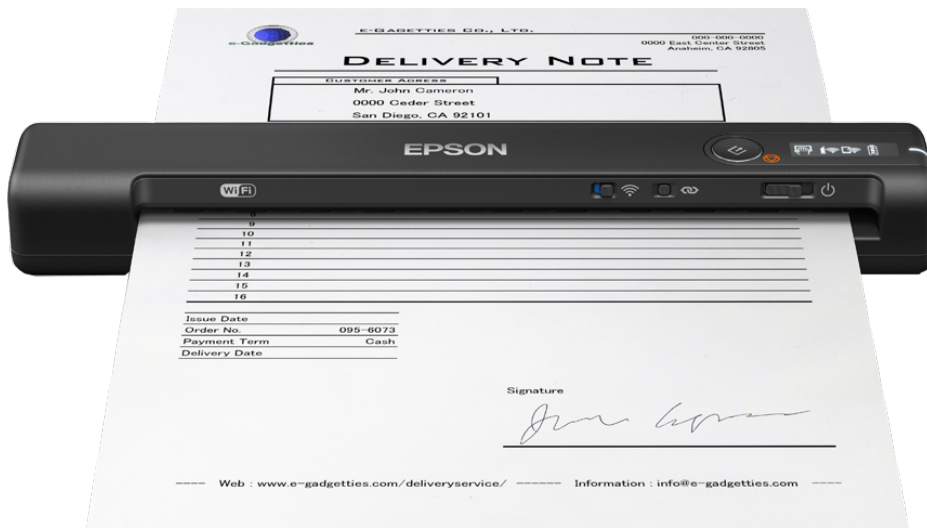

WorkForce ES-60W

DATASHEET / BROCHURE

Wherever you are, scan documents easily to searchable PDF with Epson's smallest mobile scanner, featuring Wi-Fi connectivity and battery power.

The ES-60W can easily be transported and quickly set up, and even used without a power source, making it even easier to stay highly organised. It automatically detects whether it's in wireless or USB mode - no intervention needed. It's ideal for SOHO environments with limited space where a simple scanning solution is required. Connects easily to a phone, tablet or laptop.

Scan anywhere

The ES-60W has built-in Wi-Fi and battery with an LCD Panel, providing true mobility to scan anywhere at speeds of just four seconds per page. When fully charged, scan up to 300 pages without the need for a power source.

Highly organised

Epson's new ScanSmart software makes it effortless for anyone to scan how they want, providing an easy-to-use step by step scanning process. Users can save and send files in common formats like PDF, jpeg, tiff and many more. Continuous scanning with automatic feed mode speeds up scanning process, while the CIS sensor delivers instant scanning with no warm up time. The new LCD panel makes it easy to define job tasks when working remotely.

Flexible

The ability to scan a wide range of document and media types makes this model a reliable asset. It handles paper from 35gsm to 270gsm, and long paper up to 1.8 metres.

KEY FEATURES

- **Scan anywhere**
Small, lightweight design
- **USB cable or integrated battery power**
Scan up to 300 pages between battery charges
- **Fast scanning speeds**
At up to 4 seconds per page (8.5ppm)
- **Simplify your workload**
Continuous scanning with automatic feed mode
- **Includes new ScanSmart software**
Get scanning quickly and easily