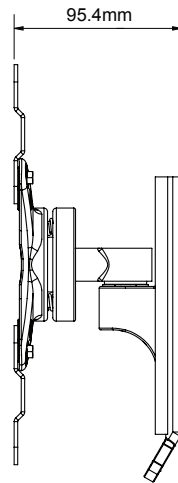

SIDE VIEW

PACKING INFORMATION

COLOUR:	ORDER REF:	EAN CODE:	MASTER CARTON QTY:	INNER CARTON QTY:	MASTER CARTON WEIGHT:	MASTER CARTON CUBE:
Black	BTV502/B	5019318440601	8	0	16.52kg	0.063cbm