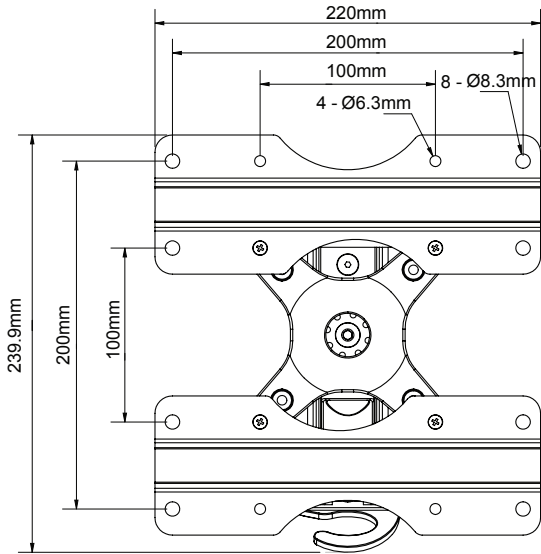

FRONT VIEW

REAR VIEW

PACKING INFORMATION

COLOUR:	ORDER REF:	EAN CODE:	MASTER CARTON QTY:	INNER CARTON QTY:	MASTER CARTON WEIGHT:	MASTER CARTON CUBE:
Black	BTV502/B	5019318440601	8	0	16.52kg	0.063cbm

ACCESSORIES AND SIMILAR PRODUCTS

SS-BTV502-V1.2-070618