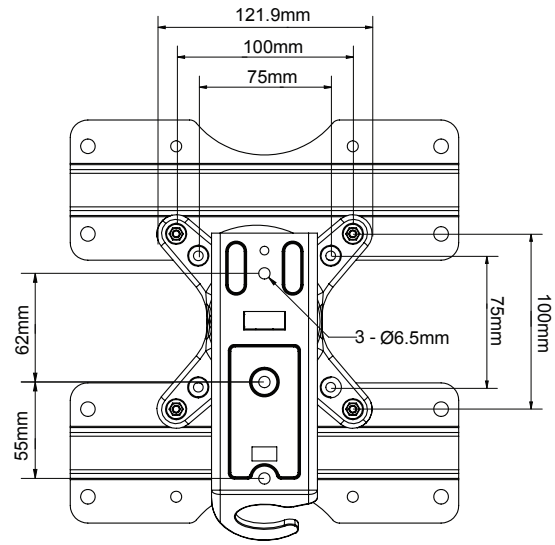

FRONT VIEW

REAR VIEW

PACKING INFORMATION

COLOUR:	ORDER REF:	EAN CODE:	MASTER CARTON QTY:	INNER CARTON QTY:	MASTER CARTON WEIGHT:	MASTER CARTON CUBE:
Black	BTV502/B	5019318440601	8	0	16.52kg	0.063cbm

ACCESSORIES AND SIMILAR PRODUCTS

SS-BTV502-V1.2-070618