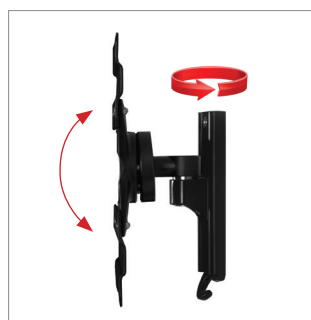

## FLAT SCREEN WALL MOUNT WITH TILT & SWIVEL

Designed to mount small to medium sized screens, this wall mount features swivel, tilt and full screen rotation which allows for quick and easy repositioning of the screen as required. Integrated cable management and spirit level help make this a neat and tidy mounting solution which is ideal for home installations as well as commercial applications.

### FEATURES

- Mounts screens only 95mm from the wall
- Interface features tilt, swivel and screen rotation
- Integrated cable management
- Integrated spirit level for easy wall plate levelling during installation
- Simple 'hook-on' installation
- All mounting hardware included

VESA  
200

47"  
120cm

25KG

15°  
15°

180°

360°

Screen mounting up to VESA 200 x 200mm

Integrated cable management and level bubble included