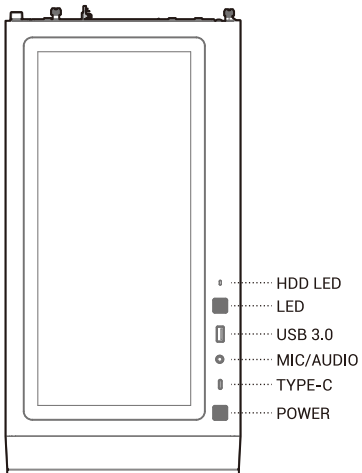

120mm×1

120mm

120mm×3
140mm×2

120/140/240/280/360mm

120mm×2
140mm×2

120/140/240mm

120mm×2

Removing the Tempered Glass Side Panel

Removing the Metal Side Panel

Removing the Front Panel

Installing the Motherboard

Installing the GPU

Installing HDDs

Installing SSDs

Installing the Power Supply

I/O Panel Introduction

Installing the Front I/O Connectors

USB3.0

MIC/AUDIO

POWER SW

TYPE-C

HDD LED

For reference only, please refer to the real product.

Manual RGB Wiring