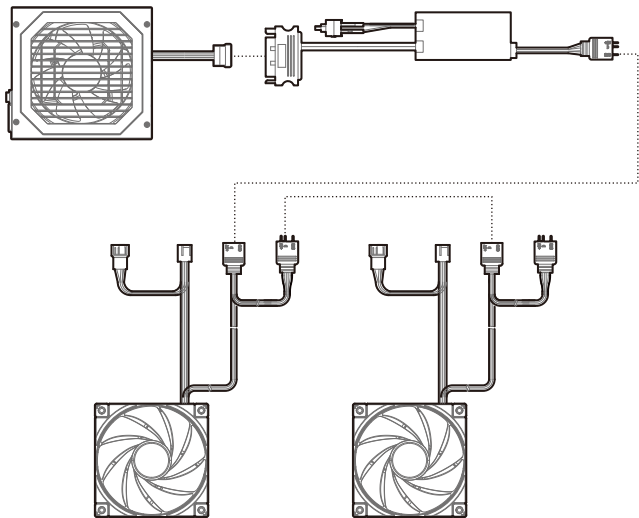

Removing the Metal Side Panel

Removing the Front Panel

Installing the Motherboard

Installing the GPU

Installing HDDs

Installing SSDs

Installing the Power Supply

I/O Panel Introduction

Installing the Front I/O Connectors

USB3.0

MIC/AUDIO

POWER SW

TYPE-C

HDD LED

For reference only, please refer to the real product.

Manual RGB Wiring

For reference only, please refer to the real product.

Motherboard RGB Synchronization

For reference only, please refer to the real product.

Fan Power Line Wiring

For reference only, please refer to the real product.