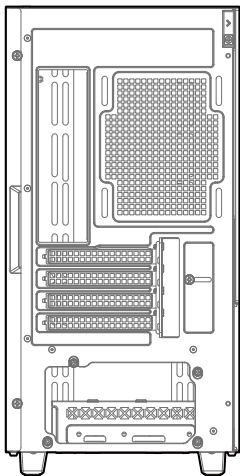

PSU screws

x6**N**

Motherboard screws

x18**O**

SSD screws

x8**P**

HDD screws

x9**Q**

Fan screws

x12**R**

Cable ties

x11

Specifications

215mm

428mm

431mm

120mm×1

120mm

120mm×3
140mm×2

120/140/240/280/360mm

120mm×2
140mm×2

120/140/240mm

120mm×2

Removing the Tempered Glass Side Panel