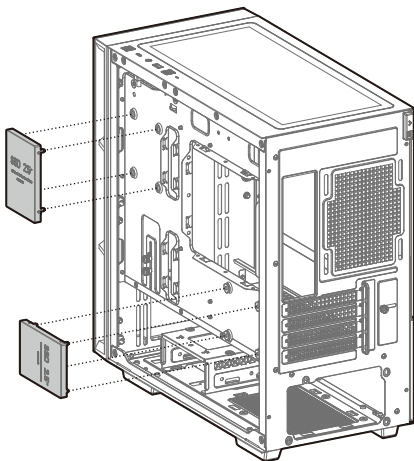

Removing the Metal Side Panel

Removing the Front Panel

Installing the Motherboard

Installing the GPU

Installing HDDs

Installing SSDs

Installing the Power Supply

I/O Panel Introduction

Installing the Front I/O Connectors

USB3.0

MIC/AUDIO

POWER SW

TYPE-C

HDD LED

For reference only, please refer to the real product.

Manual RGB Wiring