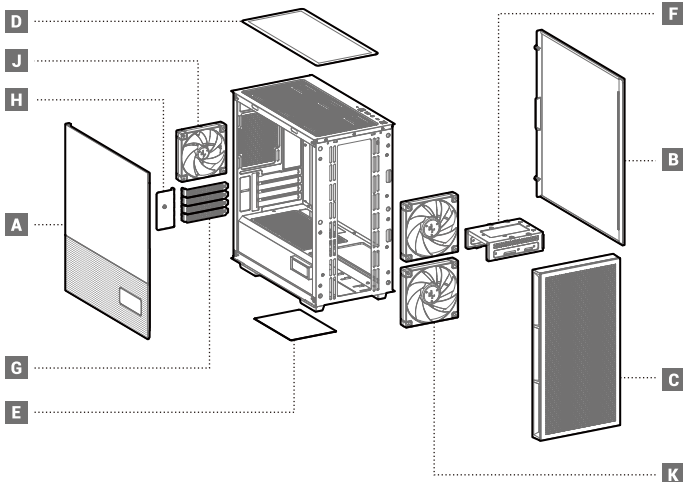

CH360 DIGITAL Series

M-ATX Airflow Case With A Status Screen

DEEPCOOL 

Case Features

Case Specifications

Length:428mm Maximum GPU length:320mm
Width:215mm Maximum PSU length:160mm
Height:431mm Maximum CPU Cooler length:165mm