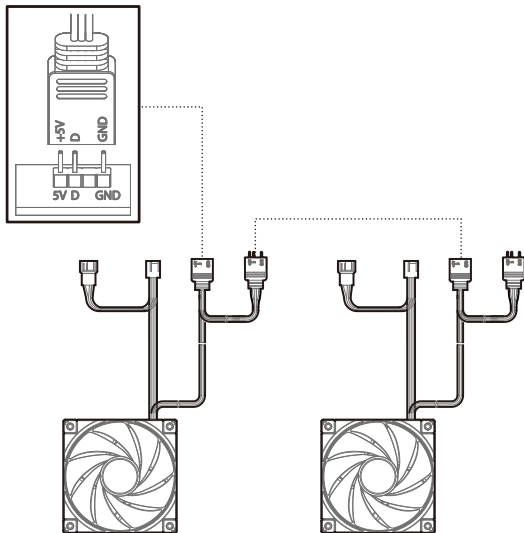

Removing the Metal Side Panel

Removing the Front Panel

Installing the Motherboard

Installing the GPU

Installing HDDs

Installing SSDs

Installing the Power Supply

I/O Panel Introduction

Installing the Front I/O Connectors

USB3.0

MIC/AUDIO

POWER SW

TYPE-C

HDD LED

For reference only, please refer to the real product.

Manual RGB Wiring

For reference only, please refer to the real product.

Motherboard RGB Synchronization

For reference only, please refer to the real product.

Fan Power Line Wiring

For reference only, please refer to the real product.