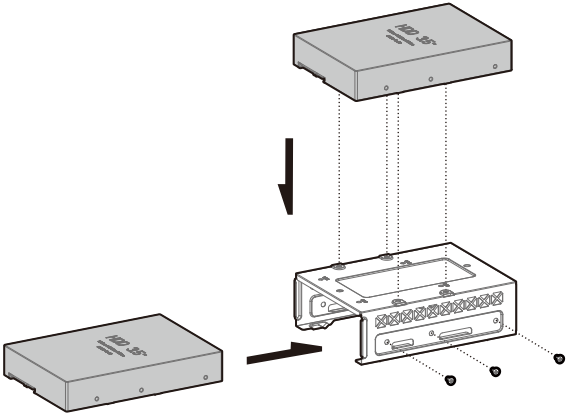

120mm×1

120mm

120mm×3
140mm×2

120/140/240/280/360mm

120mm×2
140mm×2

120/140/240mm

120mm×2

Removing the Tempered Glass Side Panel

Removing the Metal Side Panel

Removing the Front Panel

Installing the Motherboard

Installing the GPU

Installing HDDs

Installing SSDs

Installing the Power Supply

I/O Panel Introduction

Installing the Front I/O Connectors

USB3.0

MIC/AUDIO

POWER SW

TYPE-C

HDD LED

For reference only, please refer to the real product.

Manual RGB Wiring