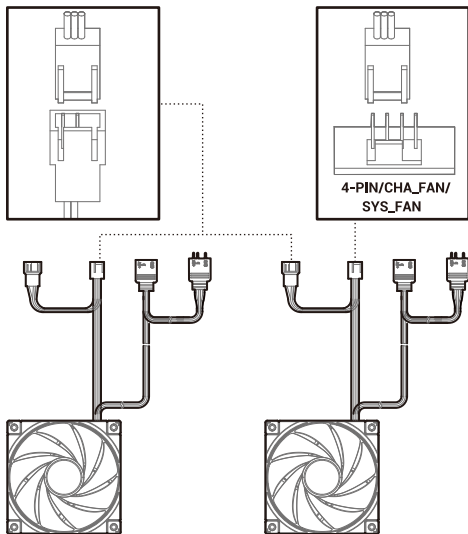

Removing the Metal Side Panel

Removing the Front Panel

Installing the Motherboard

Installing the GPU

Installing HDDs

Installing SSDs

Installing the Power Supply

I/O Panel Introduction

Installing the Front I/O Connectors

USB3.0

MIC/AUDIO

POWER SW

TYPE-C

HDD LED

For reference only, please refer to the real product.

Manual RGB Wiring

For reference only, please refer to the real product.

Motherboard RGB Synchronization

For reference only, please refer to the real product.

Fan Power Line Wiring

For reference only, please refer to the real product.