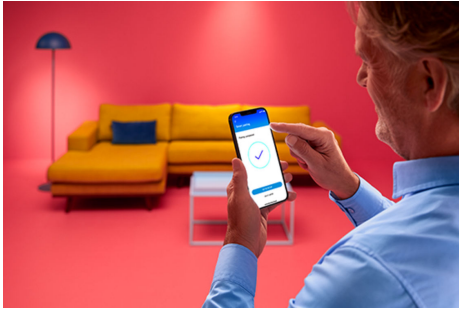

Wi-Fi BLE PORTRAIT DESK LAMP EU

One light, so many uses! The multifunctional WiZ Portrait smart desk light offers dual light zones, perfect for task lighting at your desk, video calls, and even creating relaxing bedside light. Simply rotate the head to switch from desk lighting to video call lighting. A specially designed diffuser generates soft, adjustable ring light to make you look your best online. The embedded brightness sensor detects ambient light levels and automatically adjusts task lighting to reduce eye strain when working long hours. The simple and clean geometrical design fits well with any decor. The Portrait smart desk light plays well with the other lights in your WiZ ecosystem, with the easy control you've come to expect. Use the WiZ app, the WiZmote, or your voice to create the perfect ambience anywhere at home.

PRODUCT HIGHLIGHTS

- Tunable white
- Auto brightness adjustment
- Dual zone light effect

Smart lighting functionalities easy to set up

Enjoy the benefits of smart features instantly, just by connecting your WiZ light to your Wi-Fi network. Control lights easily when you're away from home and scheduling lights to go on and off automatically. No need to install additional hardware such as hub or gateway!

Set the right ambience with tunable warm to cool white light

Choose from a wide range of energising cool white to soft warm white light, or simply select from the preset modes such as Focus and Relax to create the best ambience for your activities.

Dual light zones for focus, video calls or ambience

Dual light zones make the WiZ Portrait desk lamp multifunctional. When oriented horizontally, use the downwards light for focus and the upwards light for ambience. When oriented vertically, use the front light for video calls and the back light for ambience. One lamp, so many uses!