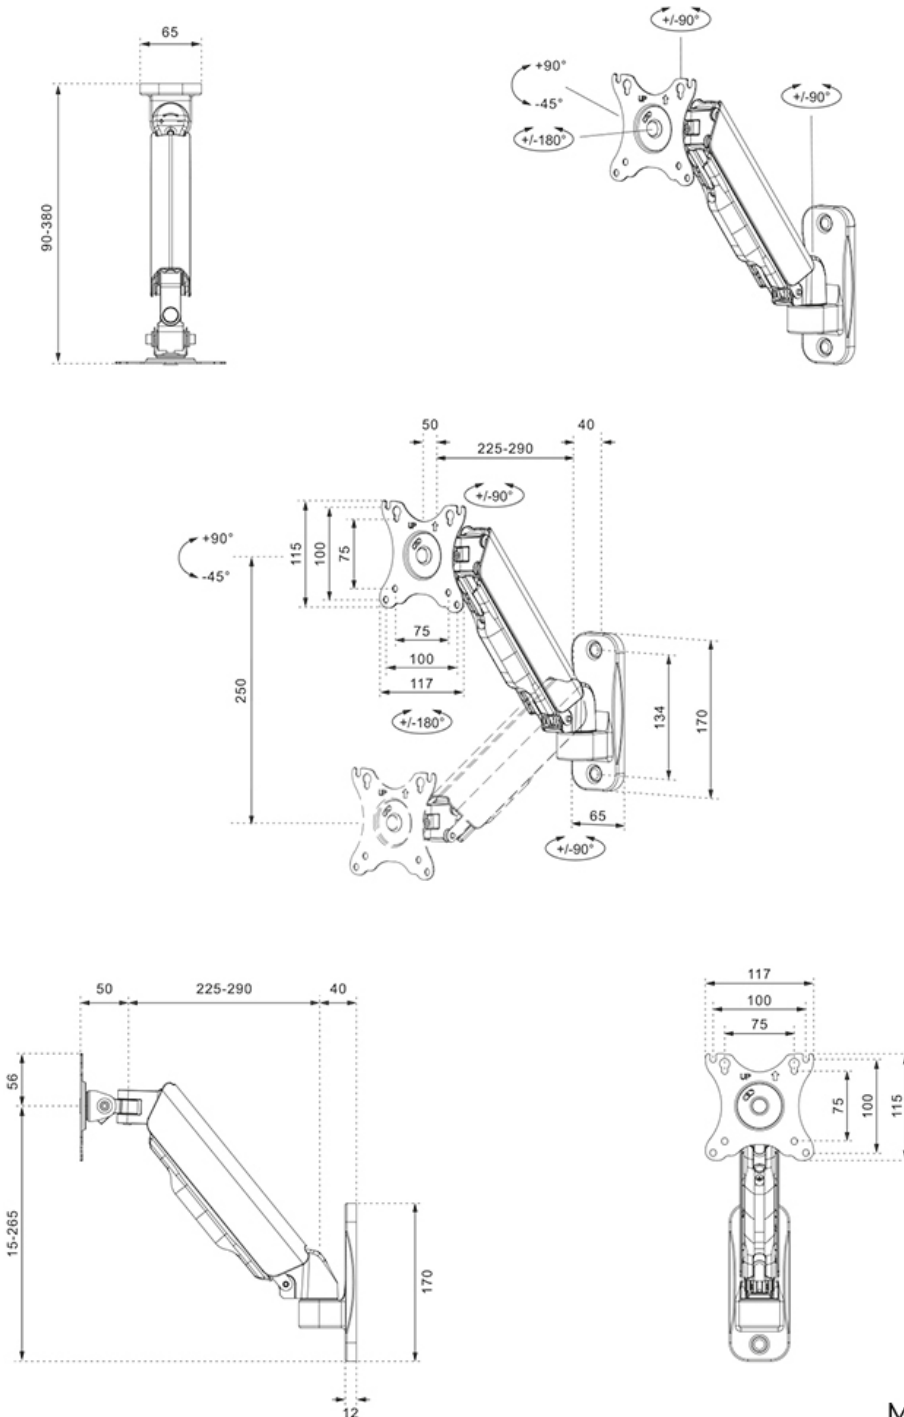

FUNCTIONALITY

Type	Tilt Rotate Swivel Full motion
Height adjustment	0-25 cm
Tilt (degrees)	+90°, -45°
Swivel (degrees)	180°
Rotate (degrees)	360°
Height	32,1 cm
Width	11,7 cm
Depth	31,5 cm
Adjustment type	Gas spring

Neomounts WL70-440BL11 full motion wall mount for 17-32" screens - Black

The Neomounts WL70-440BL11 is a full motion wall mount for flat screens up to 32" with a maximum weight capacity of 9 kg. The versatile tilt (135°), rotate (360°) and swivel (180°) technology allows you to create the optimum viewing angle.

The WL70-440BL11 has a depth of 9-38 cm and is suitable for screens that meet VESA hole pattern 75x75 to 100x100 mm.

The mount can be easily adjusted in height using the gas spring. The cable management system allows you to route and secure any loose cables at the back of the screen. Additionally, the mount features an Easy-release VESA, that allows you to attach the TV in a wink of an eye.

WL70-440BL11

NEOMOUNTS TV/MONITOR WALL MOUNT

Neomounts

Measuring unit: mm