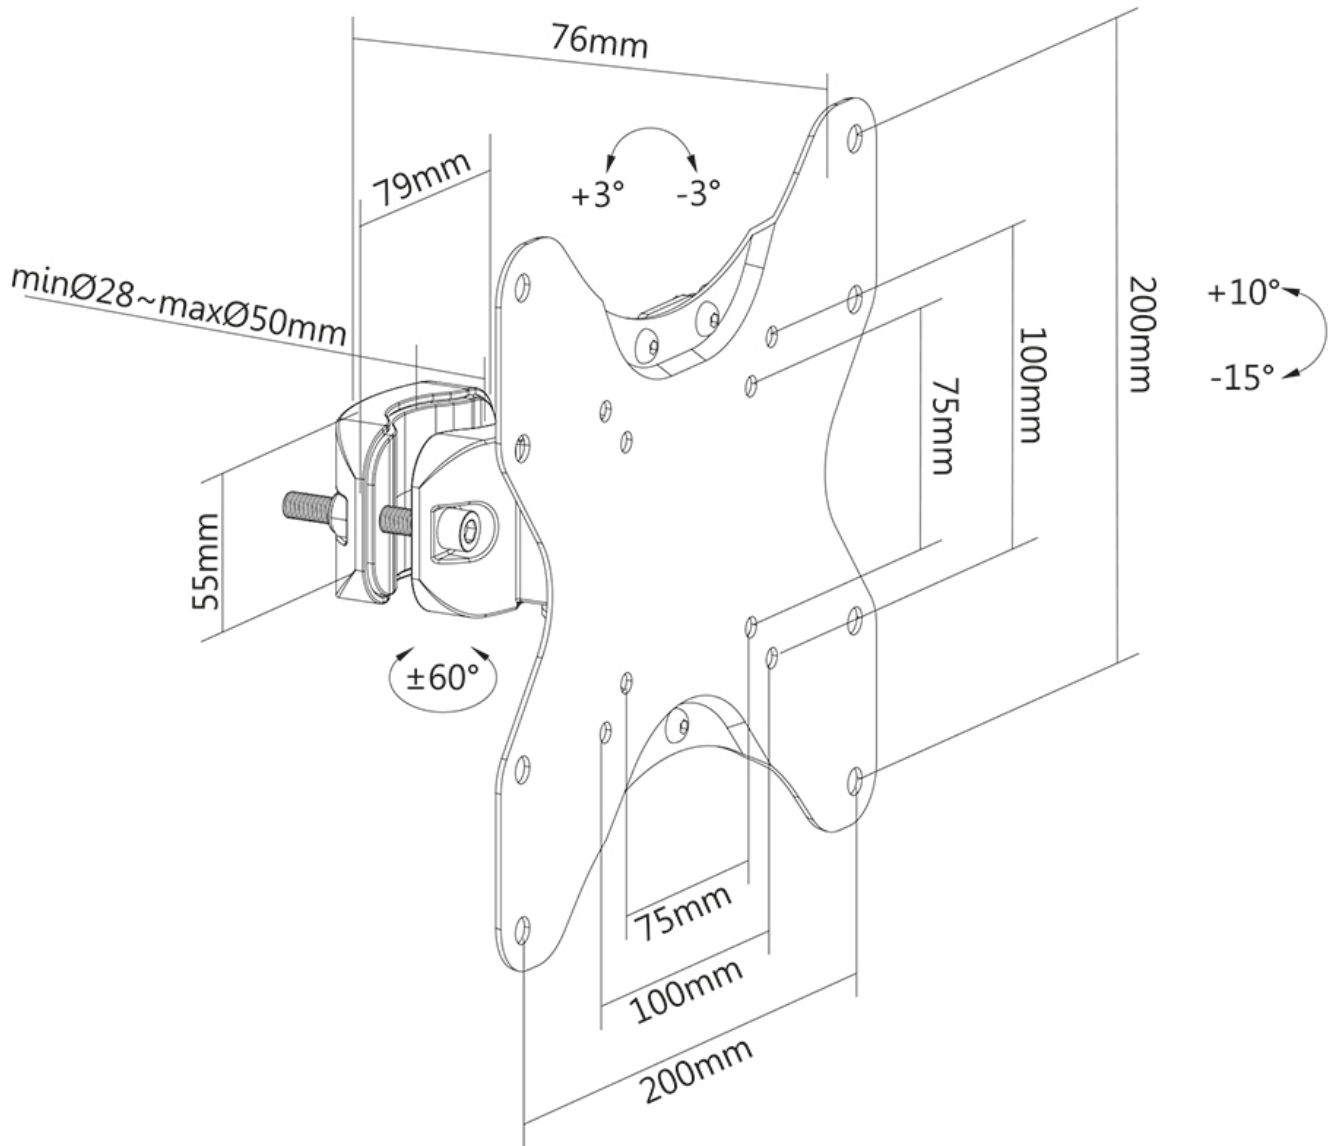

FUNCTIONALITY

Type	Tilt Rotate Swivel
Tilt (degrees)	+10°, -15°
Swivel (degrees)	120°
Height	22,6 cm
Width	22,6 cm
Depth	12,2 cm

INFORMATION

Color	Black
Main material	Steel
Warranty	5 year
EAN code	8717371448998

*Please note: The inch sizes stated are just an indication, combined with the weight and VESA sizes. The maximum weight and VESA size are absolute restrictions for the products and should not be exceeded.

Neomounts FL40-430BL12 full motion TV pole mount (Ø28-50 mm) for 23-42" screens - Black

The Neomounts FL40-430BL12 is a full motion pole mount for flat screens up to 42" with a maximum weight capacity of 25 kg. The versatile tilt (25°) and swivel (120°) technology allows you to create the optimum viewing angle. The mount can be levelled for the perfect installation.

The FL40-430BL12 has a depth of 7,6 cm and is suitable for screens that meet VESA hole pattern 75x75 to 200x200 mm.

FL40-430BL12

NEOMOUNTS TV POLE MOUNT

Neomounts