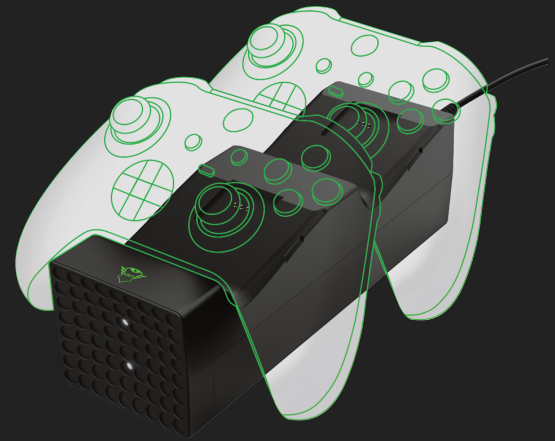

#24177

Duo Charging Dock – Xbox Series X / S

Charge up to two original game controllers at the same time; includes two rechargeable battery packs

Key features

- Charge up to two controllers at the same time
- Store and charge your controllers in a safe place
- Charge station complements the style of your console
- Includes two rechargeable battery packs of 1200mAh each
- Charging indicator shows the charge status
- Powered by the USB port of your console

What's in the box

- Duo charge dock
- 2x rechargeable battery packs (1200mAh each)
- USB-C charge cable
- User guide

CHARGE 2
CONTROLLERS

CHARGING
INDICATOR

USB
POWERED