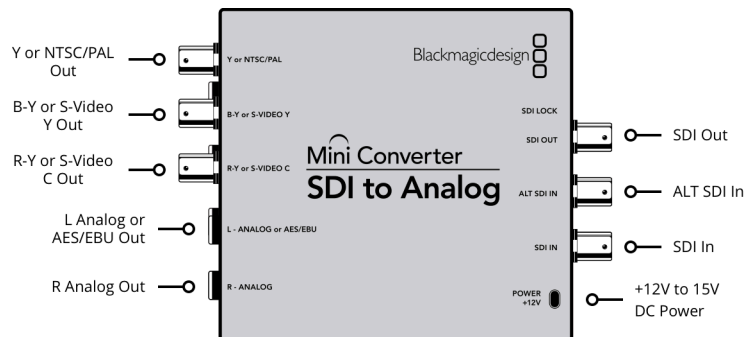

Mini Converter SDI to Analog

$195

The perfect way to convert from SD and HD-SDI to analog component, s-video or NTSC/PAL composite. Mini Converter SDI to analog supports all SD and HD input formats up to 1080p30 and includes a down converter for when you need to convert from HD to standard definition analog formats such as s-video and composite. Audio can be de-embedded to balanced analog or AES/EBU. Mini Converter SDI to Analog is ideal for converting to older analog equipment when you don't need the extra cost of the 6G-SDI 4K model.

Connections

SDI Video Inputs

1 x SD, HD or 1.5G-SDI. 1 x ALT SDI Input for automatic switch over if main input fails.

SDI Video Outputs

1 x SDI Loop Output.

SDI Rates

270Mb, 1.5G

Analog Video Outputs

NTSC, PAL, S-Video and component SD/HD from 1.5G-SDI input.

Analog Audio Outputs

2 channels of professional balanced analog audio with standard 1/4 inch jack connections.

Digital Audio Outputs

2 channels of balanced AES/EBU audio.

SDI Redundant Input

Automatically switches over if main SDI input is lost.

Multi Rate Support

Auto detection of SD, HD or 1.5G-SDI.

Updates and Configuration

USB

Reclocking

Yes