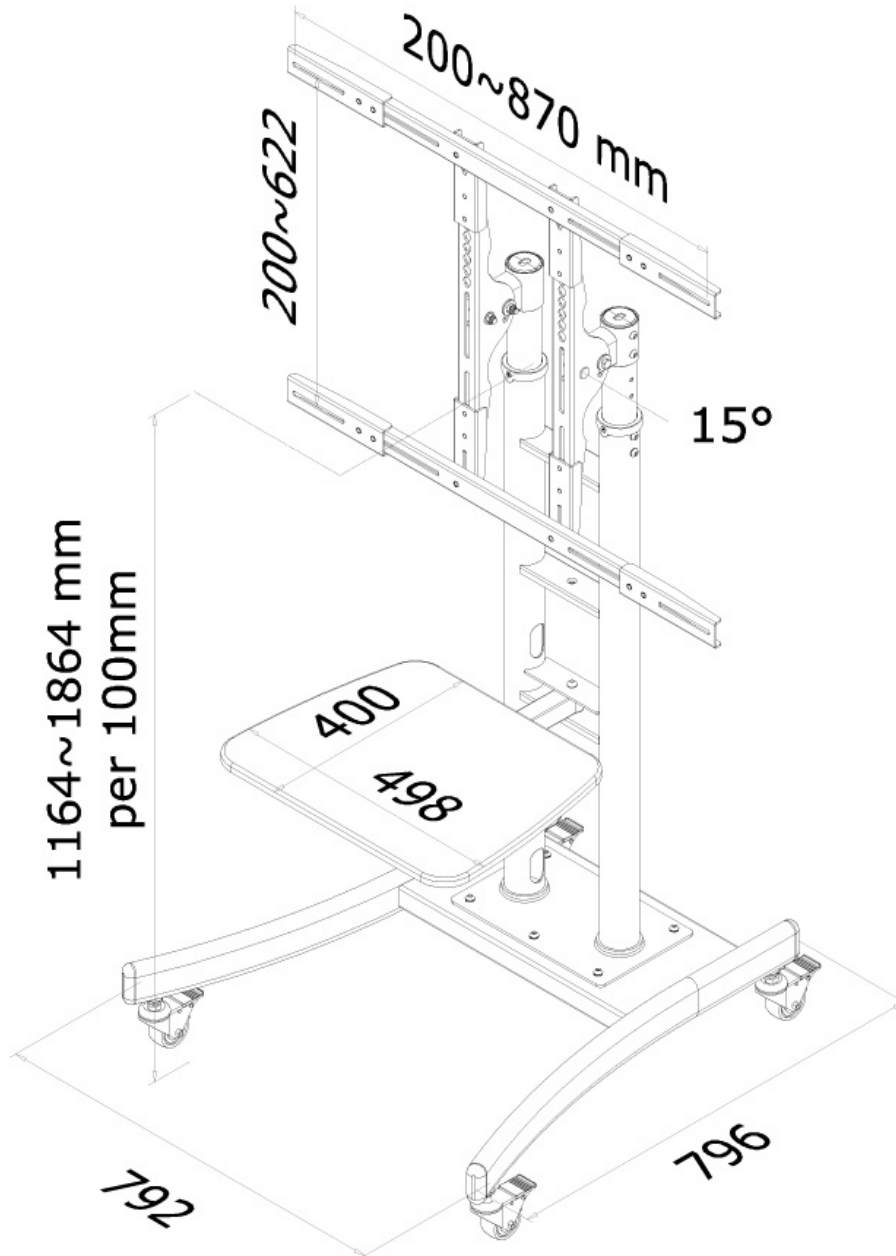

PLASMA-M2000E

NEOMOUNTS FLOOR STAND

Neomounts

Measuring unit: mm