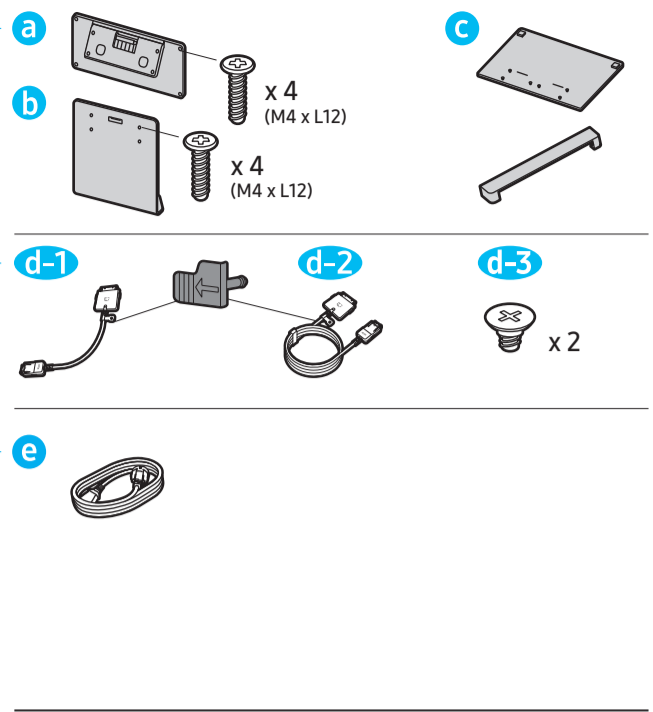

SAMSUNG

Unpacking and Installation Guide
 Guide de déballage et d'installation
 Guía de desembalaje e instalación
 Manual de desempacotamento e instalação
 Auspacken und Installationsanleitung
 Guida al disimballaggio e all'installazione

8

d-3
x2

9

85"

10

	A	B	C	D	E	F	G	H
77S95C	67.6 inches (1716.6 mm) (171.66 cm)	38.7 inches (984.1 mm) (98.41 cm)	0.4 inches (11.2 mm) (1.12 cm)	41.3 inches (1048.1 mm) (104.81 cm)	11.3 inches (286.4 mm) (28.64 cm)	76.8 inches (195 cm)	62.2 lbs (28.2 kg)	88.2 lbs (40.0 kg)
75QN7**C	65.7 inches (1668.3 mm) (166.83 cm)	37.6 inches (955.6 mm) (95.56 cm)	0.7 inches (18.3 mm) (1.83 cm)	40.3 inches (1023.8 mm) (102.38 cm)	11.3 inches (286.4 mm) (28.64 cm)	74.5 inches (189 cm)	69.7 lbs (31.6 kg)	95.7 lbs (43.4 kg)
75QN8**C	65.7 inches (1668.3 mm) (166.83 cm)	37.6 inches (955.6 mm) (95.56 cm)	0.7 inches (17.6 mm) (1.76 cm)	40.3 inches (1023.8 mm) (102.38 cm)	11.3 inches (286.4 mm) (28.64 cm)	74.5 inches (189 cm)	70.3 lbs (31.9 kg)	96.3 lbs (43.7 kg)
85QN8**C	74.5 inches (1893.4 mm) (189.34 cm)	42.6 inches (1083.0 mm) (108.30 cm)	0.7 inches (17.6 mm) (1.76 cm)	45.4 inches (1153.4 mm) (115.34 cm)	12.0 inches (303.7 mm) (30.37 cm)	84.5 inches (214 cm)	97.9 lbs (44.4 kg)	127.2 lbs (57.7 kg)
75QN9**C	65.1 inches (1654.8 mm) (165.48 cm)	37.2 inches (945.6 mm) (94.56 cm)	0.6 inches (15.4 mm) (1.54 cm)	40.0 inches (1016.9 mm) (101.69 cm)	11.3 inches (286.4 mm) (28.64 cm)	74.5 inches (189 cm)	68.8 lbs (31.2 kg)	94.8 lbs (43.0 kg)
85QN9**C	73.9 inches (1876.6 mm) (187.66 cm)	42.2 inches (1071.5 mm) (107.15 cm)	0.6 inches (15.4 mm) (1.54 cm)	45.1 inches (1146.8 mm) (114.68 cm)	12.0 inches (303.7 mm) (30.37 cm)	84.5 inches (214 cm)	96.3 lbs (43.7 kg)	125.7 lbs (57.0 kg)

*: 0-9, A-Z

	VESA A x B (mm)	C (mm)	D x 4
77S95C	400 x 400	5-6	M8
75QN7**C			
75QN8**C			
85QN8**C	600 x 400	5-6	M8
75QN9**C	400 x 400		
85QN9**C	600 x 400		

*: 0-9, A-Z