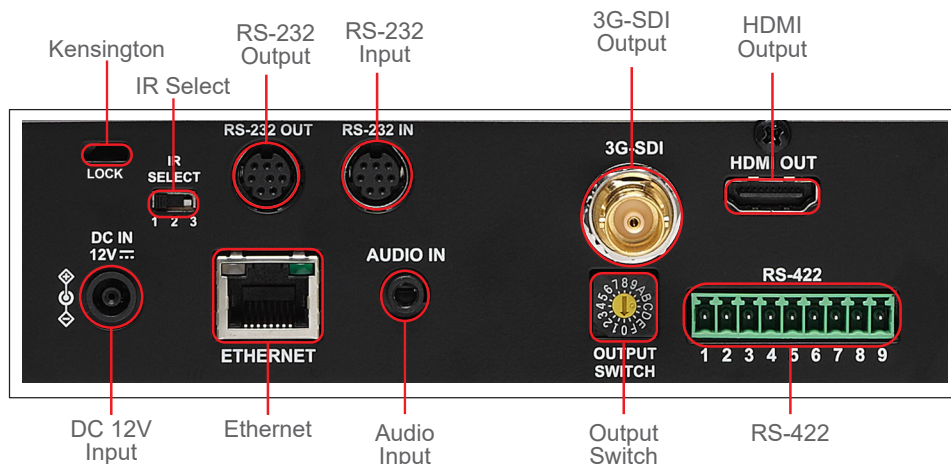

Product Specifications

Camera		Output	
Sensor	1/2.5" 8.57MP CMOS	HDMI / 3G-SDI	2160p29.97 / 1080p59.94
Video Format	2160p : 29.97 / 25 1080p : 59.94 / 50 / 29.97 / 25 1080i : 59.94 / 50 720p : 59.94 / 50 / 29.97 / 25	IP Stream	HEVC 4K 29.97fps H.264 1080P 59.94fps H.264 640x360 29.97fps
Video Output (HD) Interface	3G-SDI, HDMI, Ethernet	IP Compression	HEVC / H.264
Optical Zoom	30x	Pan & Tilt	
Digital Zoom	12x	Panning Angle	+170 ~ 170°
Horizontal Viewing Angle	68°	Panning Speed	300° / sec
Vertical Viewing Angle	38.3°	Tilting Angle	+90 ~ -30°
Diagonal Viewing Angle	78°	Tilting Speed	300° / sec
Aperture	F1.6 ~ F3.4	Preset Positions	256
Focal Length	4.6mm ~ 135mm	Audio	
Shutter Speed	1/1 ~ 1/10,000 sec	Audio Input	Line In / Mic In
Minimum Object Distance	1.5m (Wide / Tele)	Audio Output	Ethernet / SDI / HDMI
Video s/n Ratio	>50dB	Audio Compression Format	G.711
Minimum Illumination	0.1 lux (F1.6, 50IRE, 30fps)	Camera Control	
Focus System	Auto / Manual / Smart AF	Interface	RS-232 / RS-422 / Ethernet / Remote
Gain Control	Auto / Manual	Protocol	VISCA / VISCA IP / PELCO D / ONVIF
White Balance	Auto / Manual	General	
Exposure Control	Auto / Manual	DC In	12V +/- 20%
WDR	Yes	Power Consumption	PoE: 18W DC In: 16W
3D NR	Yes	Weight	4.4 lbs (2 kg)
Image Flip	Yes	Dimensions	6.9" x 7.5" x 7.3" (174 x 190 x 187 mm)
Tally Light	Yes		
Network			
IP Protocol	RTSP / RTMP / RTMPS / MPEG-TS / SRT		
PoE	PoE+ (IEEE802.3at)		

I/O CONNECTIONS

Lumens®

Lumens Integration, Inc.
4116 Clipper Court
Fremont, CA, 94538
Phone: +1-866-600-0988
Fax: +1-510-252-1389

Lumens Europe
De Nayerstraat 17 9470
Denderleeuw Belgium
Phone: +32-473-58-38-95
Fax: +32-2-452-76-00

www.MyLumens.com