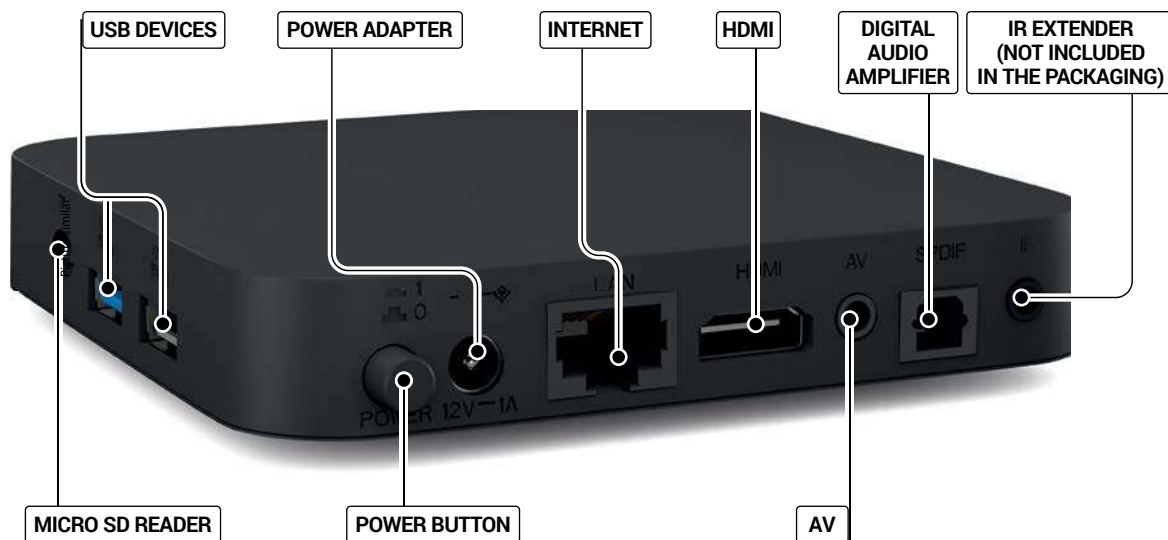

STRONG

4K UHD Box LEAP-S1

- Chromecast built-in for streaming HD movies from your mobile phone to a TV screen
- Google assistant allows to quickly find the latest blockbuster and more¹
- Simple download and installation of apps from the Play Store with individual sorting²
- Access to apps, games, streaming services and more via Google Play²
- Supports Dolby® Digital and Dolby® Digital Plus³
- Connect to other devices and share data via Bluetooth
- Sharing of digital media between multimedia devices

- 1x USB 2.0 + 1x USB 3.0 ports for playback
- Software updates through internet and via external USB devices
- Supports MPEG-4, H.264/AVC, H.265/HEVC (4K Ultra HD)
- Supports High Dynamic Range with HDR
- Supports HTML5
- **Connections:** HDMI, AV, 1x USB 2.0, 1x USB 3.0, LAN, IR extender port, 12V/1 A DC power adapter, Wi-Fi, Bluetooth

1. 1 The availability of the language depends on Google Voice Search support.
2. 2 STRONG cannot be held liable for services by third parties. Offers by third parties may be changed or removed at any time, may not be available in all regions and may require a separate subscription.
3. 3 Dolby, Dolby Audio and the double-D symbol are trademarks of Dolby Laboratories.

Video decoder

Aspect ratio: 16:9, Auto/Full screen
Video resolution: 2160p, 1080p, 720p, 4Kp60 10-bit H.265, 4Kp60 VP9 Profile 2, 4Kp30 H.264

Audio decoder

Audio decoding: Dolby® Digital/
Dolby® Digital Plus*, MPEG-1
layer1/2
Audio mode: Mono, L/R, Stereo

System & Memory

Android Version: 10
Chipset: Amlogic S905X2
CPU: Amlogic S905X2 Quad Core
ARM Cortex-A53, 1.8 GHz
GPU: Quad Core ARM
Mali-G31@1800 MHz
SDRAM: DDR4: 2 GB
Flash: eMMC: 8 GB

Connectors

HDMI
Ethernet
1x USB 2.0 + 1x USB 3.0 ports
Micro SD port
S/PDIF (optical)
AV
IR
DC IN (12 V, 1 A)

General data

Wi-Fi: IEEE 802.11b/g/n, 2.4 GHz
IEEE 802.11a/n/ac, 5 GHz
Bluetooth: 4.2
Power supply: AC 100 - 240 V AC ~
50/60 Hz
Input voltage: DC 12 V, 1 A
Power consumption working: 7 W
Operating temperature range:
0 ~ +40 °C
Storage temperature: -10 ~ +70 °C
Dimensions (W x D x H) in mm:
110 x 110 x 22
Weight: 170 g

Package content

Android TV Box
Voice Enabled Remote
Power Adapter 12 V / 1 A
HDMI Cable
2x AAA Batteries
Installation instructions

Dolby, Dolby Audio and the double-D symbol are trademarks of Dolby Laboratories.

SERVICE CENTER	
AT	support_at@strong.tv 0820 400 150 (€ 0,12/Min, österr. Festnetz)
DE	support_de@strong.tv 0180 501 49 91 (€ 0,14/Min, deutsches Festnetz) (€ 0,42/Min, max. Mobilfunknetz)
BG	support_bg@strong.tv +359 32 634451
DK	support_dk@strong.tv
CEE	support_hu@strong.tv +36 1 445 26 10
PL	support_pl@strong.tv 801 702 017
IT	support_it@strong.tv 199 404 032 Da rete fissa 24,8 cent. al min. 12,5 cent. scatto alla risposta Da rete mobile max. 49 cent. al min. 15,6 cent. scatto alla risposta
NL	support_nl@strong.tv
FR	support_fr@strong.tv
UA	support_ua@strong.tv +380 (44) 238 61 50

EAN LEAP-S1UK: 9120072373664
PCB: 10 pcs