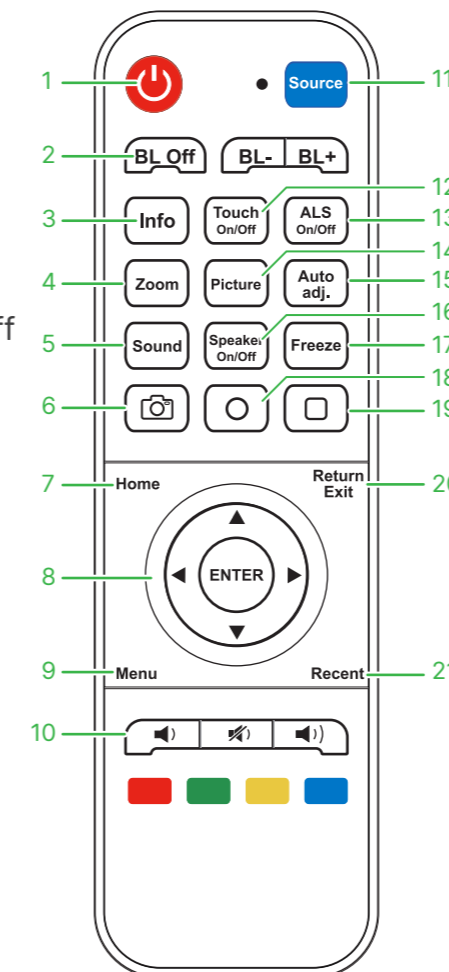

### Package Contents

## 2 Remote Control

- |                         |                                |
|-------------------------|--------------------------------|
| 1 Power                 | 11 Input Source                |
| 2 Backlight control     | 12 Touch On/Off                |
| 3 Info                  | 13 Ambient Light sensor On/Off |
| 4 Optimize aspect ratio | 14 Picture modes               |
| 5 Sound modes           | 15 Auto Adjust (VGA)           |
| 6 Screenshot            | 16 Speaker On/Off              |
| 7 Home                  | 17 Freeze page                 |
| 8 Navigation Buttons    | 18 APP                         |
| 9 Menu                  | 19 Whiteboard                  |
| 10 Volume control       | 20 Return/Exit                 |
|                         | 21 Recent Apps                 |

## 4 Display Overview (Front / Rear)

- |                       |                                   |
|-----------------------|-----------------------------------|
| 1 USB 2.0 Port x 3    | 12 Handles                        |
| 2 Touch Port (HDMI 1) | 13 Wall Mount Screw Holes         |
| 3 HDMI In Port        | 14 80-Pin Standard Intel OPS Slot |
| 4 IR Receiver         | 15 Power Switch                   |
| 5 Input Source        | 16 Power Socket                   |
| 6 Back                | 17 Wi-Fi Module Slot              |
| 7 Home                | 18 Speakers                       |
| 8 Setting             |                                   |
| 9 Volume -            |                                   |
| 10 Volume +           |                                   |
| 11 Power Button       |                                   |