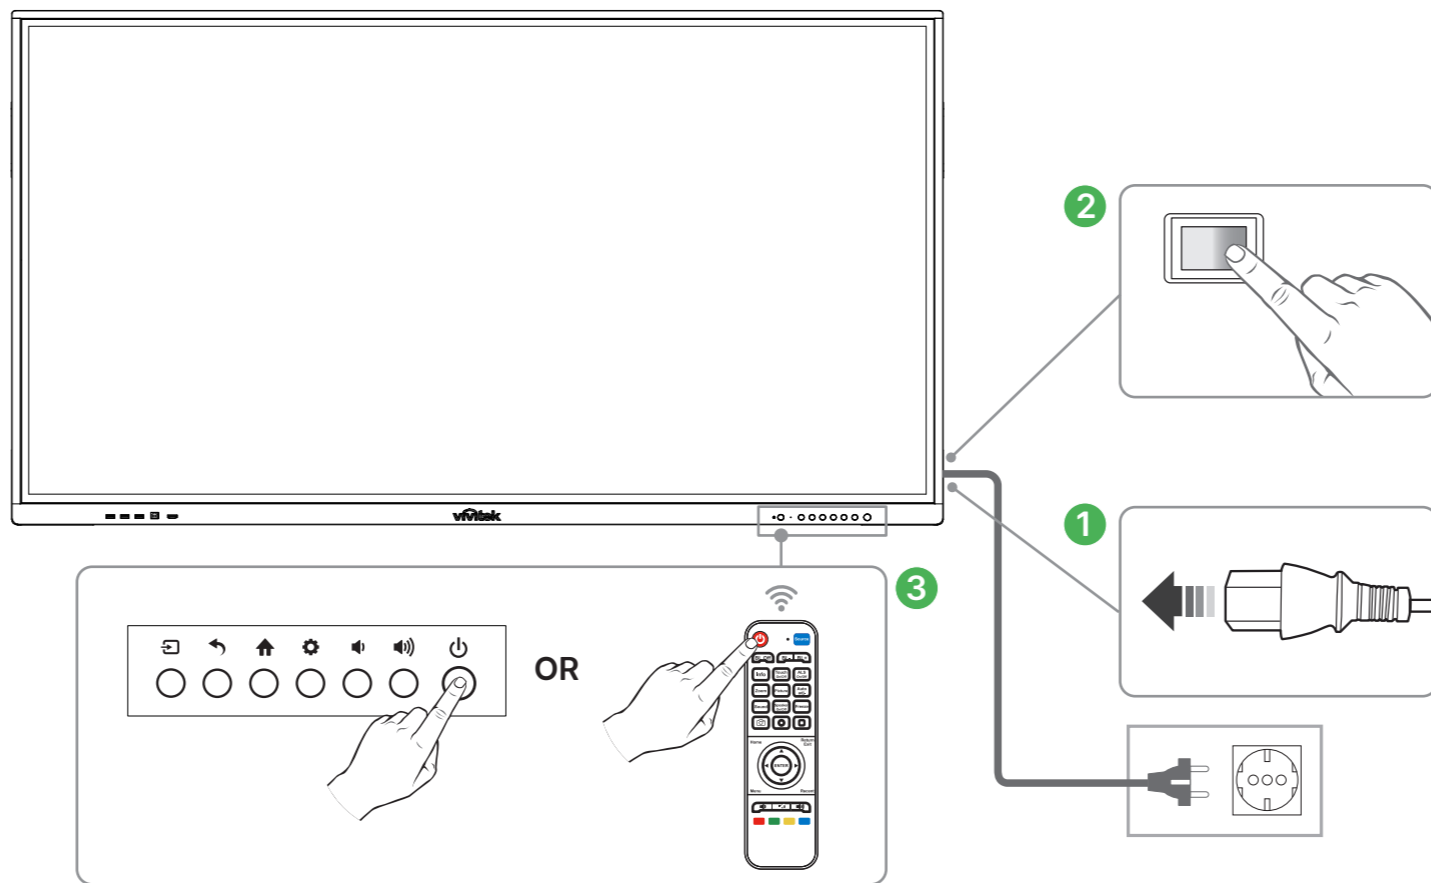

6 Getting Started