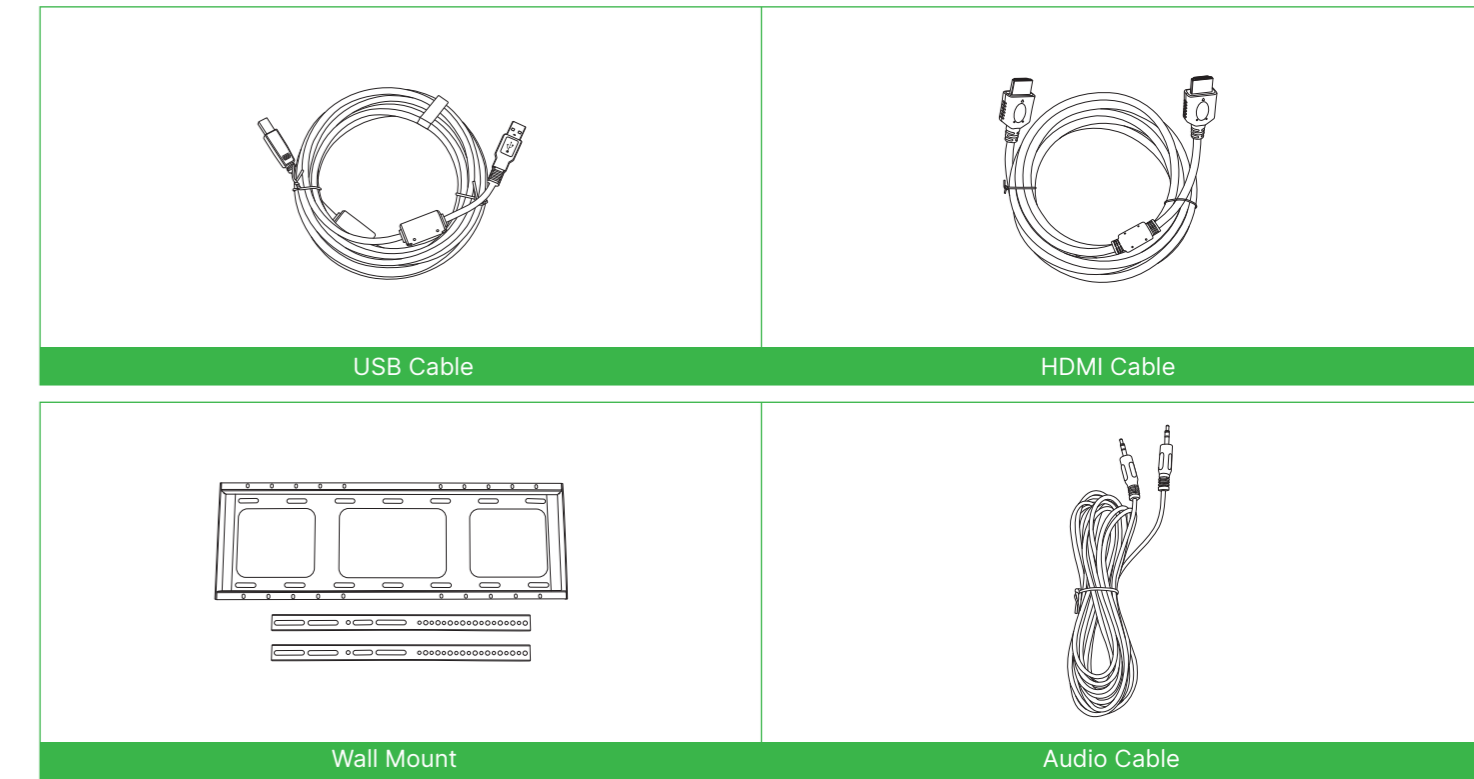

Optional accessories