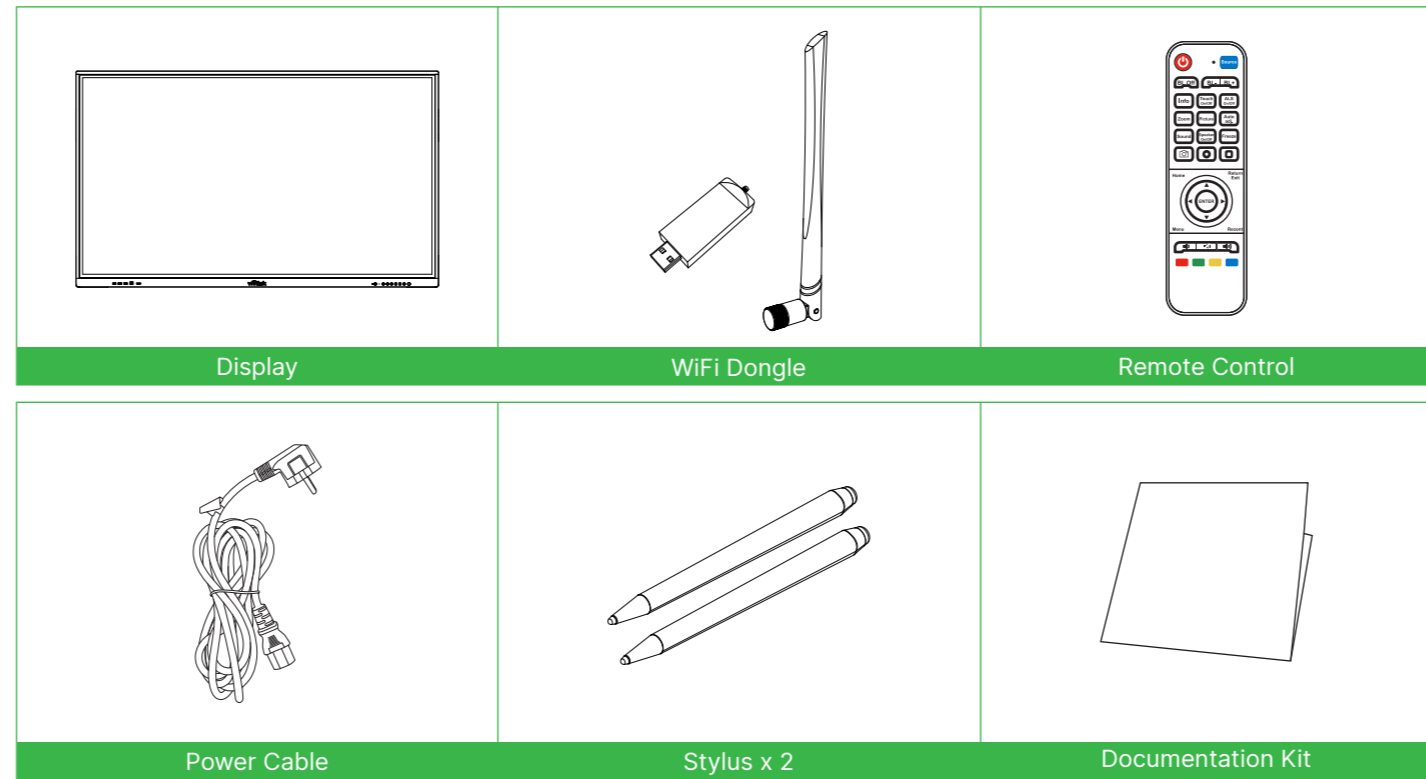

1 Package Contents

Package Contents