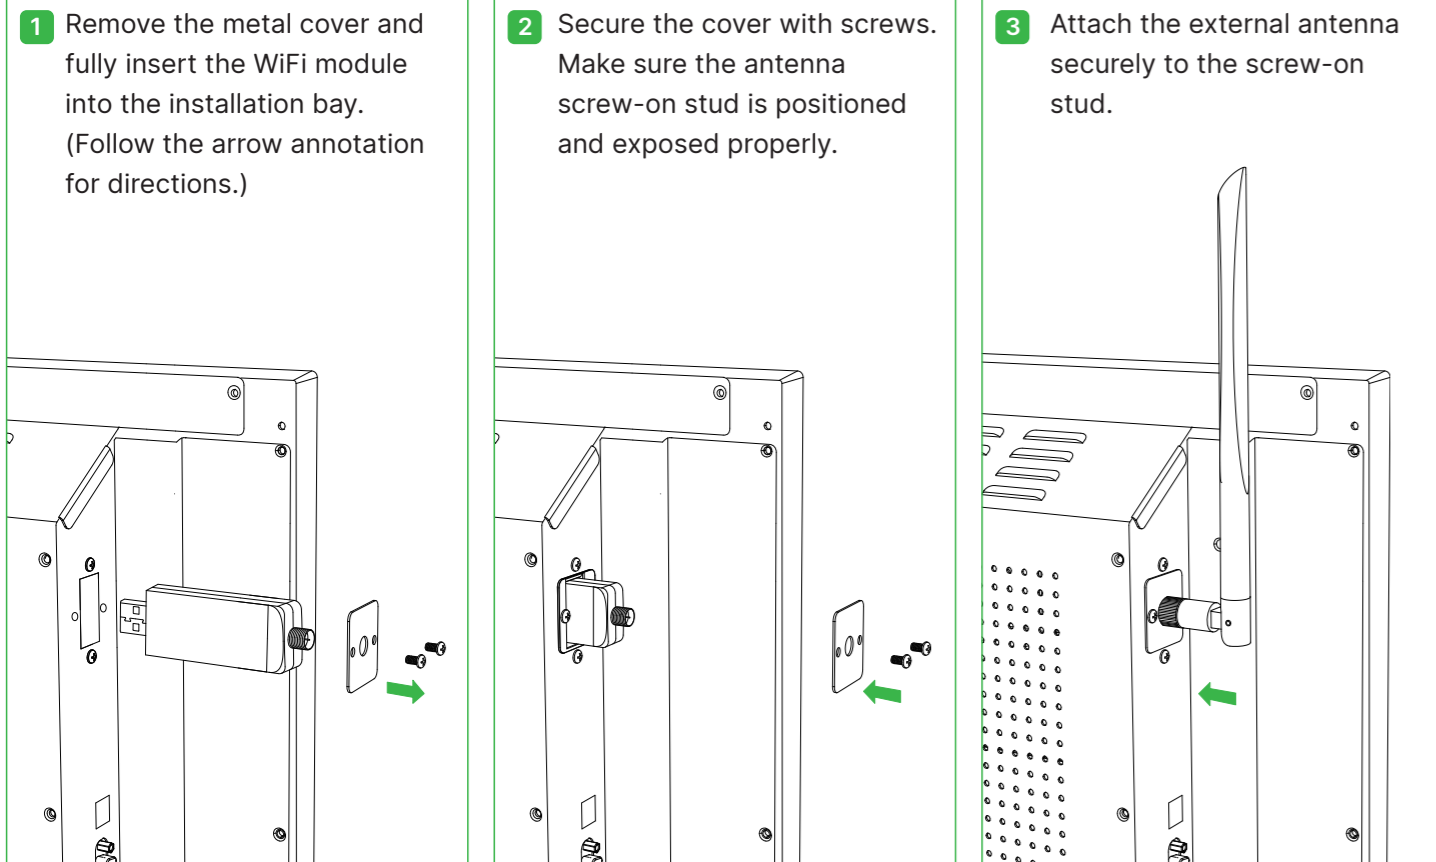

6 Getting Started