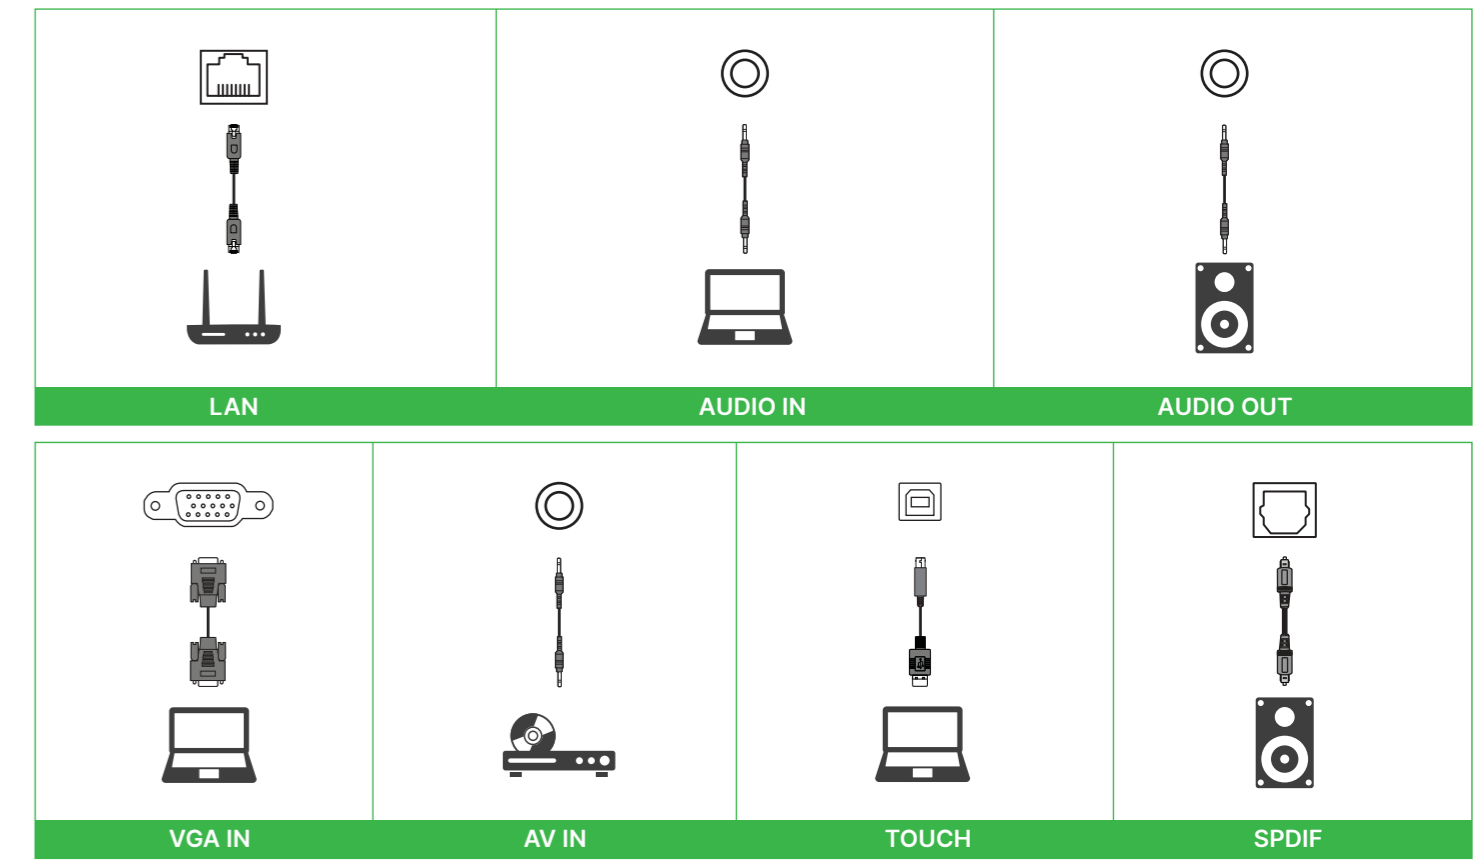

5 Connections