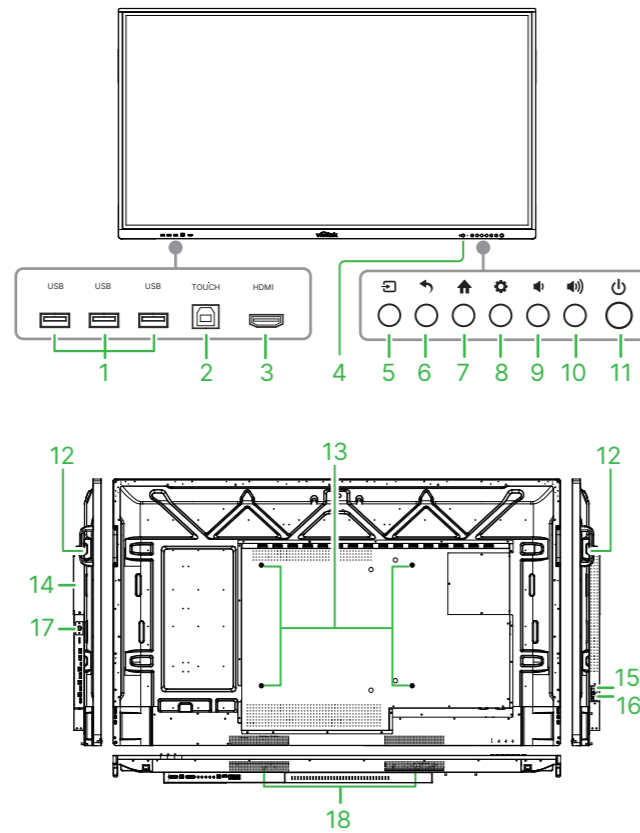

## 2 Remote Control

- |                         |                                |
|-------------------------|--------------------------------|
| 1 Power                 | 11 Input Source                |
| 2 Backlight control     | 12 Touch On/Off                |
| 3 Info                  | 13 Ambient Light sensor On/Off |
| 4 Optimize aspect ratio | 14 Picture modes               |
| 5 Sound modes           | 15 Auto Adjust (VGA)           |
| 6 Screenshot            | 16 Speaker On/Off              |
| 7 Home                  | 17 Freeze page                 |
| 8 Navigation Buttons    | 18 APP                         |
| 9 Menu                  | 19 Whiteboard                  |
| 10 Volume control       | 20 Return/Exit                 |
|                         | 21 Recent Apps                 |

## 4 Display Overview (Front / Rear)

- |                       |                                   |
|-----------------------|-----------------------------------|
| 1 USB 2.0 Port x 3    | 12 Handles                        |
| 2 Touch Port (HDMI 1) | 13 Wall Mount Screw Holes         |
| 3 HDMI In Port        | 14 80-Pin Standard Intel OPS Slot |
| 4 IR Receiver         | 15 Power Switch                   |
| 5 Input Source        | 16 Power Socket                   |
| 6 Back                | 17 Wi-Fi Module Slot              |
| 7 Home                | 18 Speakers                       |
| 8 Setting             |                                   |
| 9 Volume -            |                                   |
| 10 Volume +           |                                   |
| 11 Power Button       |                                   |