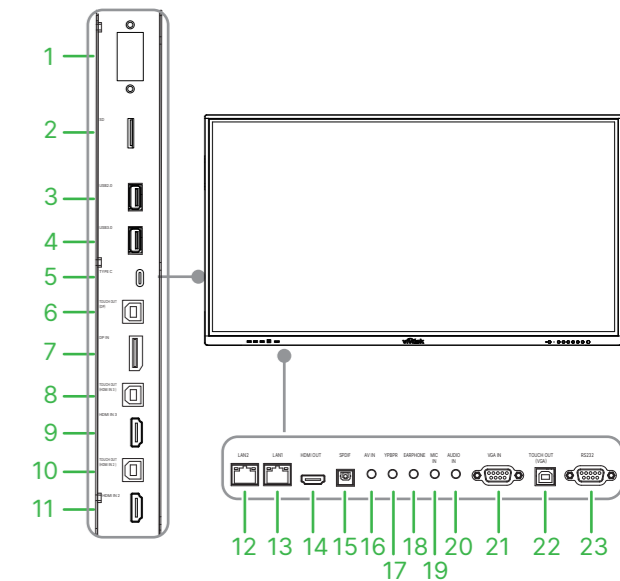

## 4 Display Overview (Front / Rear)

- |                       |                                   |
|-----------------------|-----------------------------------|
| 1 USB 2.0 Port x 3    | 12 Handles                        |
| 2 Touch Port (HDMI 1) | 13 Wall Mount Screw Holes         |
| 3 HDMI In Port        | 14 80-Pin Standard Intel OPS Slot |
| 4 IR Receiver         | 15 Power Switch                   |
| 5 Input Source        | 16 Power Socket                   |
| 6 Back                | 17 Wi-Fi Module Slot              |
| 7 Home                | 18 Speakers                       |
| 8 Setting             |                                   |
| 9 Volume -            |                                   |
| 10 Volume +           |                                   |
| 11 Power Button       |                                   |