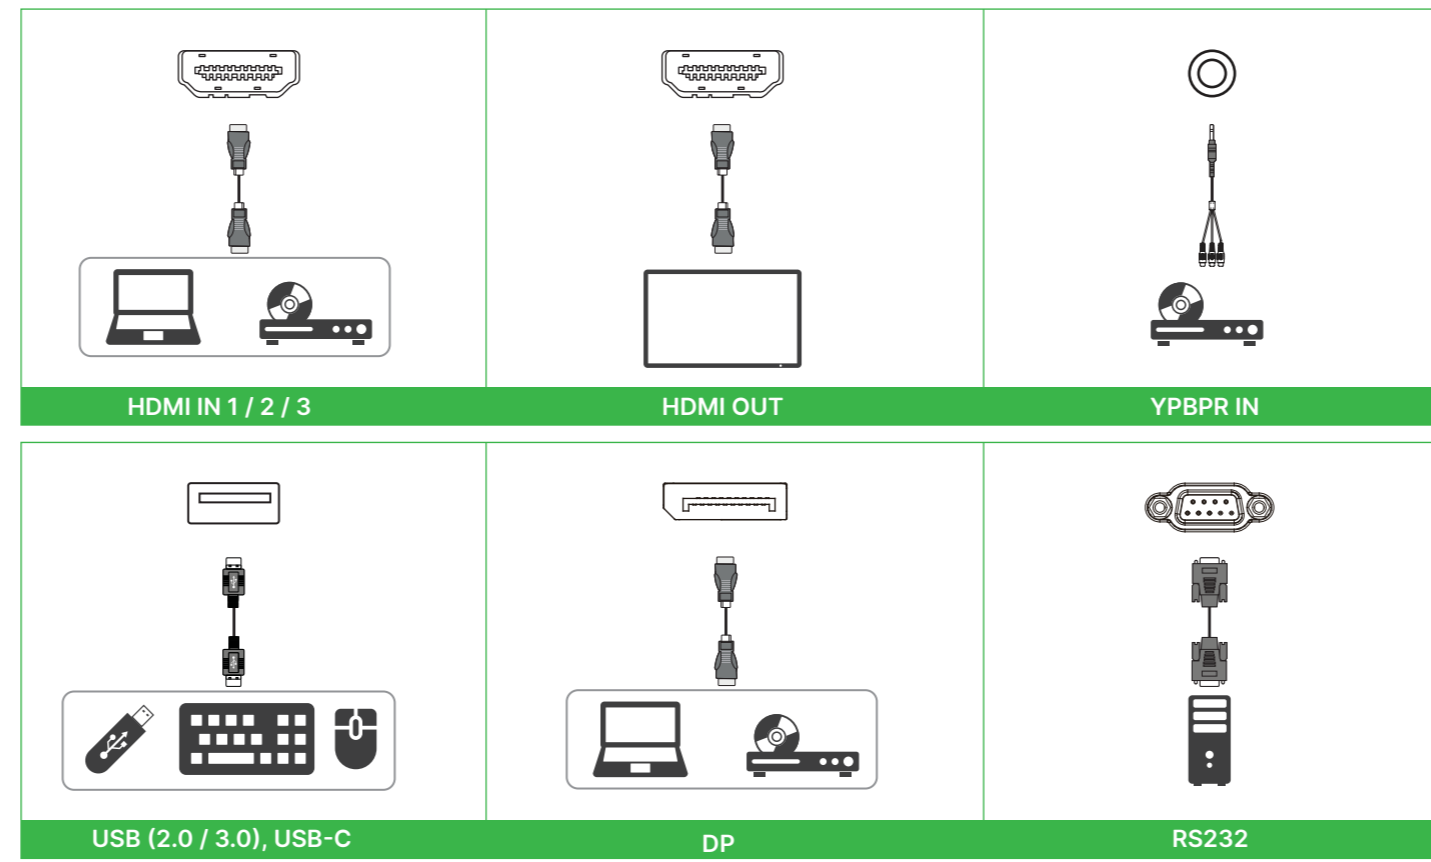

5 Connections