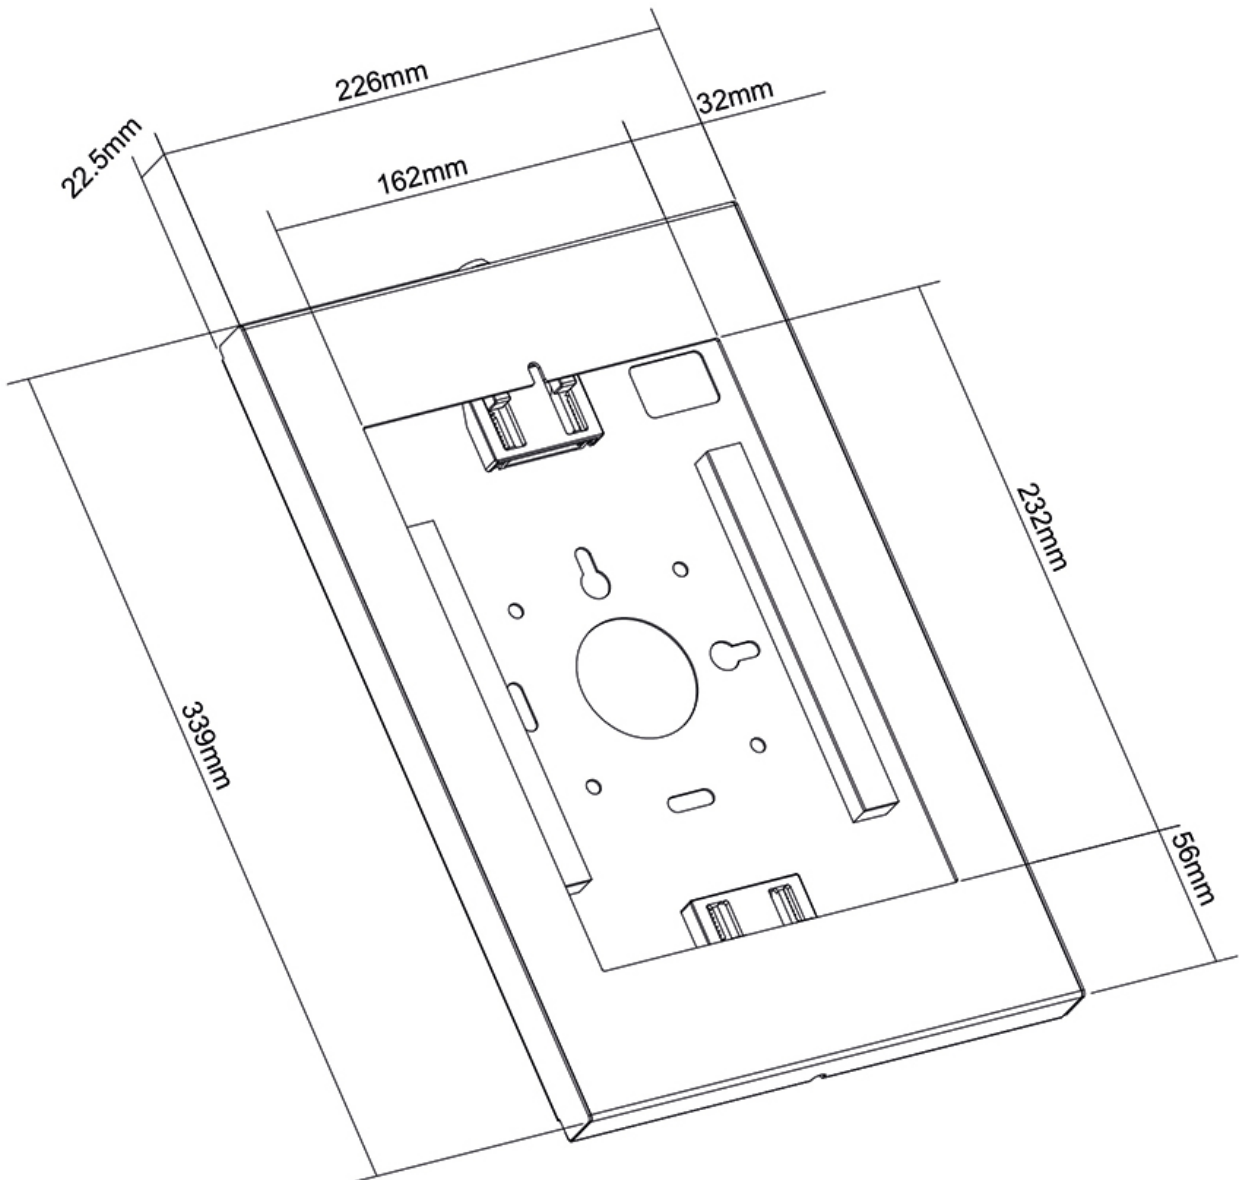

WL15-650WH1

NEOMOUNTS WALL MOUNT TABLET HOLDER

Neomounts