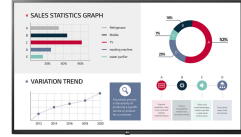

LG 65UL3G Digital A-board 165.1 cm (65") IPS Wi-Fi 400 cd/m² 4K Ultra HD Black

Brand : LG

Product code: 65UL3G-B

Product name : 65UL3G

- Brightness(Typ.) : 400 cd/m²
- Bezel : 15.5 mm (R/L/T), 22.3 mm (B)
- Depth : 87.8 mm (65") / 87.1 mm (55")
- Interface : HDMI(3), USB 2.0(2), RS232C In/Out, RJ45 In, Audio Out
- Built-in Speaker

65", IPS, 3840 x 2160, 4k Ultra HD, 400cd/m², 16:9, 178° x 178°, 8ms, 1.200:1

LG 65UL3G. Product design: Digital A-board. Display diagonal: 165.1 cm (65"), Display technology: IPS, Display resolution: 3840 x 2160 pixels, Display brightness: 400 cd/m², HD type: 4K Ultra HD. Wi-Fi.

Product colour: Black