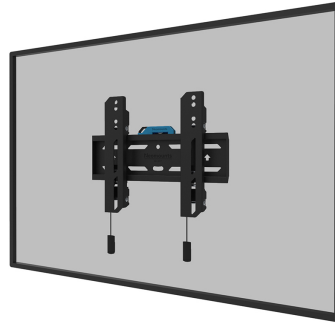

WL30S-850BL12

NEOMOUNTS TV WALL MOUNT

SPECIFICATIONS

GENERAL

Min. screen size*	24 inch
Max. screen size*	55 inch
Max. weight	50 kg (per screen)
Screens	1
VESA minimum	50x50 mm
VESA maximum	200x200 mm
Distance to wall	3,3 cm

FUNCTIONALITY

Type	Fixed
Height adjustment	2 cm
Lockable	Lockable - Security screw included
Height	22,5 cm
Width	28,3 cm
Depth	3,3 cm
Adjustment type	Micro adjustment

INFORMATION

Color	Black
Main material	Steel
Warranty	5 year
EAN code	8717371448776

*Please note: The inch sizes stated are just an indication, combined with the weight and VESA sizes. The maximum weight and VESA size are absolute restrictions for the products and should not be exceeded.

Neomounts

Neomounts

Neomounts WL30S-850BL12 fixed wall mount for 24-55" screens - Black

The Neomounts WL30S-850BL12 LEVEL is a fixed wall mount for flat screens up to 55" with a maximum weight capacity of 50 kg. Height and level adjustment is available for the perfect installation.

The LEVEL 850 wall mount has a depth of 3,3 cm and is suitable for screens that meet VESA hole pattern 50x50 to 200x200mm. It is possible to lock the wall mount using the included anti-theft screw or a padlock (not included).

The WL30S-850BL12 features a nifty magnetic pull & release system, that allows you to attach the TV in a wink of an eye and secure the TV in safe and solid manner. Afterwards, the pull & release straps can be easily hidden behind the screen by clicking the magnet to the mount. A separate spirit level tool is included with the wall mount, as well as a fixing template, to ensure easy installation of the mount.