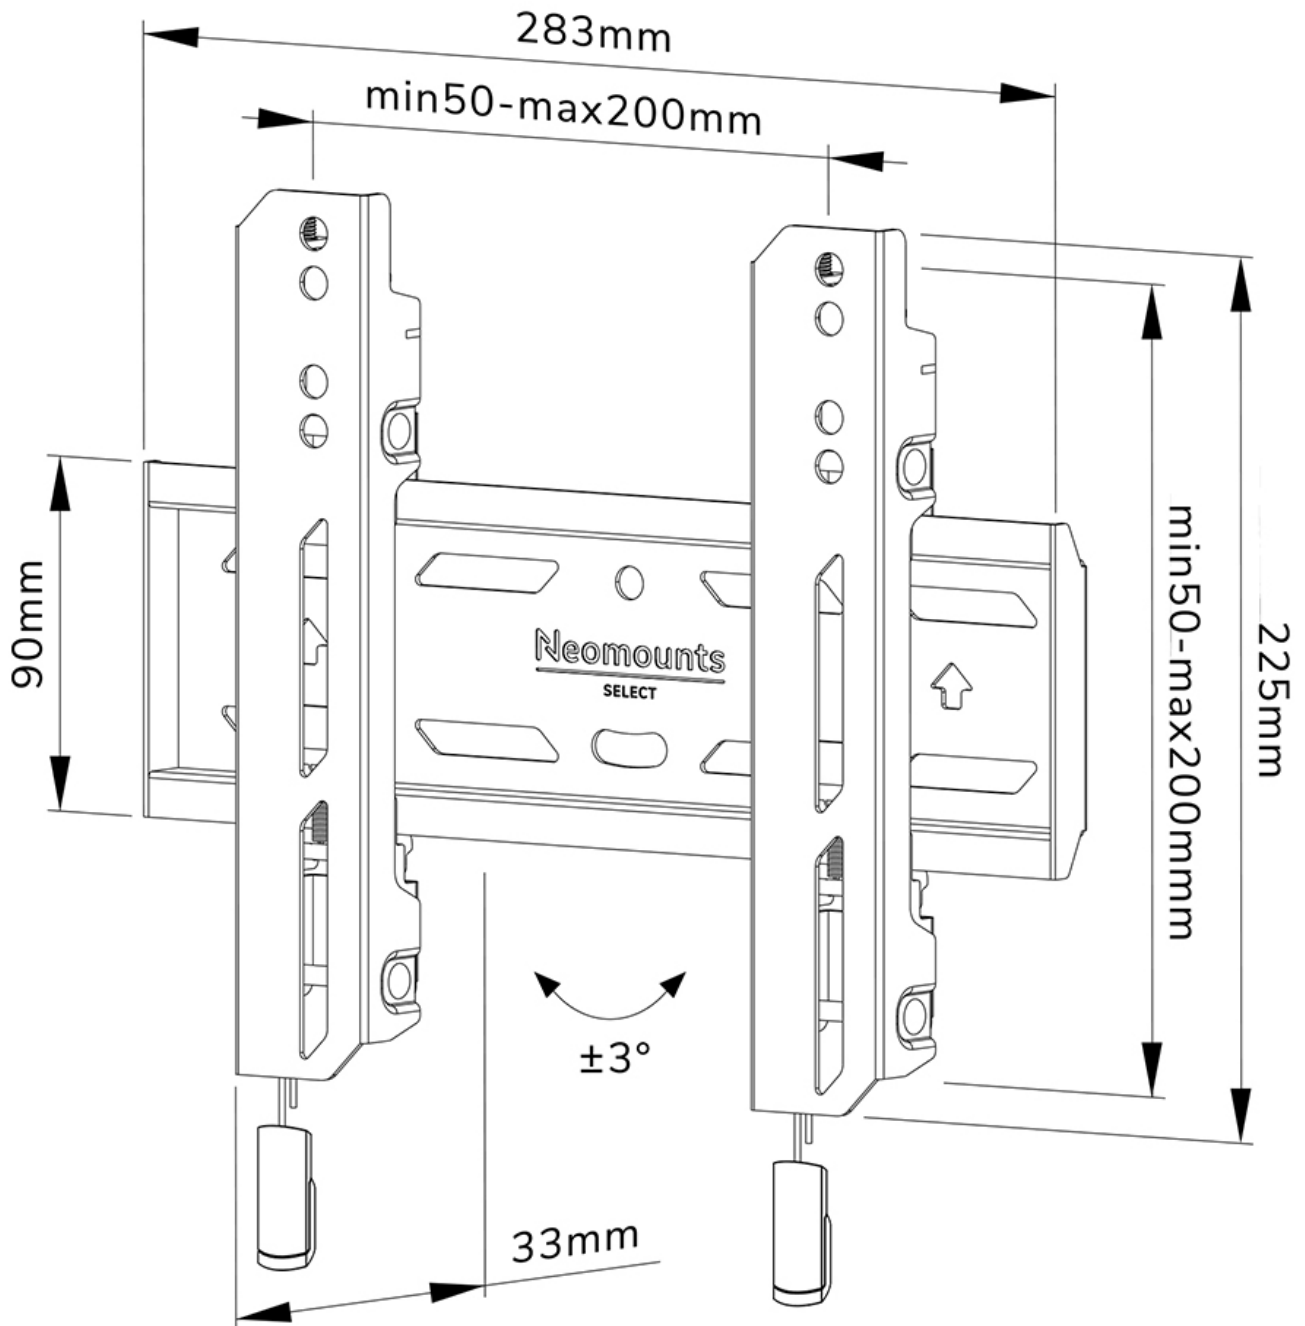

WL30S-850BL12

NEOMOUNTS TV WALL MOUNT

Neomounts