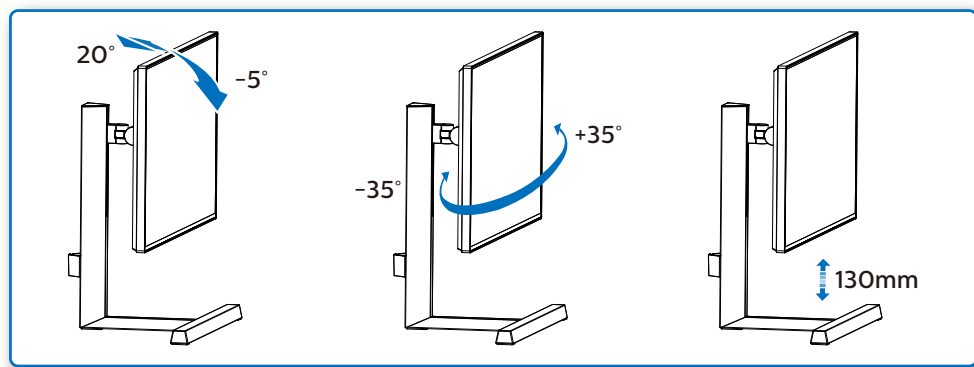

PBP

A (main) B **SWAP** B (main) A

MultiView	Inputs	SUB SOURCE POSSIBILITY (x1)				
		HDMI 1	HDMI 2	HDMI 3	DisplayPort	USB C
MAIN SOURCE (x1)	HDMI 1	●	●	●	●	●
	HDMI 2	●	●	●	●	●
	HDMI 3	●	●	●	●	●
	DisplayPort	●	●	●	●	●
	USB C	●	●	●	●	●

4