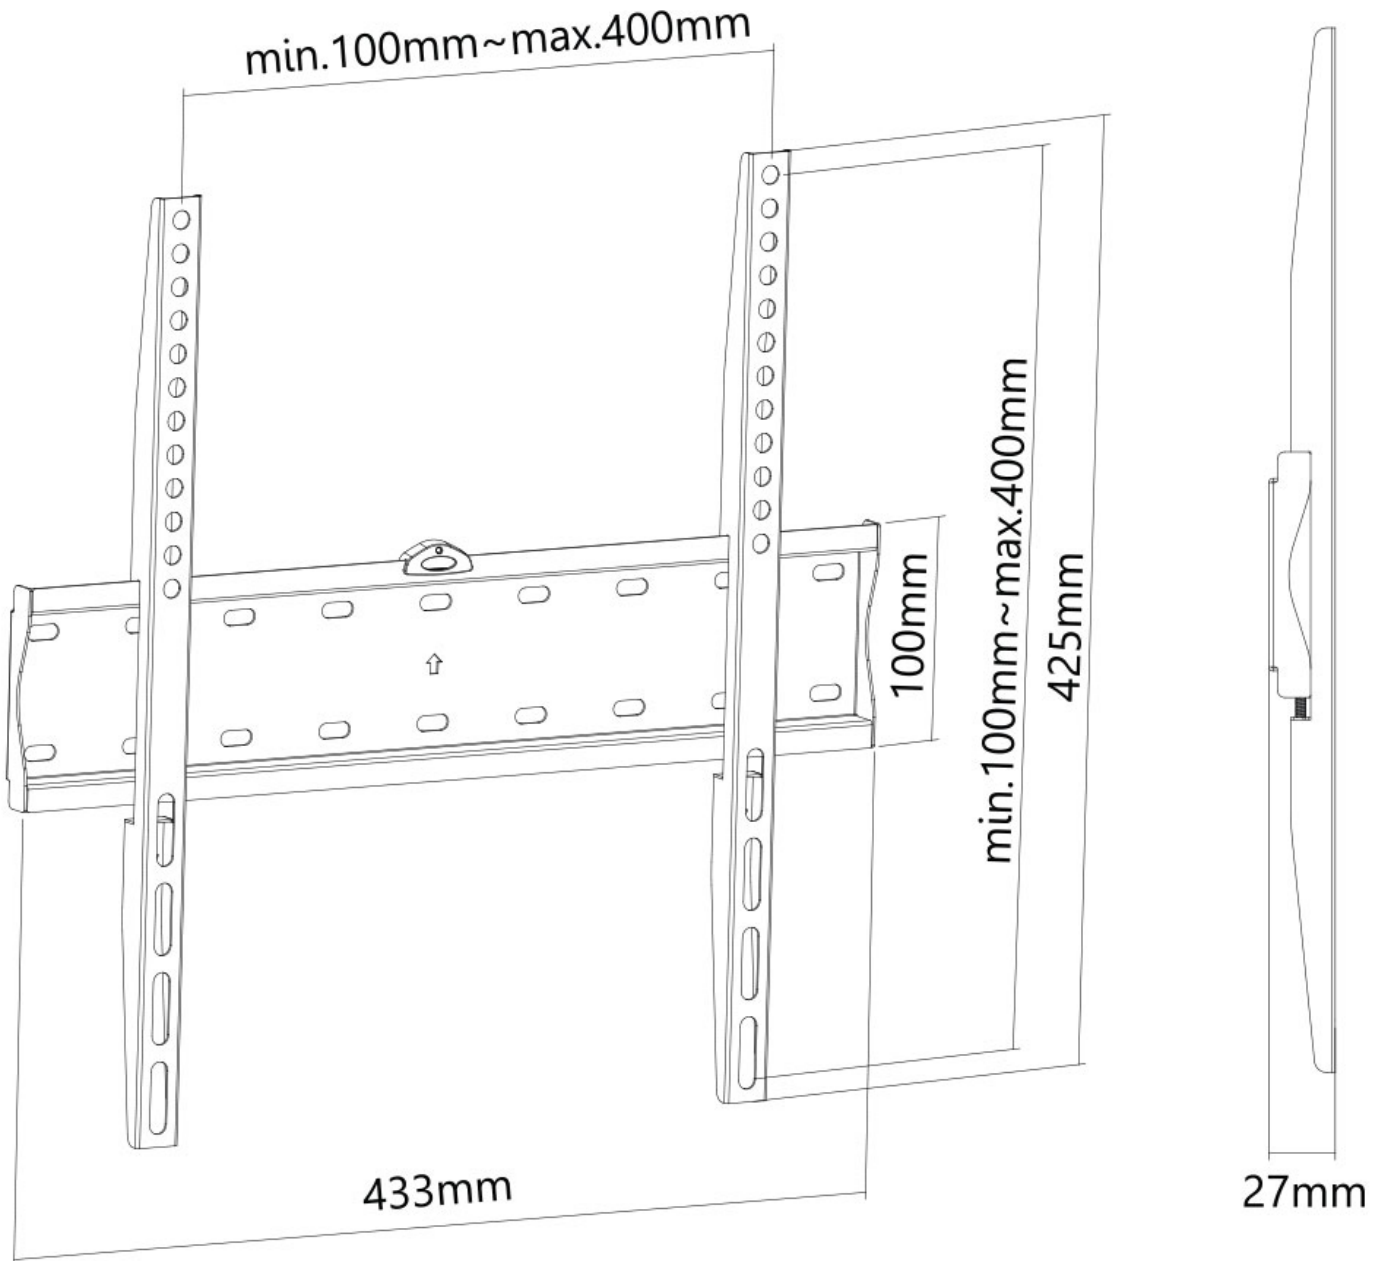

FPMA-W300BLACK

NEOMOUNTS TV WALL MOUNT

Neomounts