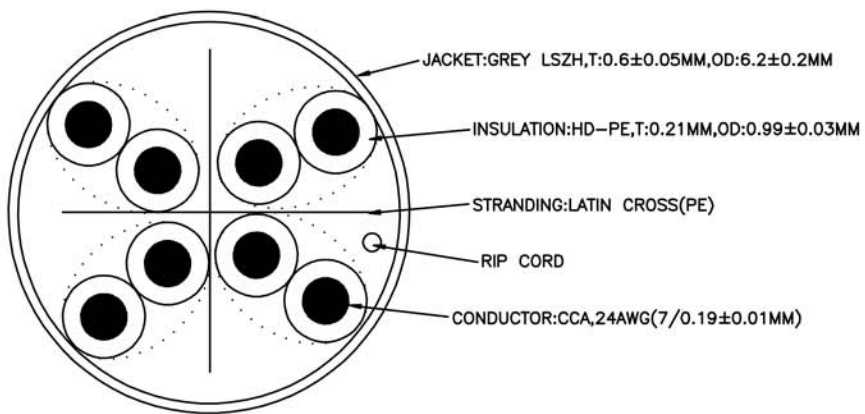

RevNo	Revision note	Date	Signature	Checked

- ORANGE
WHITE-ORANGE
- BLUE
WHITE-BLUE
- GREEN
WHITE-GREEN
- BROWN
WHITE-BROWN
RIP CORD

- JACKET:GREY LSZH,T:0.6±0.05MM,OD:6.2±0.2MM
- INSULATION:HD-PE,T:0.21MM,OD:0.99±0.03MM
- STRANDING:LATIN CROSS(PE)
- RIP CORD
- CONDUCTOR:CCA,24AWG(7/0.19±0.01MM)

A — A

NOTES:
 1;MARKING:CONNEKT GEAR 4PAIRS 24AWG LSZH Stranded Cat6 Verified for Gigabit Ethernet RoHS & REACH Compliant 1M....305M
 2;PACKING:305M/PULLOUT BOX,2 BOXS/CARTON,1M inside, 305M outside

Itemref	Quantity	Title/Name, designation, material, dimension etc	Article No./Reference
Designed by	Checked by	Approved by - date OCT 27 2015	File name UTP CAT 6 CABLE
			Date OCT 27 2015
			Scale FREE
ANGLE			UTP CAT 6 CABLE 24AWG 305MPULLOUT BOX
UNIT:MM			31-0305UG
			Edi/rev 1
			Sheet 1/1