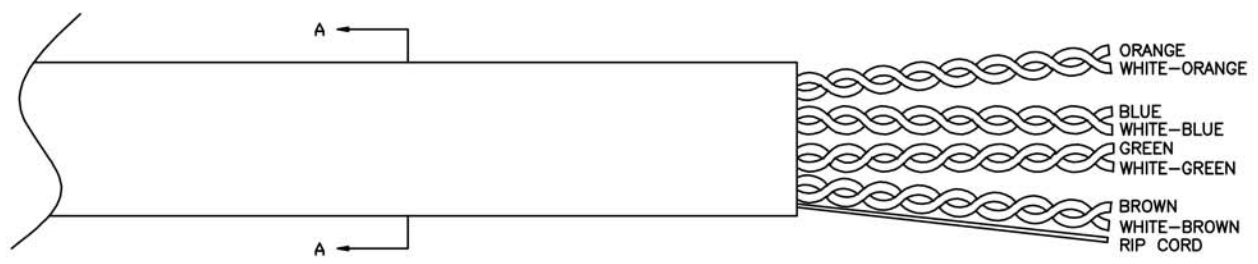

RevNo	Revision note	Date	Signature	Checked

- ORANGE
WHITE-ORANGE
- BLUE
WHITE-BLUE
- GREEN
WHITE-GREEN
- BROWN
WHITE-BROWN
RIP CORD

- JACKET:GREY LSZH,T:0.6±0.05MM,OD:6.2±0.2MM
- INSULATION:HD-PE,T:0.21MM,OD:0.99±0.03MM
- STRANDING:LATIN CROSS(PE)
- RIP CORD
- CONDUCTOR:CCA,24AWG(7/0.19±0.01MM)

A — A

NOTES:
 1;MARKING:CONNEKT GEAR 4PAIRS 24AWG LSZH Stranded Cat6 Verified for Gigabit Ethernet RoHS & REACH Compliant 1M....305M
 2;PACKING:305M/PULLOUT BOX,2 BOXS/CARTON,1M inside, 305M outside

Itemref	Quantity	Title/Name, designation, material, dimension etc	Article No./Reference
Designed by	Checked by	Approved by - date OCT 27 2015	File name UTP CAT 6 CABLE
			Date OCT 27 2015
			Scale FREE
ANGLE			UTP CAT 6 CABLE 24AWG 305MPULLOUT BOX
UNIT:MM			31-0305UG
			Edi/rev 1
			Sheet 1/1