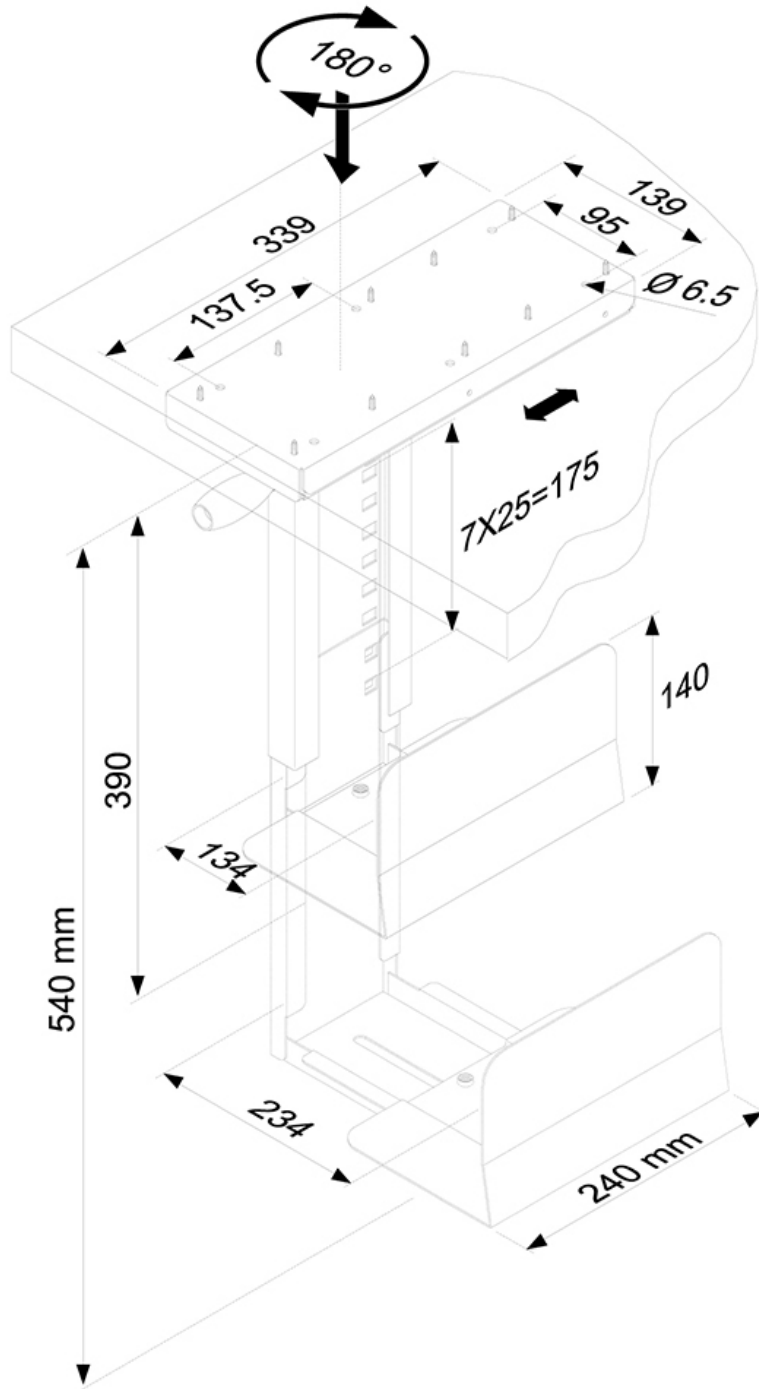

CPU-D250BLACK

NEOMOUNTS CPU HOLDER

Neomounts

Measuring unit: mm