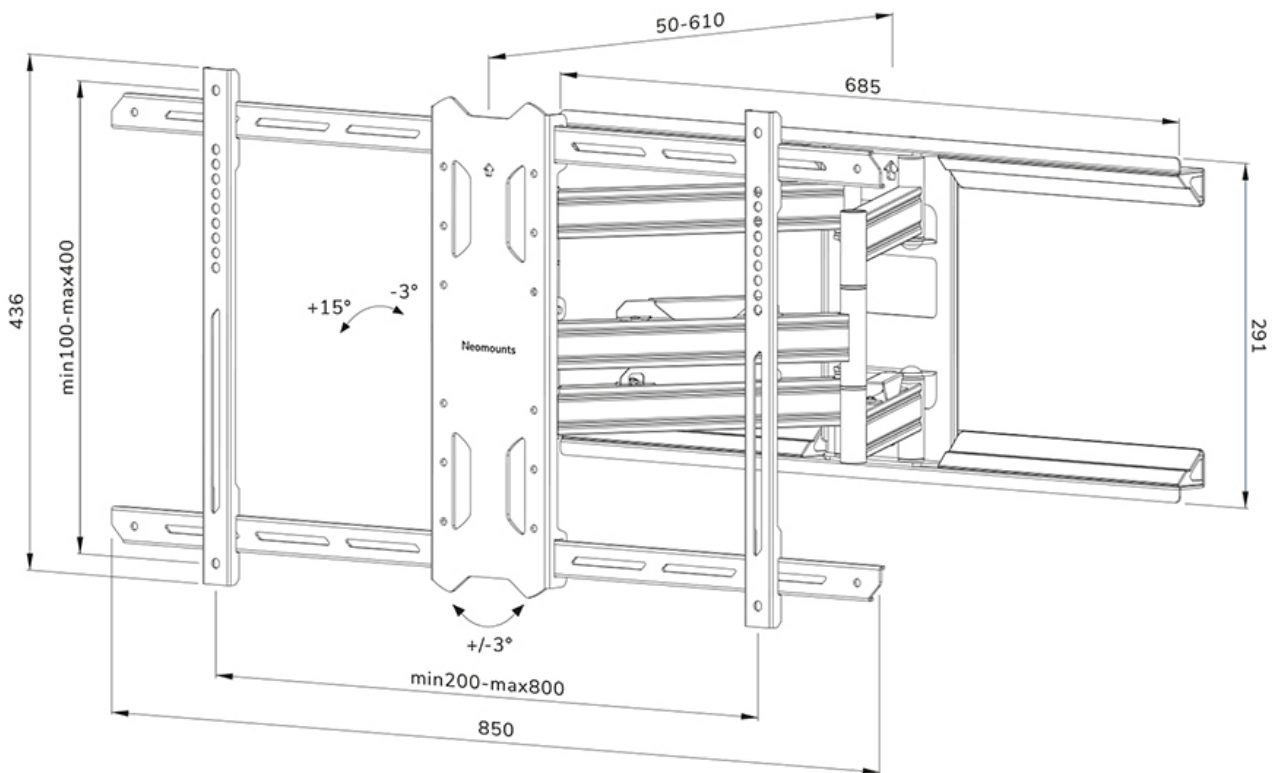

FUNCTIONALITY

Type	Tilt Swivel Full motion
Lockable	Not lockable
Tilt (degrees)	+15°, -3°
Swivel (degrees)	35°
Height	43,6 cm
Width	85 cm
Depth	5 cm

INFORMATION

Color	Black
Main material	Steel
Warranty	5 year
EAN code	8717371448905

Neomounts

Neomounts

Neomounts WL40S-850BL18 full motion wall mount for 43-86" screens - Black

The Neomounts WL40S-850BL18 LEVEL is a full motion wall mount for flat screens up to 86" with a maximum weight capacity of 60 kg. The versatile tilt (18°) and swivel (35°) technology allows you to create the optimum viewing angle. The mount can be levelled for the perfect installation.

The LEVEL 850 wall mount has a depth of 5-61 cm and is suitable for screens that meet VESA hole pattern 200x100 to 800x400mm.

The WL40S-850BL18 features a nifty Easy-release system, that allows you to attach the TV in a wink of an eye. A separate spirit level tool is included with the wall mount, as well as a fixing template, to ensure easy installation of the mount. The mount is equipped with high quality steel cable management, to secure any loose cables at the back of the screen.

WL40S-850BL18

NEOMOUNTS TV WALL MOUNT

Neomounts

Measuring unit: mm