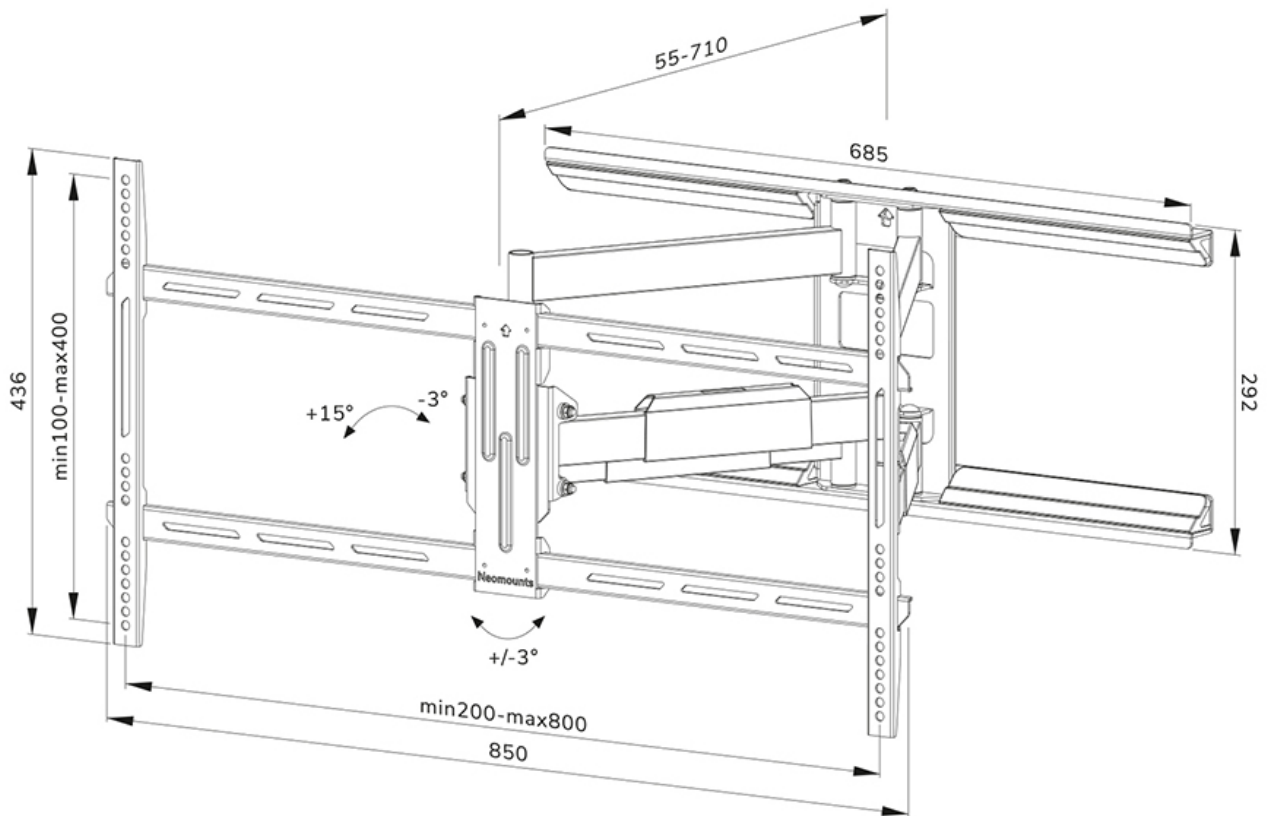

FUNCTIONALITY

Type	Tilt Swivel Full motion
Lockable	Not lockable
Tilt (degrees)	+15°, -3°
Swivel (degrees)	54°
Height	43,6 cm
Width	85 cm
Depth	5,5 cm

INFORMATION

Color	Black
Main material	Steel
Warranty	5 year
EAN code	8717371448769

Neomounts

Neomounts

Neomounts WL40-550BL18 full motion wall mount for 43-75" screens - Black

The Neomounts WL40-550BL18 LEVEL is a full motion wall mount for flat screens up to 75" with a maximum weight capacity of 45 kg. The versatile tilt (18°) and swivel (54°) technology allows you to create the optimum viewing angle. The mount can be levelled for the perfect installation.

The LEVEL 550 wall mount has a depth of 5,5-71 cm and is suitable for screens that meet VESA hole pattern 200x100 to 800x400 mm.

The WL40-550BL18 features a nifty Easy-release system, that allows you to attach the TV in a wink of an eye. The mount is equipped with cable management, to secure any loose cables on the back of the screen.

WL40-550BL18

NEOMOUNTS TV WALL MOUNT

Neomounts

Measuring unit: mm