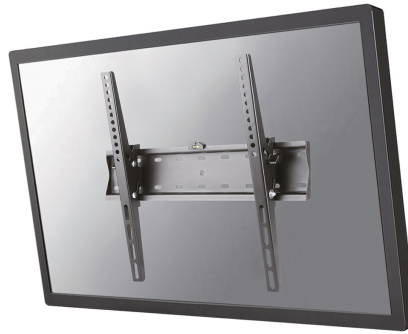

FPMA-W350BLACK

NEOMOUNTS TV WALL MOUNT

SPECIFICATIONS

GENERAL

Min. screen size*	32 inch
Max. screen size*	55 inch
Max. weight	40 kg (per screen)
Screens	1
VESA minimum	200x200 mm
VESA maximum	400x400 mm
Distance to wall	5,3 cm

FUNCTIONALITY

Type	Tilt
Height adjustment	42,5 cm
Width adjustment	43,3 cm
Depth adjustment	5,3 cm
Tilt (degrees)	24°

INFORMATION

Color	Black
Main material	Steel
Warranty	5 year
EAN code	8717371448394

*Please note: The inch sizes stated are just an indication, combined with the weight and VESA sizes. The maximum weight and VESA size are absolute restrictions for the products and should not be exceeded.

Neomounts

Neomounts

Neomounts tiltable wall mount - Black

The Neomounts FPMA-W350BLACK is a tiltable wall mount for flat screens up to 55" with a maximum weight capacity of 40 kg. The versatile tilt technology (24°) allows you to create the optimum viewing angle.

The FPMA-W350BLACK has a depth of 5,3 cm and is suitable for screens that meet VESA hole pattern 200x200 to 400x400mm. Deviant hole patterns can be covered using one of Neomounts VESA adapter plates. The integrated bubble level assures easy installation of the mount.