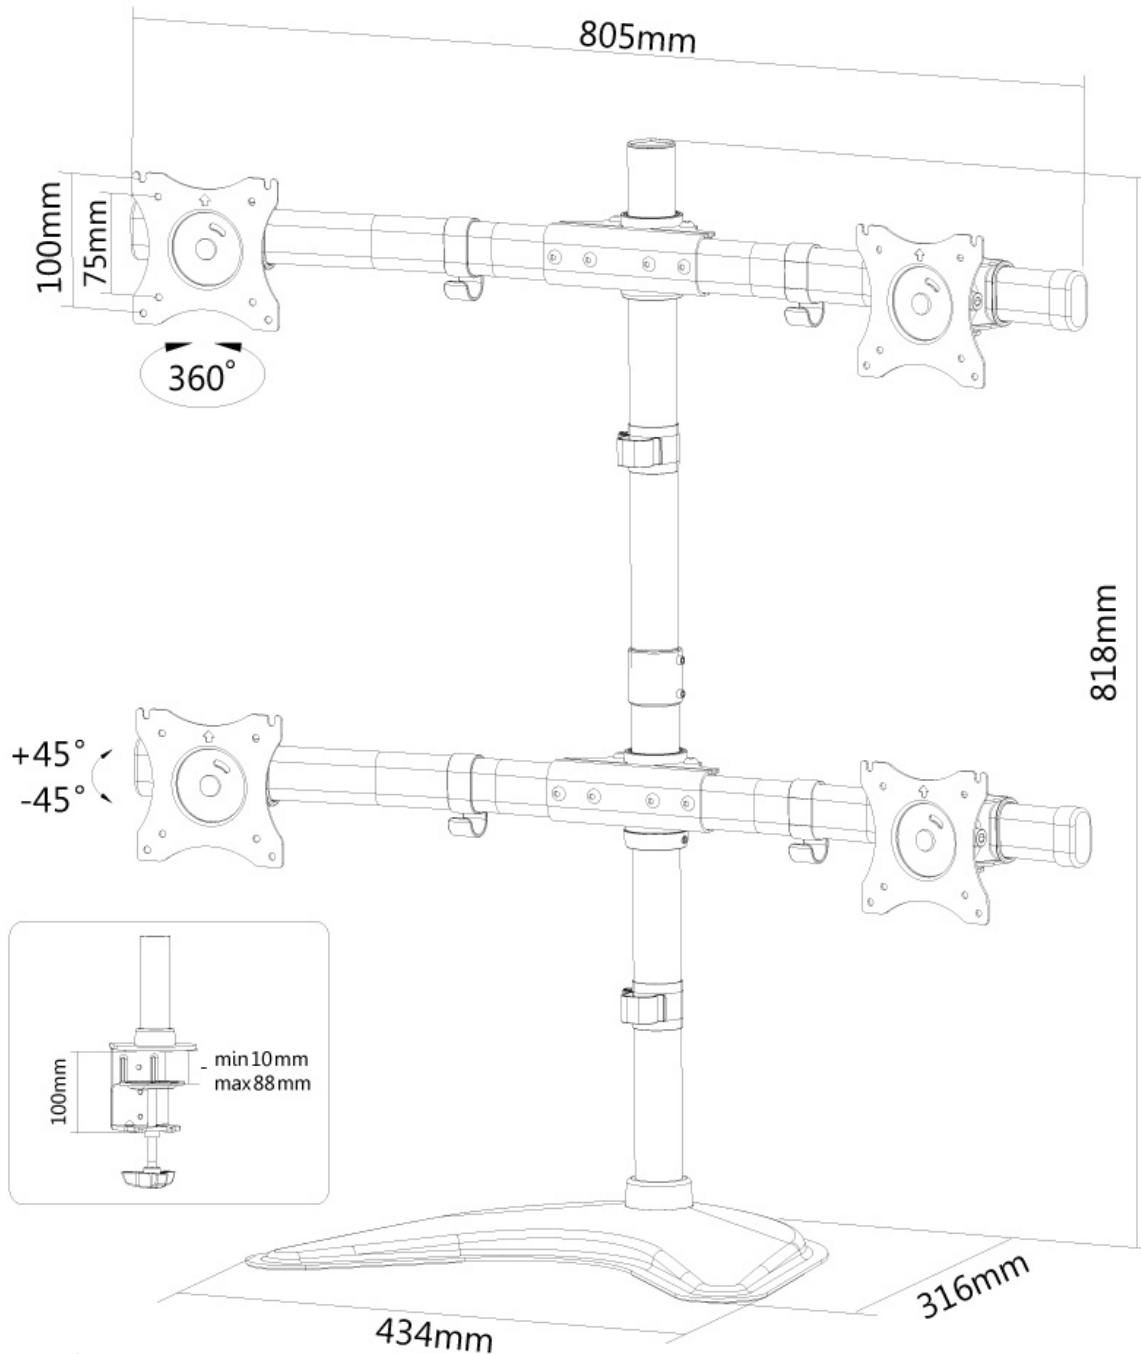

NM-D335D4BLACK

NEOMOUNTS MONITOR DESK MOUNT

Neomounts