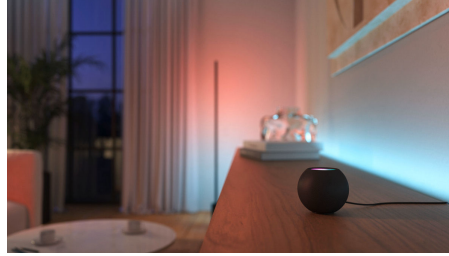

Easy control and comfort

- Customise with the Hue app
- Add accessories
- Go hands-free with voice

String light versatile use

- Festavia string lights are weatherproof, so they can be used both inside your home or outside all year round. And because it's Low-volt compatible, you can connect it to the same power supply unit as your other outdoor lights.
- Beyond the special holiday scenes that make that time of the year extra festive, any scene from the Hue scene gallery looks beautiful on Festavia — making for perfect year-round decor.

String light styles

- Special string light styles

Highlights

Customise with the Hue app

Set up in the Hue app to get instant control of your string lights – along with all your other lights! With the Hue app, you can also set automations and more.

Add accessories

Get a little more convenience out of your lights with easy-to-use accessories, such as a Hue dimmer switch or smart button.

Go hands-free with voice

Control with voice commands by pairing with smart home assistants such as Amazon Alexa, Siri and Google Assistant.

Indoors and outdoors

Set the scene

Special string light styles

Once you've set your scene, make it unique! Use the Linear style for a gradient of colour in a single line, Scattered for a random arrangement of colour or Mirrored to mirror the colours from the middle of the string.