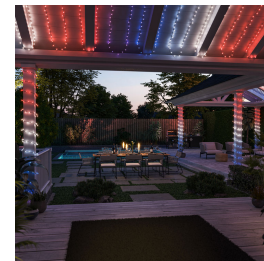

Smart light for every celebration

With 500 smart mini LEDs along a 40-meter cord, Festavia string lights are the perfect decoration for indoors and outdoors. Create a gradient of colour along the entire string, or use one shade of white or colour to create a more traditional look.

Easy control and comfort

- Customise with the Hue app
- Add accessories
- Go hands-free with voice

String light versatile use

- Festavia string lights are weatherproof, so they can be used both inside your home or outside all year round. And because it's Low-volt compatible, you can connect it to the same power supply unit as your other outdoor lights.
- Beyond the special holiday scenes that make that time of the year extra festive, any scene from the Hue scene gallery looks beautiful on Festavia — making for perfect year-round decor.

Indoors and outdoors

Set the scene

Special string light styles

Once you've set your scene, make it unique! Use the Linear style for a gradient of colour in a single line, Scattered for a random arrangement of colour or Mirrored to mirror the colours from the middle of the string.