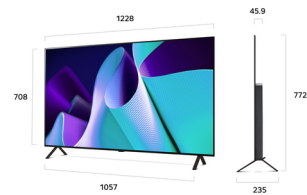

LG OLED55B42LA.AEK TV 139.7 cm (55") 4K Ultra HD Smart TV Wi-Fi Black

Brand : LG

Product code: OLED55B42LA.AEK

Product name : OLED55B42LA.AEK

55"

Dimensions: mm

Display		Performance	
Display diagonal *	139.7 cm (55")	High Dynamic Range (HDR) supported *	✓
HD type *	4K Ultra HD	Multi-screen	✓
Display technology *	OLED evo	AMD FreeSync	✓
LED backlight	✗	AMD FreeSync type	FreeSync Premium
Screen shape *	Flat	NVIDIA G-SYNC	✓
Native aspect ratio *	16:9	NVIDIA G-SYNC type	G-SYNC Compatible
Response time	0.1 ms	Game features	Auto Low Latency Mode (ALLM), Game Dashboard, Game Optimizer, HGIG, NVIDIA GeForce Now, Utomik, Variable Refresh Rate (VRR)
Motion interpolation technology *	OLED Motion	WISA Ready	✓
Native refresh rate	120 Hz	4K Ultra HD upscaling	✓
Display resolution *	3840 x 2160 pixels	Child lock	✓
TV tuner		USB recording	✓
Tuner type *	Analog & digital	Ports & interfaces	
Analog signal format system *	PAL	HDMI version	2.1
Digital signal format system *	DVB-C, DVB-S, DVB-S2, DVB-T, DVB-T2	Audio Return Channel (ARC)	✓
Number of tuners	1 tuner(s)	USB 2.0 ports quantity *	2
Smart TV		Digital audio optical out	1
Smart TV *	✓	HDMI ports quantity *	4
Internet TV *	✓	Management features	
Operating system installed *	Web OS	Voice control	✓
Operating system version	24	Electronic Programme Guide (EPG)	✓
Timeshift	✓	Programming period	8 day(s)
Screen mirroring	✓	Sleep timer	✓
Video on Demand (VOD) support	✓	Works with Amazon Alexa	✓
Apple AirPlay 2 support	✓	Works with the Google Assistant	✓
Hybrid Broadcast Broadband TV (HbbTV)	✓		
Smart modes	Cinema, Eco, Filmmaker, Game, Sports, Standard, Vivid		