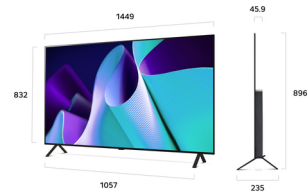

LG OLED65B42LA.AEK TV 165.1 cm (65") 4K Ultra HD Smart TV Wi-Fi Black

Brand : LG

Product code: OLED65B42LA.AEK

Product name : OLED65B42LA.AEK

65"

Dimensions: mm

- 4K OLED technology with self-lit pixels for perfect contrast and 100% colour accuracy
- Intelligent $\alpha 8$ processor with AI Super Upscaling
- Smart webOS platform with Freeview Play, Netflix, Disney+ and more, plus supreme connectivity
- OLED Motion keeps everything in focus – perfect for sport
- AI Sound immerses you in the stadium experience

LG OLED B4 65" 4K Smart TV, 2024

LG OLED65B42LA.AEK. Display diagonal: 165.1 cm (65"), Display resolution: 3840 x 2160 pixels, HD type: 4K Ultra HD, Display technology: OLED evo, Screen shape: Flat. Smart TV. Motion interpolation technology: OLED Motion, Response time: 0.1 ms, Native aspect ratio: 16:9. Digital signal format system: DVB-C, DVB-S, DVB-S2, DVB-T, DVB-T2. Wi-Fi, Ethernet LAN. Product colour: Black