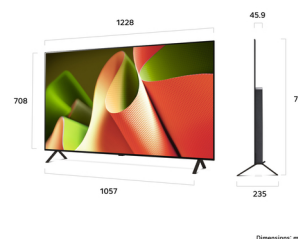

LG OLED55B46LA.AEK TV 139.7 cm (55") 4K Ultra HD Smart TV Wi-Fi Black

Brand : LG

Product code: OLED55B46LA.AEK

Product name : OLED55B46LA.AEK

- 4K OLED technology with self-lit pixels for perfect contrast and 100% colour accuracy
- Intelligent $\alpha 8$ processor with AI Super Upscaling
- Smart webOS platform with Freeview Play, Netflix, Disney+ and more, plus supreme connectivity
- Dolby Vision with Filmmaker mode for true-to-cinema pictures
- Responsive gaming - advanced features for next-gen consoles

LG OLED B4 55" 4K Smart TV, 2024

LG OLED55B46LA.AEK. Display diagonal: 139.7 cm (55"), Display resolution: 3840 x 2160 pixels, HD type: 4K Ultra HD, Display technology: OLED evo, Screen shape: Flat. Smart TV. Motion interpolation technology: OLED Motion, Response time: 0.1 ms, Native aspect ratio: 16:9. Digital signal format system: DVB-C, DVB-S, DVB-S2, DVB-T, DVB-T2. Wi-Fi, Ethernet LAN. Product colour: Black

55"

Dimensions: mm