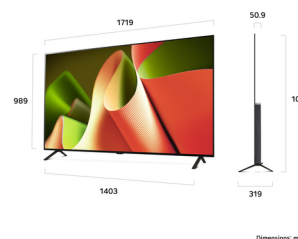

Dimensions: mm

Display		Performance	
Display diagonal *	195.6 cm (77")	High Dynamic Range (HDR) supported *	✓
HD type *	4K Ultra HD	Multi-screen	✓
Display technology *	OLED evo	AMD FreeSync	✓
LED backlight	✗	AMD FreeSync type	FreeSync Premium
Screen shape *	Flat	NVIDIA G-SYNC	✓
Native aspect ratio *	16:9	NVIDIA G-SYNC type	G-SYNC Compatible
Response time	0.1 ms	Game features	Auto Low Latency Mode (ALLM), Game Dashboard, Game Optimizer, HGIG, NVIDIA GeForce Now, Utomik, Variable Refresh Rate (VRR)
Motion interpolation technology *	OLED Motion	WISA Ready	✓
Native refresh rate	120 Hz	4K Ultra HD upscaling	✓
Display resolution *	3840 x 2160 pixels	Child lock	✓
TV tuner		USB recording	✓
Tuner type *	Analog & digital	Ports & interfaces	
Analog signal format system *	PAL	HDMI version	2.1
Digital signal format system *	DVB-C, DVB-S, DVB-S2, DVB-T, DVB-T2	Audio Return Channel (ARC)	✓
Number of tuners	1 tuner(s)	USB 2.0 ports quantity *	2
Smart TV		Digital audio optical out	1
Smart TV *	✓	HDMI ports quantity *	4
Internet TV *	✓	Management features	
Operating system installed *	Web OS	Voice control	✓
Operating system version	24	Electronic Programme Guide (EPG)	✓
Timeshift	✓	Programming period	8 day(s)
Screen mirroring	✓	Sleep timer	✓
Video on Demand (VOD) support	✓	Works with Amazon Alexa	✓
Apple AirPlay 2 support	✓	Works with the Google Assistant	✓
Hybrid Broadcast Broadband TV (HbbTV)	✓		
Smart modes	Cinema, Eco, Filmmaker, Game, Sports, Standard, Vivid