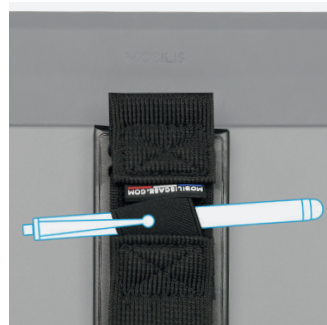

PROTECH ROTATING HANDLE

REINFORCED PROTECTIVE CASE
FOR TABLET

2
YEARS
WARRANTY

ACCESSORIES INCLUDED

Elastic hand strap

Rotating system 360°

Layout position

Portrait position

Rotating tripod

Video position

Stylus holder

On the elastic hand strap
Stylus not included

REFERENCES

To know all available references, please contact your sales representative.

Brand	Ref	Product	EAN code
SAMSUNG	067007	PROTECH - Case + 360° handstrap + kickstand for Galaxy Tab Active 4 Pro - Tab Active Pro	3700992526751
	067006	PROTECH - Case + 360° handstrap + kickstand for Galaxy Tab A8 10.5" (SM-X200/SM-X205)	3700992526065
	067001	PROTECH - Case + 360° handstrap + kickstand for Galaxy Tab A7 10.4"	3700992524344
	067002	PROTECH - Case + 360° handstrap + kickstand for Galaxy Tab Active 3 8"	3700992524351
APPLE	067003	PROTECH - Case + 360° handstrap + kickstand for iPad 10.2" (9th/8th/7th gen)	3700992524368
	067009	PROTECH - Case + 360° handstrap + kickstand for iPad 10.9" (10th gen)	3700992528601
MICROSOFT	067004	PROTECH - Case + 360° handstrap + kickstand for Surface Go 3 / Go 2 / Go	3700992524696