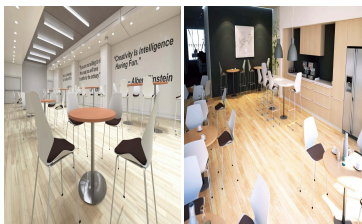

## Italia Round Poseur Table

SKU ITL0148

**Colour:**

Beech, Grey Oak, Maple, Oak, Walnut, White

**Width:**

1000, 1200, 600, 800

**Leg Height:**

1145mm, 475mm, 725mm

### Details

Italia is the ultimate style statement - whether for meetings, conferences, boardrooms or dining areas. This table is topped by the clean lines of a heatproof, clean looking melamine worktop that requires minimum maintenance. Underneath the brushed steel trumpet base and post design looks striking and has the practicality of eliminating any knee and leg traps underneath.