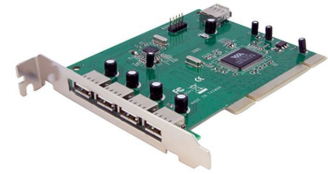

## StarTech.com 7 Port PCI USB Card Adapter

**Brand :** StarTech.com

**Product code:** PCIUSB7

**Product name :** 7 Port PCI USB Card Adapter

StarTech.com 7 Port PCI USB Card Adapter - PCI to USB 2.0 Controller Adapter  
 StarTech.com 7 Port PCI USB Card Adapter. Host interface: PCI/PCI-X, Output interface: USB 2.0, Expansion card standard: PCI 2.2. Product colour: Green, Certification: CE, FCC, TAA, REACH. Chipset: VIA/VLI - VT6212. Windows operating systems supported: Windows 10, Windows 10 Education, Windows 10 Education x64, Windows 10 Enterprise, Windows 10..., Mac operating systems supported: Mac OS X 10.10 Yosemite, Mac OS X 10.6 Snow Leopard, Mac OS X 10.7 Lion, Mac OS X 10.8 Mountain..., Server operating systems supported: Windows Server 2003, Windows Server 2008 R2, Windows Server 2012, Windows Server 2016, Windows.... Width: 120 mm, Depth: 122 mm, Height: 20 mm

<b>Ports &amp; interfaces</b>		<b>System requirements</b>	
Host interface *	PCI/PCI-X	Server operating systems supported	Windows Server 2003, Windows Server 2008 R2, Windows Server 2012, Windows Server 2016, Windows Server 2019
Output interface *	USB 2.0		
Expansion card standard	PCI 2.2		
USB 2.0 ports quantity	4		
Internal USB 2.0 ports quantity	1		
<b>Design</b>		<b>Technical details</b>	
Internal *	✓	Sustainability certificates	RoHS
Product colour	Green	Compliance certificates	RoHS
Hot-swap	✓		
Certification	CE, FCC, TAA, REACH	<b>Weight &amp; dimensions</b>	
<b>Features</b>		Width	120 mm
Chipset	VIA/VLI - VT6212	Depth	122 mm
Plug and Play	✓	Height	20 mm
		Weight	75 g
		<b>Packaging data</b>	
		Drivers included	✓
		Manual	✓
		Package width	144 mm
		Package depth	174 mm
		Package height	32 mm
		Package weight	138 g
		<b>Logistics data</b>	
		Harmonized System (HS) code	84733020
		<b>Other features</b>	
		Data transfer rate	480 Mbit/s