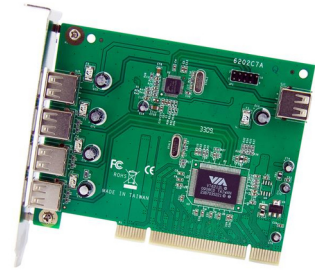

## StarTech.com 7 Port PCI USB Card Adapter

**Brand :** StarTech.com

**Product code:** PCIUSB7

**Product name :** 7 Port PCI USB Card Adapter

StarTech.com 7 Port PCI USB Card Adapter - PCI to USB 2.0 Controller Adapter  
 StarTech.com 7 Port PCI USB Card Adapter. Host interface: PCI/PCI-X, Output interface: USB 2.0, Expansion card standard: PCI 2.2. Product colour: Green, Certification: CE, FCC, TAA, REACH. Chipset: VIA/VLI - VT6212. Windows operating systems supported: Windows 10, Windows 10 Education, Windows 10 Education x64, Windows 10 Enterprise, Windows 10..., Mac operating systems supported: Mac OS X 10.10 Yosemite, Mac OS X 10.6 Snow Leopard, Mac OS X 10.7 Lion, Mac OS X 10.8 Mountain..., Server operating systems supported: Windows Server 2003, Windows Server 2008 R2, Windows Server 2012, Windows Server 2016, Windows.... Width: 120 mm, Depth: 122 mm, Height: 20 mm

<b>Ports &amp; interfaces</b>		<b>System requirements</b>	
Host interface *	PCI/PCI-X	Server operating systems supported	Windows Server 2003, Windows Server 2008 R2, Windows Server 2012, Windows Server 2016, Windows Server 2019
Output interface *	USB 2.0		
Expansion card standard	PCI 2.2		
USB 2.0 ports quantity	4		
Internal USB 2.0 ports quantity	1		
<b>Design</b>		<b>Technical details</b>	
Internal *	✓	Sustainability certificates	RoHS
Product colour	Green	Compliance certificates	RoHS
Hot-swap	✓		
Certification	CE, FCC, TAA, REACH	<b>Weight &amp; dimensions</b>	
<b>Features</b>		Width	120 mm
Chipset	VIA/VLI - VT6212	Depth	122 mm
Plug and Play	✓	Height	20 mm
		Weight	75 g
		<b>Packaging data</b>	
		Drivers included	✓
		Manual	✓
		Package width	144 mm
		Package depth	174 mm
		Package height	32 mm
		Package weight	138 g
		<b>Logistics data</b>	
		Harmonized System (HS) code	84733020
		<b>Other features</b>	
		Data transfer rate	480 Mbit/s