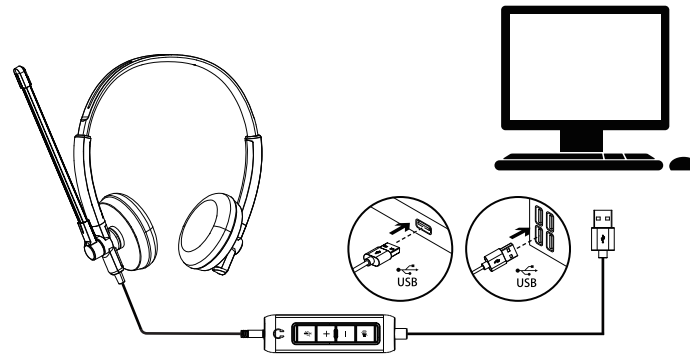

Dell Stereo Headset WH1022

Quick Start Guide

Controls

- 1. Mute/unmute mic
- 2. Volume up
- 3. Volume down
- 4. Audio on/off
- 5. Headphone jack

Setup

1

2

PC setup