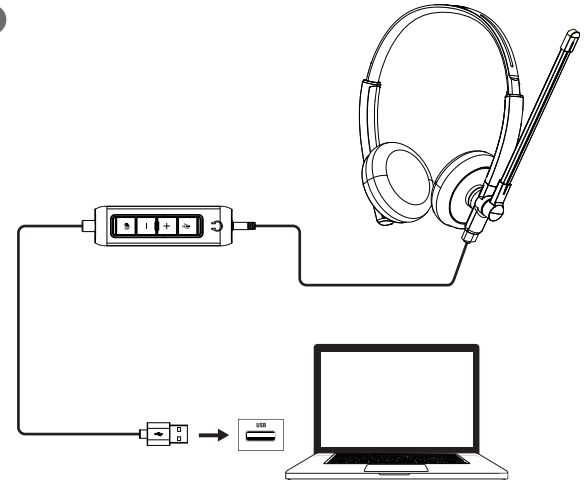

Dell Stereo Headset WH1022

Quick Start Guide

Controls

- 1. Mute/unmute mic
- 2. Volume up
- 3. Volume down
- 4. Audio on/off
- 5. Headphone jack

Setup

1

2

PC setup