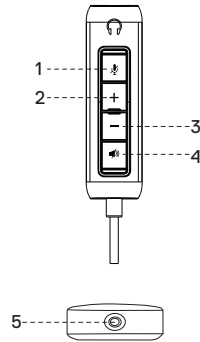

Dell Stereo Headset WH1022

Quick Start Guide

Controls

- 1. Mute/unmute mic
- 2. Volume up
- 3. Volume down
- 4. Audio on/off
- 5. Headphone jack

Setup

1

2

PC setup