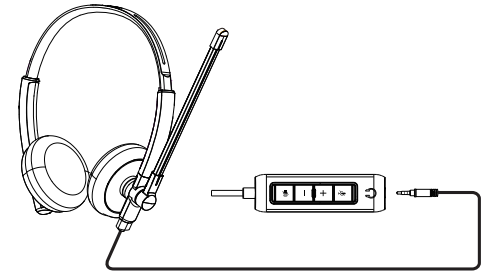

Dell Stereo Headset WH1022

Quick Start Guide

Controls

- 1. Mute/unmute mic
- 2. Volume up
- 3. Volume down
- 4. Audio on/off
- 5. Headphone jack

Setup

1

2

PC setup