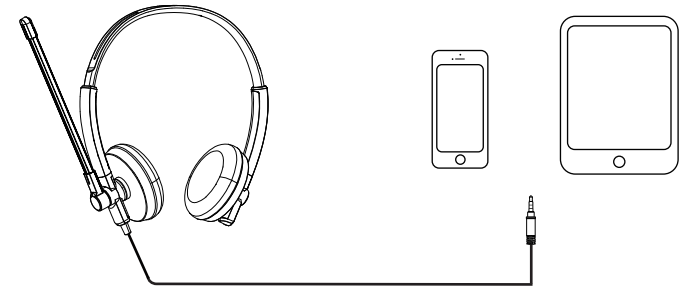

Phone/Tablet setup