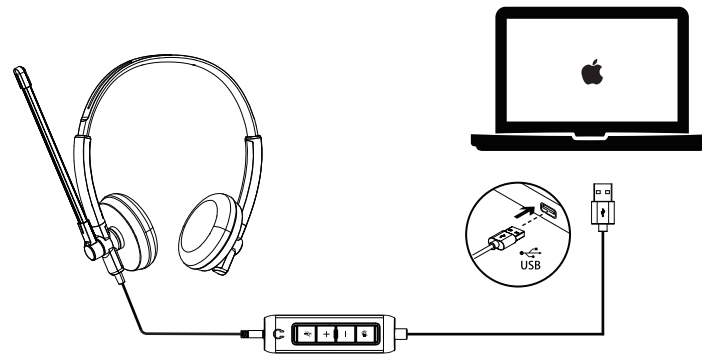

Mac setup

www.dell.com/support
www.dell.com/support/drivers
www.dell.com/contactdell
www.dell.com/regulatory_compliance