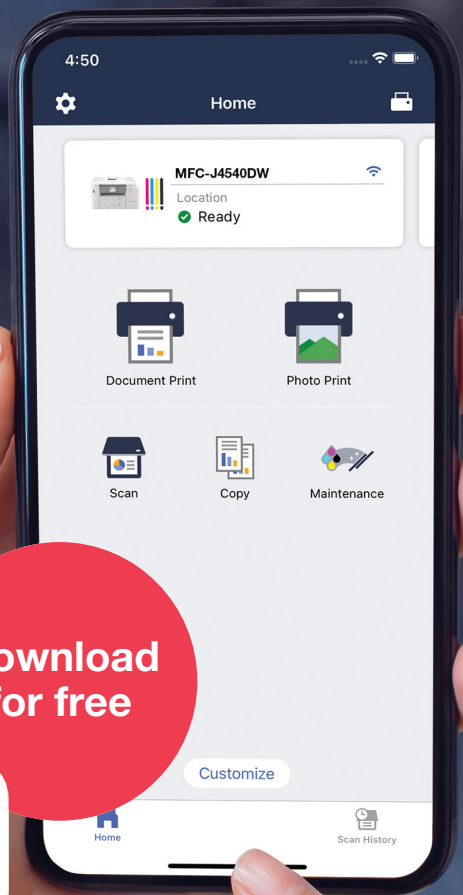

New app: Brother Mobile Connect

The way we live and work is changing rapidly, and to support the flexibility required, we've launched a new app. Brother Mobile Connect provides intuitive, time saving functionality to fit seamlessly into a busy life. Print from anywhere, manage documents and get discounted genuine supplies all from your mobile device.

Download
for free

Brother's genuine supplies offer peace of mind and quality guaranteed.

Brother Genuine Supplies deliver flawless, reliable results and productivity-enhancing performance. As well as protecting your business from document tampering, you can do your bit to protect the environment through recycling and eco-friendly production processes. It's this combination of benefits that sets Brother Genuine Supplies apart from non-genuine alternatives and ensures your printer always performs at its best.

Supplies

Standard yield cartridges

Code	Pages
LC426BK	3,000
LC426CMY	1,500
LC426VAL	3,000 BK, 1,500 CMY

High yield cartridges

Code	Pages
LC426XLBK	6,000
LC426XLCMY	5,000

App features

Effortless print / scan experience

Send a print job, any time, any place

No more lost scanned files

Customisable interface

Replenish ink cartridges, quickly and easily