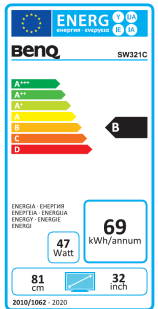

Data sheet

BenQ PhotoVue Monitor SW321C 81.28 cm / 31.5" IPS Panel Technology

- 4K UHD Resolution - 3840 x 2160 / 16:9
- 100% sRGB / 99% Adobe RGB / 95% DCI-P3
- Hardware Calibration (16 Bit LUT)
- AQCOLOR™ Technology
- BenQ Uniformity Technology

Model : SW321C
Art. No. / EAN Code : 9H.LJ1LB.QBE/ 471 8755 07939 9

Panel	Typ : 81.28 cm / 32" Wide TFT, IPS-Panel Technology Native resolution : 3840 x 2160 / 16:9 Panel / Pixel pitch : 10 Bit / 0.1845 mm Picture diagonal / -area (W x H) : 812.8 mm / 708.48 x 398.52 mm Max. Colors : 1,07 Billion Viewing angle H / V (CR \geq 10) : 178° / 178° Contrast (static) : 1000:1 Contrast (dynamic) : 20 million:1 Brightness : 250 cd/m ² Response time : 5 ms (GtG)
Connection	DP input : 1x DP 1.4 HDMI input : 2x HDMI® 2.0 USB input : USB 3.1 (2x downstream / 1x upstream) USB-C (Inc. Power Delivery 60W) Headphone input : Yes Frequency H / V : 27-140 KHz / 24-76 Hz Card reader : yes
Extra	High Dynamic Range : HDR10, HLG Picture : GamutDuo, Paper Color Sync, BenQ Uniformity Technology, PIP/PBP, Black & White Mode Protection : Kensington Lock Mounting : VESA 100 x 100 mm Height adjust : 150 mm / 90° Pivot Swivel : -45°/+45° left/right Tilt : -5° / +20°
Energy	Power supply : Internal Voltage for operation : 100V – 240V / 50Hz – 60Hz Power consumption (Base on Energy star) : 52 W (Sleep Mode) / (Off Mode) : 0,5 W (On Mode) : 170W
Certification	Safety : CE CalMan Verified: Yes Pantone Validated: Yes
Environment	Operation : + 5 ~ +40°C; 20 ~ 90% air-humidity Storage : -20 ~ +60°C; 10 ~ 90% air humidity
Characteristic	Weight net. : 11.8 kg Housing color : Gray Dimension with base (H x W x D) : 663.65 x 759.4 x 340.53 mm Accessories : Power-, HDMI-, mDP to DP- , USB B to USB A, USB-C- cable, Quick guide, Hotkey Puck G2, User manual CD, Shading Hood Warranty terms : 3 years on-site exchange