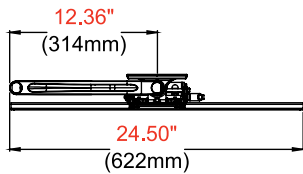

SA752PU	SmartMount® Articulating Wall Arm for 37" to 55" Displays

Product Specifications

	DIMENSIONS (W x H x D)	PRODUCT WEIGHT	LOAD CAPACITY	FINISH	AVAILABLE COLORS
SA752PU	24.50" x 17.46" x 2.97"-26.47" (622 x 444 x 75-672mm)	17.9lb (8.1kg)	90lb (41kg)	Scratch Resistant Fused Epoxy	Semi-Gloss Black

Package Specifications

	PACKAGE SIZE (W x H x D)	PACKAGE SHIP WEIGHT	PACKAGE UPC CODE	PACKAGE CONTENTS	UNITS IN PACKAGE
SA752PU	29.25" x 19.00" x 4.25" (743 x 483 x 108mm)	22.7lb (10.3kg)	735029266563	Wall Mount, Wall and Display Installation Hardware, Installation Instructions	1

Accessories

- **ACCXT400:** Recessed Power Outlet with Low Voltage In-Wall Cable Routing
- **IBA4-W:** Easy Mount Recessed Low Voltage Cable Plate
- **IBA5-W:** Recessed Low Voltage Media Plate with Duplex Surge Suppressor
- **WSP756:** Metal Stud Wall Plate

All dimensions = inch (mm)

TOP VIEW