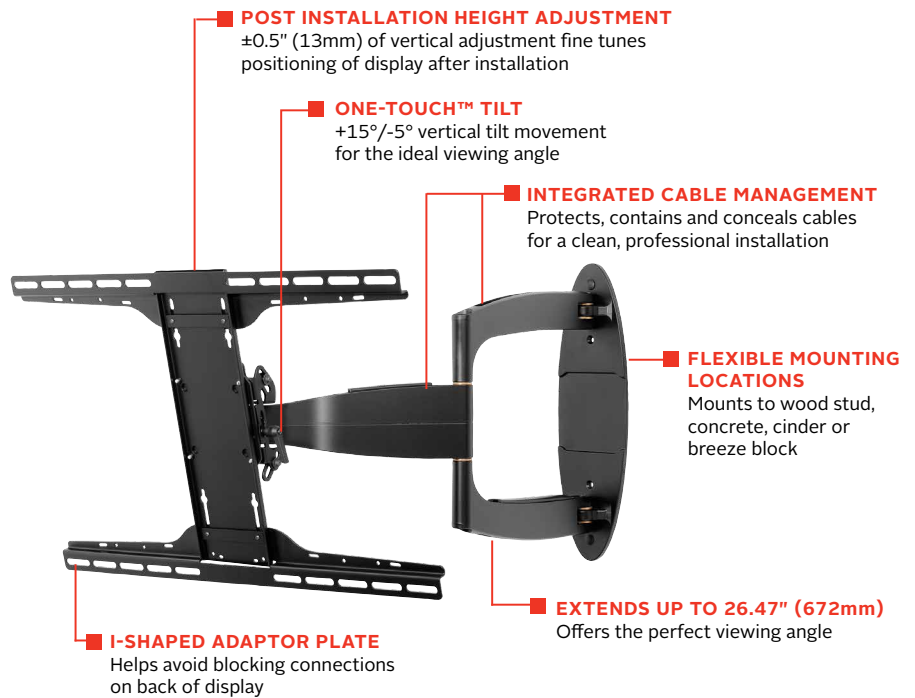

SA752PU

Mounting Pattern
600 x 400mm
(23.62" x 15.75")

Max Load
90lb
(41kg)

SMARTMOUNT®

Articulating Wall Arm

FOR 37" TO 55" DISPLAYS

The SmartMount® Articulating Wall Arm series offers the most versatile installation features and mounting options. The I-Shaped Adaptor plate's innovative design helps avoid blocking connections on back of display. Vertical adjustment ability allows for post installation leveling, making it easier than ever to find the perfect display position. With SA752PU, extend the display up to 26.47" (672mm) or fully-retract it to just 2.97" (75mm) from the wall for the perfect viewing position. The display can now simply be installed by a single person with the Hook-and-Hang™ system. One-Touch™ tilt technology offers +15°/-5° vertical tilt movement for the ideal viewing angle. Integrated cable management protects, contains and conceals cables for a clean installation.

- Universal mount accommodates 200 x 100 to 600 x 400mm VESA® mounting patterns
- Retracts to hold display just 2.97" (75mm) from the wall
- ±90° of pivot allows for perfect display positioning
- Easy leveling ±5° after display installation
- Quick and easy, Hook-and-Hang™ one-person installation
- Landscape or portrait mounting options increases display versatility
- Single stud wall plate design increases electrical and cable management options
- Includes all necessary wall and display attachment hardware
- Design is UL listed and tested to four times stated load capacity

Swivel, tilt, extend or retract the display for the perfect viewing angle.

Integrated cable management keeps cords and cables out of the way.

Comes in color packaging with included installation hardware and easy to follow instructions.

Product Specifications

	DIMENSIONS (W x H x D)	PRODUCT WEIGHT	LOAD CAPACITY	FINISH	AVAILABLE COLORS
SA752PU	24.50" x 17.46" x 2.97"-26.47" (622 x 444 x 75-672mm)	17.9lb (8.1kg)	90lb (41kg)	Scratch Resistant Fused Epoxy	Semi-Gloss Black