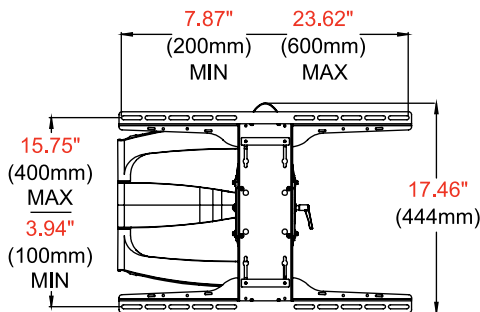

Product Specifications

	DIMENSIONS (W x H x D)	PRODUCT WEIGHT	LOAD CAPACITY	FINISH	AVAILABLE COLORS
SA752PU	24.50" x 17.46" x 2.97"-26.47" (622 x 444 x 75-672mm)	17.9lb (8.1kg)	90lb (41kg)	Scratch Resistant Fused Epoxy	Semi-Gloss Black

Package Specifications

	PACKAGE SIZE (W x H x D)	PACKAGE SHIP WEIGHT	PACKAGE UPC CODE	PACKAGE CONTENTS	UNITS IN PACKAGE
SA752PU	29.25" x 19.00" x 4.25" (743 x 483 x 108mm)	22.7lb (10.3kg)	735029266563	Wall Mount, Wall and Display Installation Hardware, Installation Instructions	1

All dimensions = inch (mm)

TOP VIEW

WALL PLATE DETAIL

FRONT VIEW

SIDE VIEW COLLAPSED

SIDE VIEW EXTENDED +15°/-5° TILT

Architect Specifications

The SmartMount® Articulating Wall Arm shall be a Peerless-AV model SA752PU and shall be located where indicated on the plans. Assembly and installation shall be done according to instructions provided by the manufacturer.