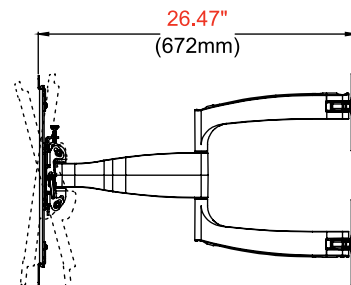

Product Specifications

	DIMENSIONS (W x H x D)	PRODUCT WEIGHT	LOAD CAPACITY	FINISH	AVAILABLE COLORS
SA752PU	24.50" x 17.46" x 2.97"-26.47" (622 x 444 x 75-672mm)	17.9lb (8.1kg)	90lb (41kg)	Scratch Resistant Fused Epoxy	Semi-Gloss Black

Package Specifications

	PACKAGE SIZE (W x H x D)	PACKAGE SHIP WEIGHT	PACKAGE UPC CODE	PACKAGE CONTENTS	UNITS IN PACKAGE
SA752PU	29.25" x 19.00" x 4.25" (743 x 483 x 108mm)	22.7lb (10.3kg)	735029266563	Wall Mount, Wall and Display Installation Hardware, Installation Instructions	1

All dimensions = inch (mm)

TOP VIEW

WALL PLATE DETAIL

FRONT VIEW

SIDE VIEW COLLAPSED

SIDE VIEW EXTENDED +15°/-5° TILT

Architect Specifications

The SmartMount® Articulating Wall Arm shall be a Peerless-AV model SA752PU and shall be located where indicated on the plans. Assembly and installation shall be done according to instructions provided by the manufacturer.