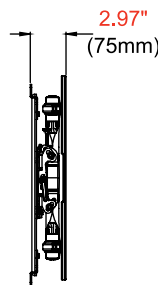

SA752PU

Mounting Pattern
600 x 400mm
(23.62" x 15.75")

Max Load
90lb
(41kg)

SMARTMOUNT®

Articulating Wall Arm

FOR 37" TO 55" DISPLAYS

The SmartMount® Articulating Wall Arm series offers the most versatile installation features and mounting options. The I-Shaped Adaptor plate's innovative design helps avoid blocking connections on back of display. Vertical adjustment ability allows for post installation leveling, making it easier than ever to find the perfect display position. With SA752PU, extend the display up to 26.47" (672mm) or fully-retract it to just 2.97" (75mm) from the wall for the perfect viewing position. The display can now simply be installed by a single person with the Hook-and-Hang™ system. One-Touch™ tilt technology offers +15°/-5° vertical tilt movement for the ideal viewing angle. Integrated cable management protects, contains and conceals cables for a clean installation.

Product Specifications

	DIMENSIONS (W x H x D)	PRODUCT WEIGHT	LOAD CAPACITY	FINISH	AVAILABLE COLORS
SA752PU	24.50" x 17.46" x 2.97"-26.47" (622 x 444 x 75-672mm)	17.9lb (8.1kg)	90lb (41kg)	Scratch Resistant Fused Epoxy	Semi-Gloss Black

Package Specifications

	PACKAGE SIZE (W x H x D)	PACKAGE SHIP WEIGHT	PACKAGE UPC CODE	PACKAGE CONTENTS	UNITS IN PACKAGE
SA752PU	29.25" x 19.00" x 4.25" (743 x 483 x 108mm)	22.7lb (10.3kg)	735029266563	Wall Mount, Wall and Display Installation Hardware, Installation Instructions	1

All dimensions = inch (mm)

TOP VIEW

WALL PLATE DETAIL

FRONT VIEW

SIDE VIEW COLLAPSED

SIDE VIEW EXTENDED +15°/-5° TILT

Architect Specifications

The SmartMount® Articulating Wall Arm shall be a Peerless-AV model SA752PU and shall be located where indicated on the plans. Assembly and installation shall be done according to instructions provided by the manufacturer.