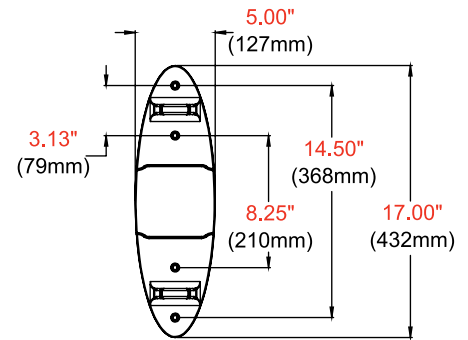

WALL PLATE DETAIL