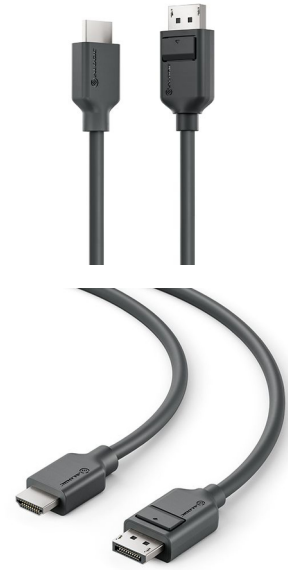

ALOGIC Elements DisplayPort to HDMI Cable - 2m

Brand : ALOGIC

Product code: EL2DPHD-02

Product name : Elements DisplayPort to HDMI Cable - 2m

- Connects DisplayPort DP++ sources [including laptops] to HDMI displays [including computer monitors]
- Supports resolution up to 4K [30Hz] and Full HD 1920X1080 [144Hz]
- Data rates up to 10.2Gbps. Supports 3D video and colour depth to 48 bits -16 bits per colour
- Highly bendable cable for tight spaces

Elements DisplayPort to HDMI Cable - 2m

ALOGIC Elements DisplayPort to HDMI Cable - 2m. Cable length: 2 m, Connector 1: DisplayPort, Connector 2: HDMI. Quantity per pack: 1 pc(s)

Features		Features	
Connector 1 form factor	Straight	Refresh rate at maximum resolution	30 Hz
Connector 2 form factor	Straight	3D	✓
Cable length *	2 m	Product colour	Black
Connector 1 *	DisplayPort	Jacket material	Polyvinyl chloride (PVC)
Connector 2 *	HDMI	Cable type	Round cable
Connector 1 gender *	Male	Connector housing material	Acrylonitrile butadiene styrene (ABS)
Connector 2 gender *	Male	AWG wire size	30
HDMI version	1.4	Colour depth	48 bit
Supported graphics resolutions	1920 x 1080 (HD 1080)	Plug and Play	✓
Data transfer rate	10.2 Gbit/s		
Maximum refresh rate	144 Hz		
		Packaging data	
		Quantity per pack	1 pc(s)