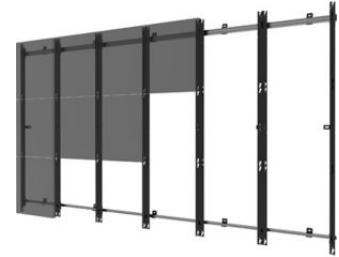

Peerless DS-LEDIF-6X3 signage display mount Black

Brand : Peerless

Product code: DS-LEDIF-6X3

Product name : DS-LEDIF-6X3

- Height Adjustment Overcomes installation irregularities to assure the LED pixels are aligned
- Depth Adjustment The entire mount creates one flat plane, regardless of wall imperfections
- Lightweight Design Aluminum frame is easier to install and minimizes the wall load
- Modular Design Unlimited video wall display configurations available
- Quick Assembly Predetermined adaptor rail locations speed up the assembly and minimize the errors
- Precision Engineering Tight tolerances and wall plate spacers assure the cabinets are properly positioned

Seamless Kitted Flat Dvled Mounting System For Samsung Ifh/-E Series Direct View Led Displays

[Peerless DS-LEDIF-6X3 signage display mount Black:](#)

Peerless-AV's mounting solutions were designed exclusively for Samsung's IF Series SMART LED Signage.

Peerless DS-LEDIF-6X3. Maximum weight capacity: 162 kg. Product colour: Black

Mounting		Weight & dimensions	
Maximum weight capacity *	162 kg	Width	2879 mm
Mounting type *	Wall	Depth (max)	9.5 cm
		Height	1620 mm
Ergonomics		Packaging data	
Distance to the wall (min)	9.5 cm	Package width	1689.1 mm
Design		Package depth	203.2 mm
Product colour *	Black	Package height	736.6 mm
		Package weight	131 kg