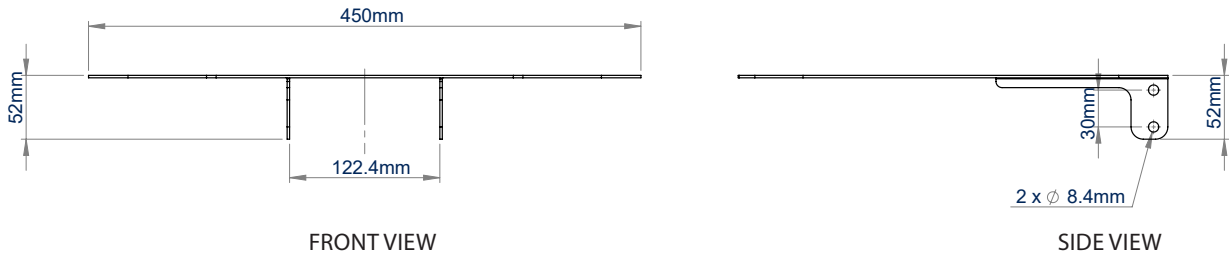

Designed to be mounted directly to the XRTROLLEY

Slim-line profile with a weight capacity of up to 5kg

Ideal for mounting VC cameras with a 1/4" thread and 100 x 100mm fixing points

Simple installation and height adjustment

PACKING INFORMATION

COLOUR:	ORDER REF:	EAN CODE:	MASTER CARTON QTY:	MASTER CARTON WEIGHT:	MASTER CARTON CUBE:
Black	XRTROLLEYSH1	5019318305702	6	17.6kg	0.071cbm

RELATED PRODUCTS

XRTROLLEYSH2	XRTROLLEY	XRTROLLEYXLSH1	XRTROLLEYXL

VC Camera Shelf
Designed for the XRTROLLEY and suitable for cameras up to 5kg in weight

Flat Screen Floor Stand / Trolley
For 32" up to 55" screens from VESA 200 x 100 up to 600 x 400

Accessory Shelf
Designed for the XRTROLLEYXL and suitable for items up to 5kg in weight

XL Flat Screen Floor Stand / Trolley
For 43" up to 86" screens from VESA 200 x 100 up to 800 x 600

SS-V1-XRTROLLEY-SH1-221121-EN