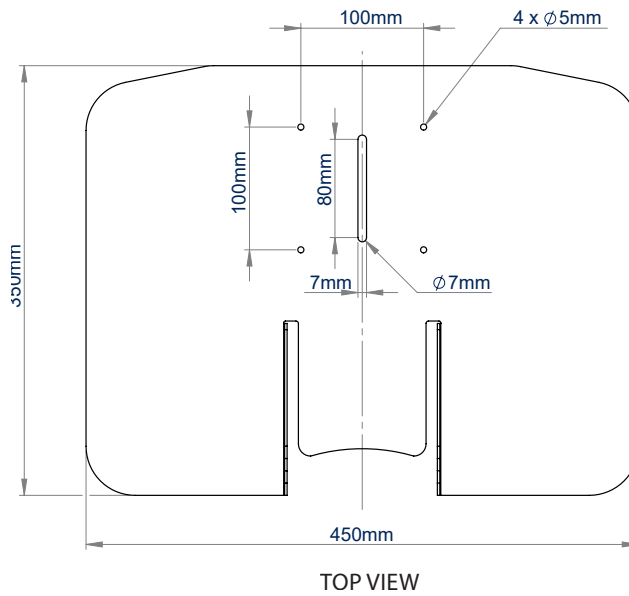

PACKING INFORMATION

COLOUR:	ORDER REF:	EAN CODE:	MASTER CARTON QTY:	MASTER CARTON WEIGHT:	MASTER CARTON CUBE:
Black	XRTROLLEYSH1	5019318305702	6	17.6kg	0.071cbm

RELATED PRODUCTS

XRTROLLEYSH2	XRTROLLEY	XRTROLLEYXLSH1	XRTROLLEYXL

VC Camera Shelf
Designed for the XRTROLLEY and suitable for cameras up to 5kg in weight

Flat Screen Floor Stand / Trolley
For 32" up to 55" screens from VESA 200 x 100 up to 600 x 400

Accessory Shelf
Designed for the XRTROLLEYXL and suitable for items up to 5kg in weight

XL Flat Screen Floor Stand / Trolley
For 43" up to 86" screens from VESA 200 x 100 up to 800 x 600

SS-V1-XRTROLLEY-SH1-221121-EN