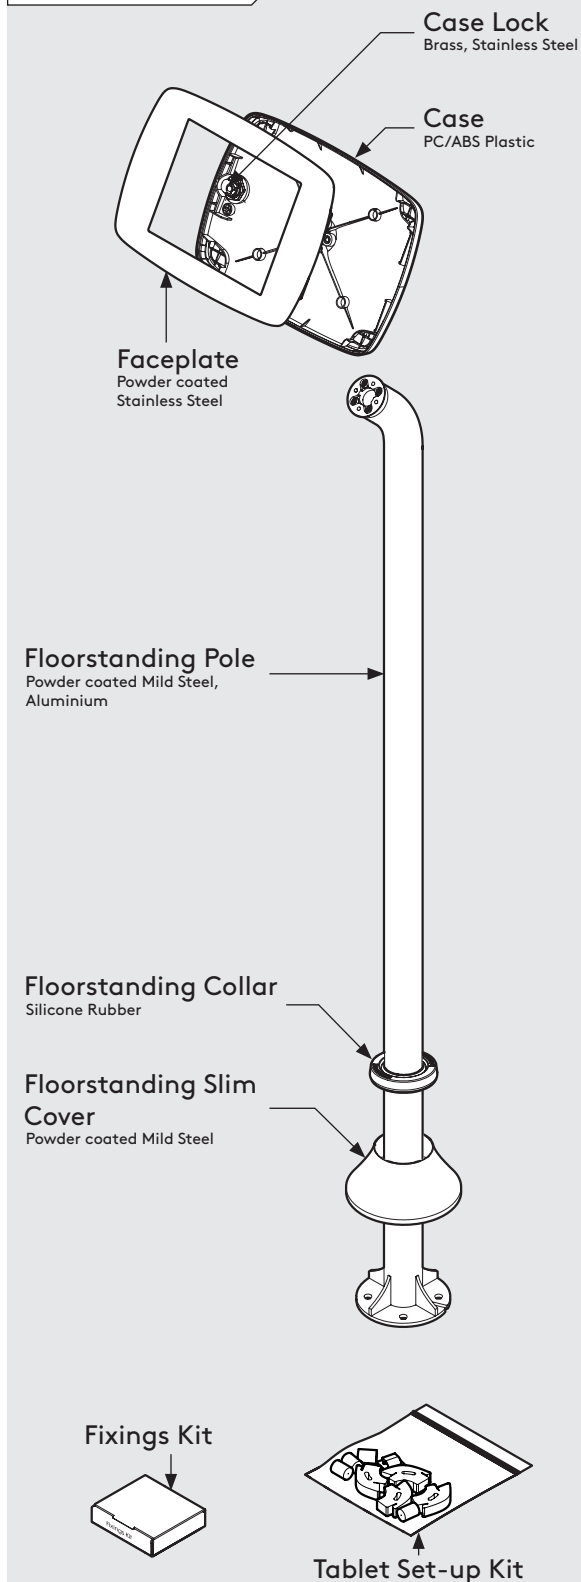

PRODUCT DATA SHEET - FLOORSTANDING SLIM (MINI CASE)

bouncepad[®]

Case:	Arm:	Mounting:	Packaged weight:	Colour:
Mini	Floorstanding Slim	Fixing from Above	6.91kg	White Black

Parts in the Box

PRODUCT DATA SHEET - FLOORSTANDING SLIM (MIDI CASE)

bouncepad[®]

Case:	Arm:	Mounting:	Packaged weight:	Colour:
Midi	Floorstanding Slim	Fixing from Above	7.09kg	White Black

PRODUCT DATA SHEET - FLOORSTANDING SLIM (MAXI CASE)

bouncepad[®]

Case:	Arm:	Mounting:	Packaged weight:	Colour:
Maxi	Floorstanding Slim	Fixing from Above	7.32kg	White Black

PRODUCT DATA SHEET - FLOORSTANDING SLIM (MEGA CASE)

bouncepad[®]

Case:	Arm:	Mounting:	Packaged weight:	Colour:
Mega	Floorstanding Slim	Fixing from Above	7.71kg	White Black