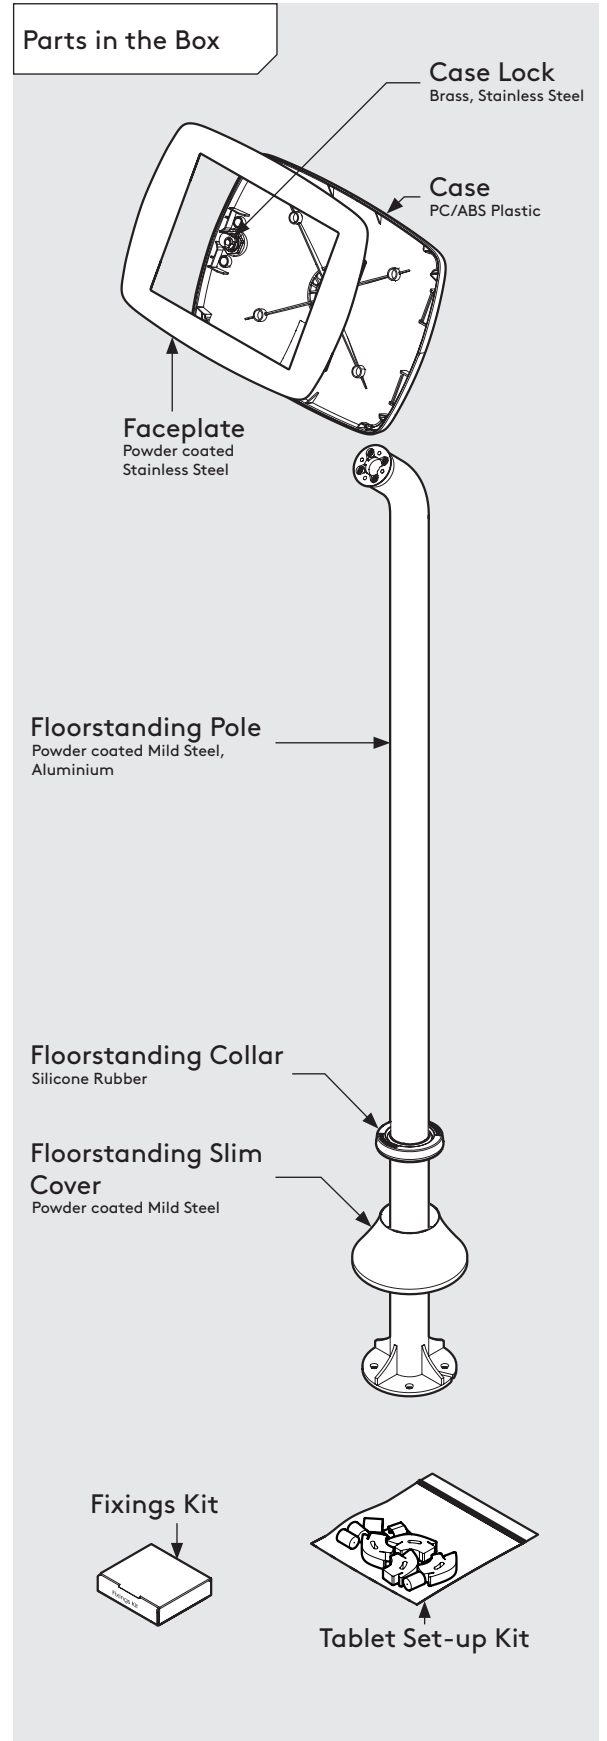

PRODUCT DATA SHEET - FLOORSTANDING SLIM (MINI CASE)

bouncepad[®]

Case:	Arm:	Mounting:	Packaged weight:	Colour:
Mini	Floorstanding Slim	Fixing from Above	6.91kg	White Black

Parts in the Box

PRODUCT DATA SHEET - FLOORSTANDING SLIM (MIDI CASE)

bouncepad[®]

Case:	Arm:	Mounting:	Packaged weight:	Colour:
Midi	Floorstanding Slim	Fixing from Above	7.09kg	White Black

PRODUCT DATA SHEET - FLOORSTANDING SLIM (MAXI CASE)

bouncepad[®]

Case:	Arm:	Mounting:	Packaged weight:	Colour:
Maxi	Floorstanding Slim	Fixing from Above	7.32kg	White Black

PRODUCT DATA SHEET - FLOORSTANDING SLIM (MEGA CASE)

bouncepad[®]

Case:	Arm:	Mounting:	Packaged weight:	Colour:
Mega	Floorstanding Slim	Fixing from Above	7.71kg	White Black