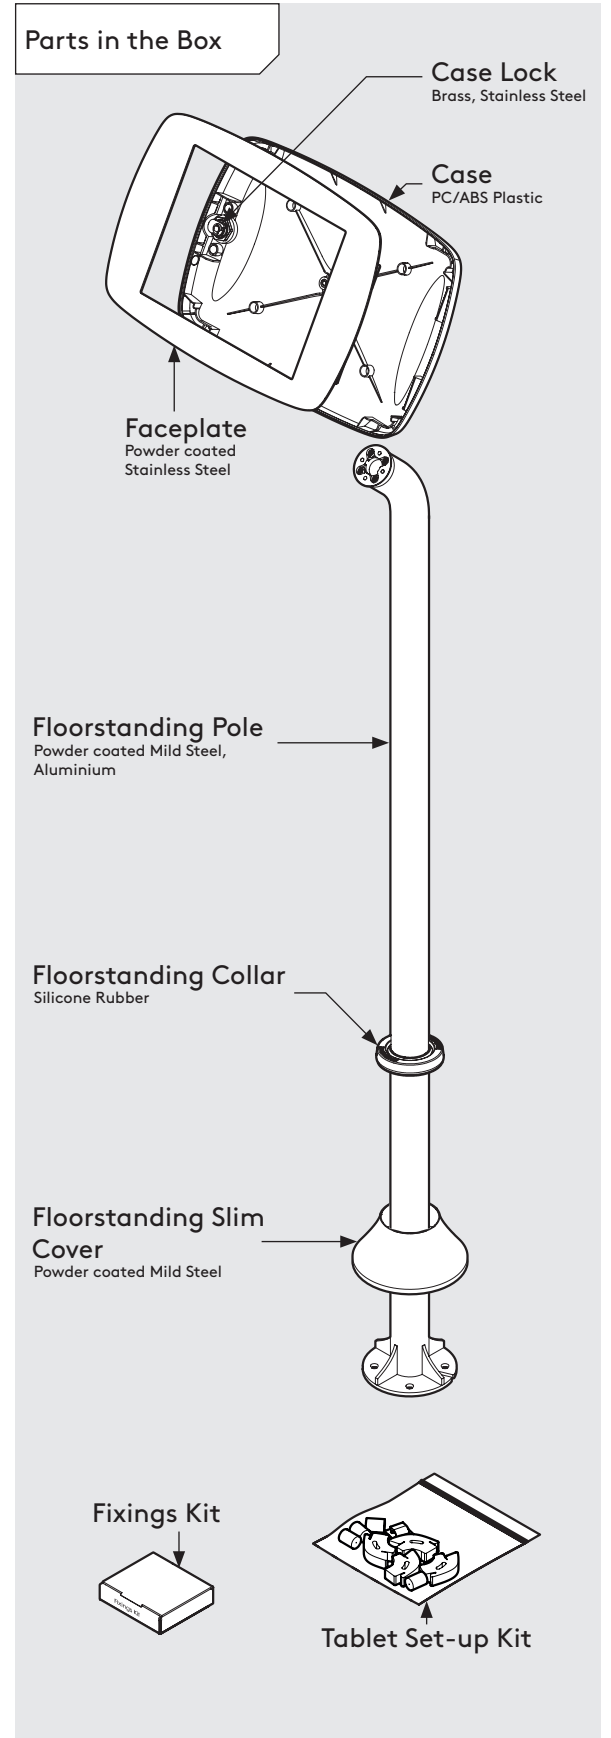

PRODUCT DATA SHEET - FLOORSTANDING SLIM (MINI CASE)

bouncepad[®]

Case:	Arm:	Mounting:	Packaged weight:	Colour:
Mini	Floorstanding Slim	Fixing from Above	6.91kg	White Black

Parts in the Box

PRODUCT DATA SHEET - FLOORSTANDING SLIM (MIDI CASE)

bouncepad[®]

Case:	Arm:	Mounting:	Packaged weight:	Colour:
Midi	Floorstanding Slim	Fixing from Above	7.09kg	White Black

PRODUCT DATA SHEET - FLOORSTANDING SLIM (MAXI CASE)

bouncepad[®]

Case:	Arm:	Mounting:	Packaged weight:	Colour:
Maxi	Floorstanding Slim	Fixing from Above	7.32kg	White Black

PRODUCT DATA SHEET - FLOORSTANDING SLIM (MEGA CASE)

bouncepad[®]

Case:	Arm:	Mounting:	Packaged weight:	Colour:
Mega	Floorstanding Slim	Fixing from Above	7.71kg	White Black