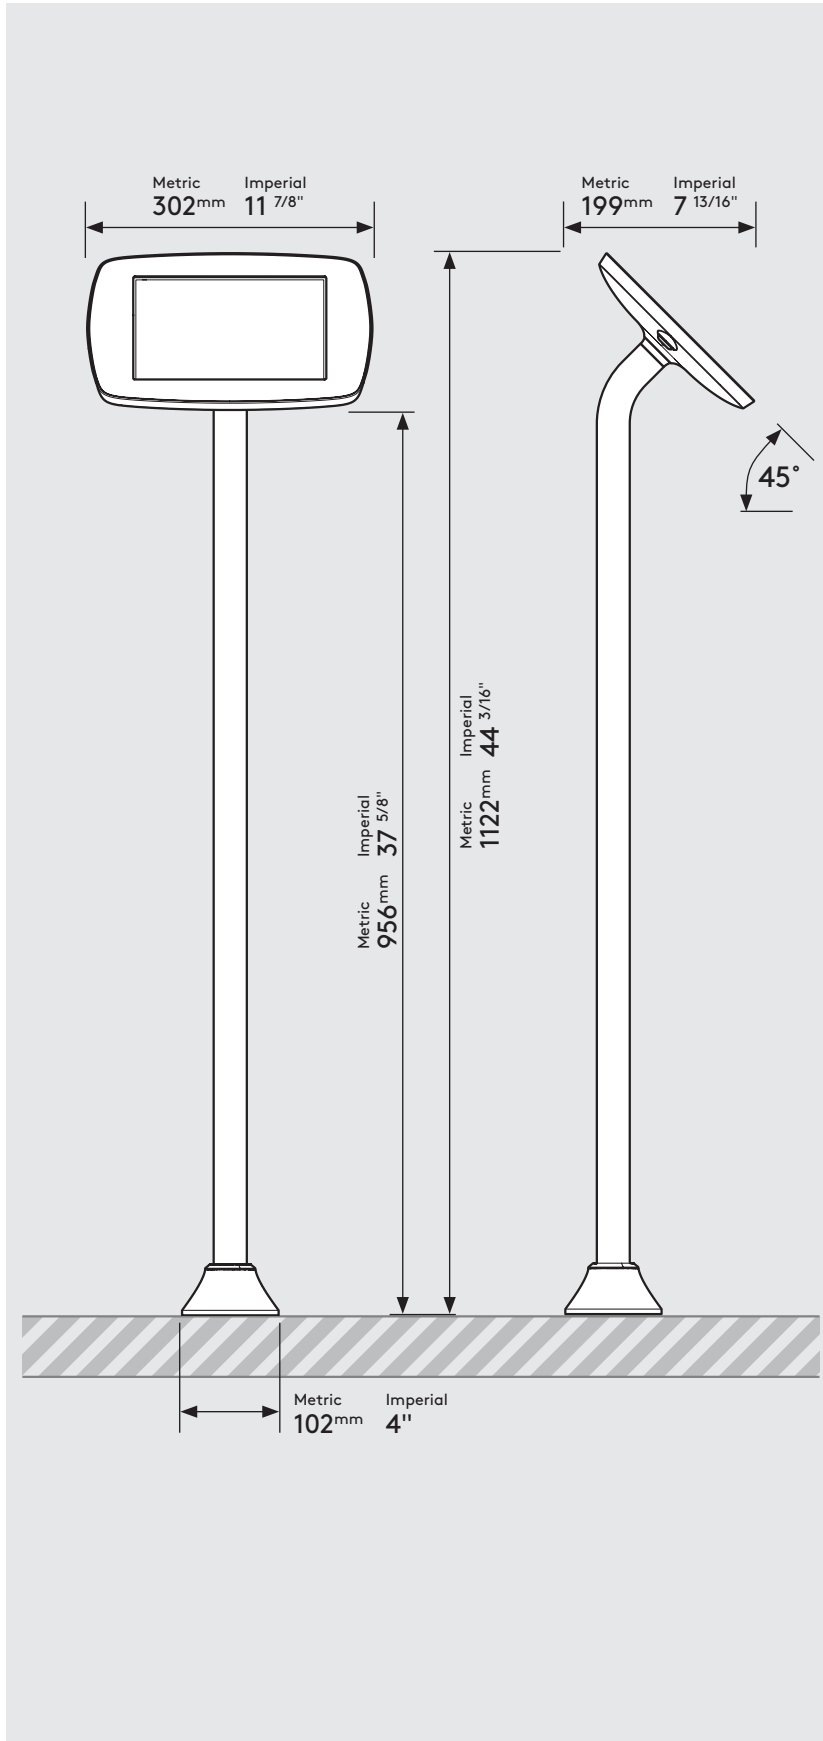

PRODUCT DATA SHEET - FLOORSTANDING SLIM (MINI CASE)

bouncepad[®]

Case:	Arm:	Mounting:	Packaged weight:	Colour:
Mini	Floorstanding Slim	Fixing from Above	6.91kg	White Black

Parts in the Box

PRODUCT DATA SHEET - FLOORSTANDING SLIM (MIDI CASE)

bouncepad[®]

Case:	Arm:	Mounting:	Packaged weight:	Colour:
Midi	Floorstanding Slim	Fixing from Above	7.09kg	White Black

PRODUCT DATA SHEET - FLOORSTANDING SLIM (MAXI CASE)

bouncepad[®]

Case:	Arm:	Mounting:	Packaged weight:	Colour:
Maxi	Floorstanding Slim	Fixing from Above	7.32kg	White Black

PRODUCT DATA SHEET - FLOORSTANDING SLIM (MEGA CASE)

bouncepad[®]

Case:	Arm:	Mounting:	Packaged weight:	Colour:
Mega	Floorstanding Slim	Fixing from Above	7.71kg	White Black