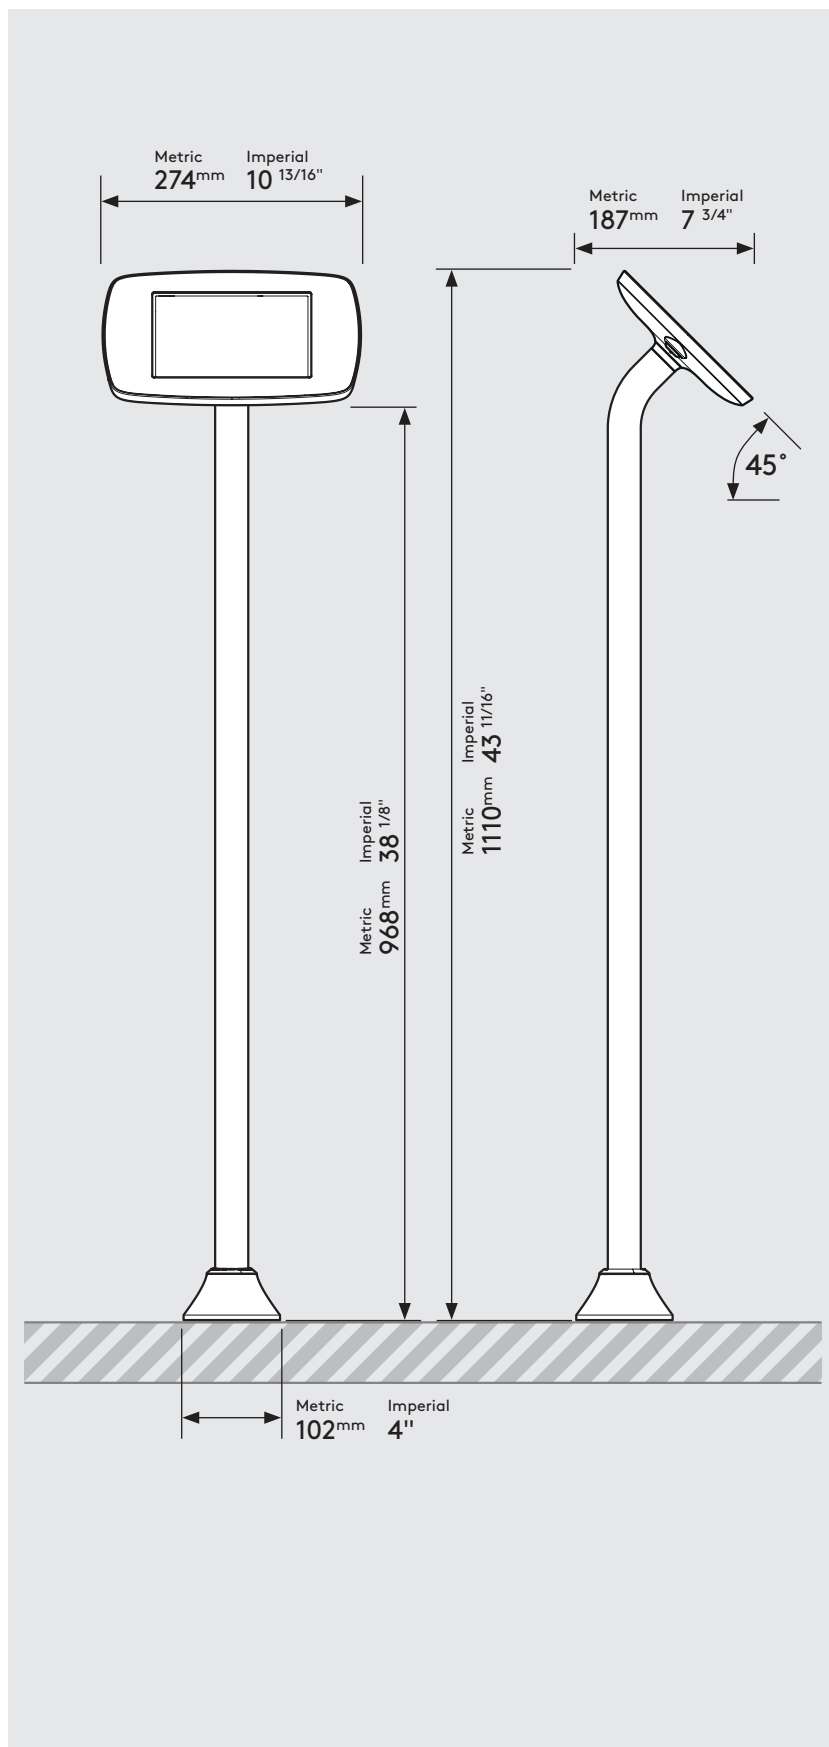

PRODUCT DATA SHEET - FLOORSTANDING SLIM (MINI CASE)

bouncepad[®]

Case:	Arm:	Mounting:	Packaged weight:	Colour:
Mini	Floorstanding Slim	Fixing from Above	6.91kg	White Black

Parts in the Box

PRODUCT DATA SHEET - FLOORSTANDING SLIM (MIDI CASE)

bouncepad[®]

Case:	Arm:	Mounting:	Packaged weight:	Colour:
Midi	Floorstanding Slim	Fixing from Above	7.09kg	White Black

PRODUCT DATA SHEET - FLOORSTANDING SLIM (MAXI CASE)

bouncepad[®]

Case:	Arm:	Mounting:	Packaged weight:	Colour:
Maxi	Floorstanding Slim	Fixing from Above	7.32kg	White Black

PRODUCT DATA SHEET - FLOORSTANDING SLIM (MEGA CASE)

bouncepad[®]

Case:	Arm:	Mounting:	Packaged weight:	Colour:
Mega	Floorstanding Slim	Fixing from Above	7.71kg	White Black