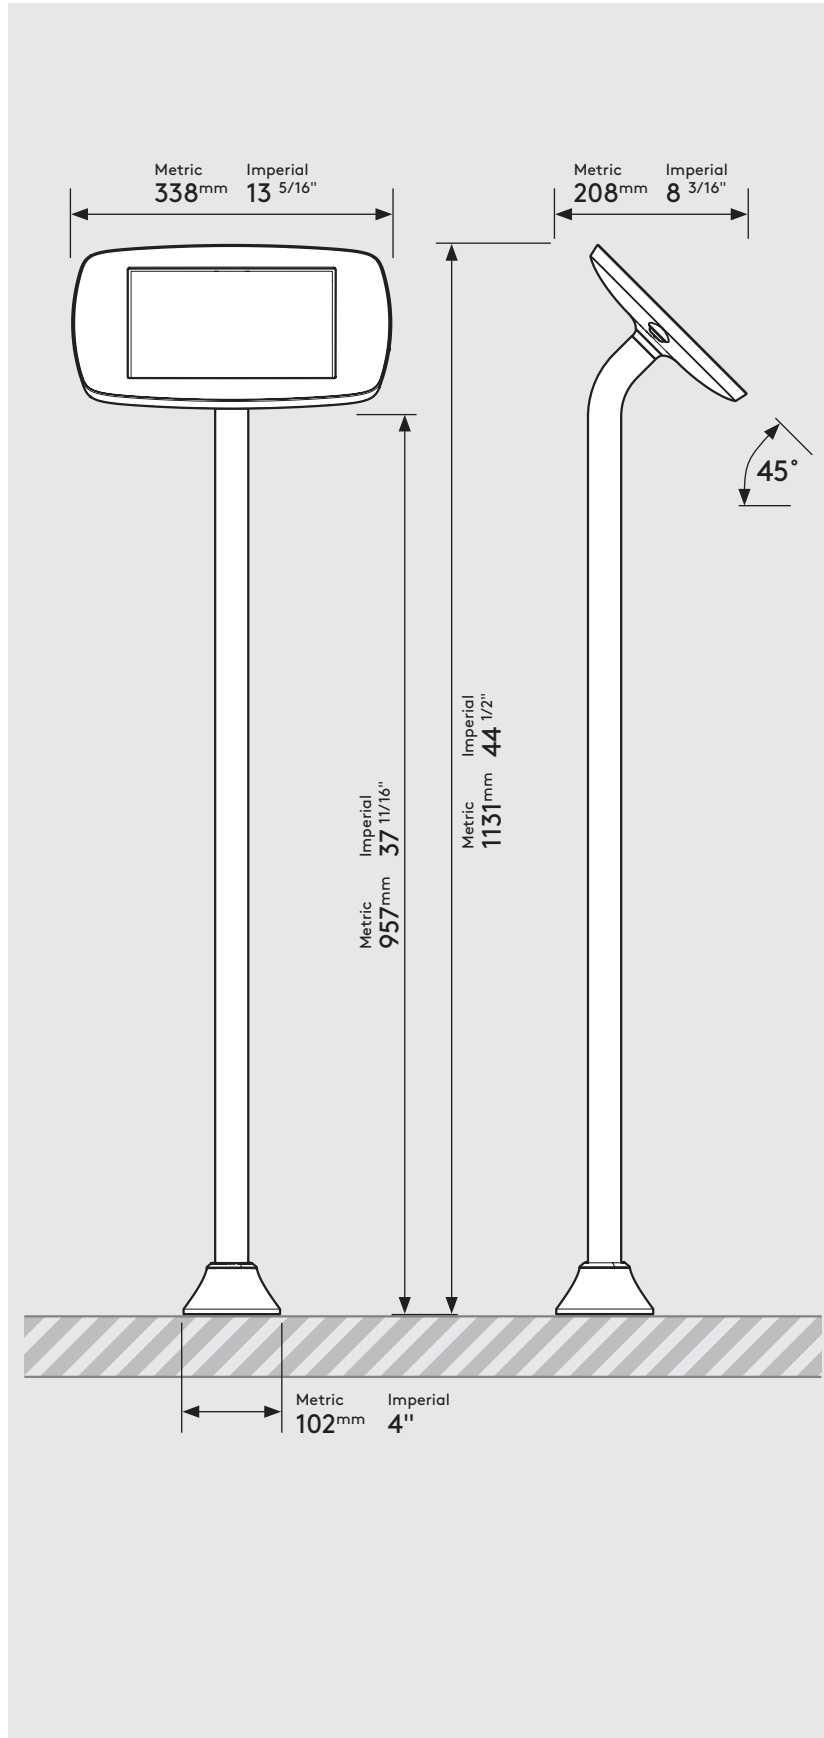

PRODUCT DATA SHEET - FLOORSTANDING SLIM (MINI CASE)

bouncepad[®]

Case:	Arm:	Mounting:	Packaged weight:	Colour:
Mini	Floorstanding Slim	Fixing from Above	6.91kg	White Black

Parts in the Box

PRODUCT DATA SHEET - FLOORSTANDING SLIM (MIDI CASE)

bouncepad[®]

Case:	Arm:	Mounting:	Packaged weight:	Colour:
Midi	Floorstanding Slim	Fixing from Above	7.09kg	White Black

PRODUCT DATA SHEET - FLOORSTANDING SLIM (MAXI CASE)

bouncepad[®]

Case:	Arm:	Mounting:	Packaged weight:	Colour:
Maxi	Floorstanding Slim	Fixing from Above	7.32kg	White Black

PRODUCT DATA SHEET - FLOORSTANDING SLIM (MEGA CASE)

bouncepad[®]

Case:	Arm:	Mounting:	Packaged weight:	Colour:
Mega	Floorstanding Slim	Fixing from Above	7.71kg	White Black