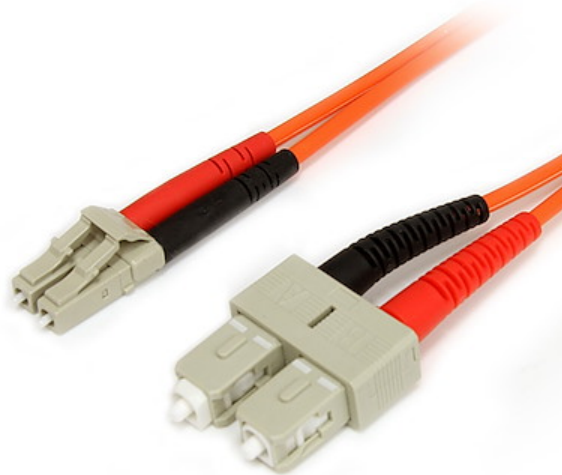

Fiber Optic Cable - Multimode Duplex 62.5/125 - LSZH - LC/SC - 2 m

**Product ID:** FIBLCSC2

The FIBLCSC2 2-meter (6.6ft) Multimode 62.5/125 Duplex Fiber Patch Cable is terminated with one LC (male) connector and one SC (male) connector, to provide the necessary connection between fiber networking devices for high-speed, long distance networks.

This LC-SC patch cable is housed in a LSZH (Low-Smoke, Zero-Halogen) flame retardant jacket, to ensure minimal smoke, toxicity and corrosion when exposed to high sources of heat, in the event of a fire. Making it ideal for use in industrial settings, central offices and schools, as well as residential settings where building codes are a consideration.

Backed by Lifetime Warranty, our LC-SC Multimode Fiber Patch cable is guaranteed to provide long-lasting dependability, and top quality performance.