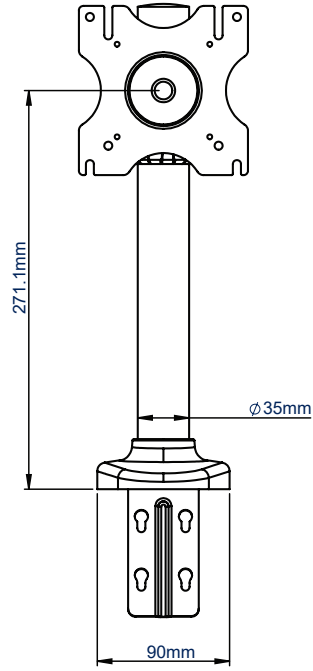

FRONT VIEW

PACKING INFORMATION

COLOUR:	ORDER REF:	EAN CODE:	MASTER CARTON QTY:	INNER CARTON QTY:	MASTER CARTON WEIGHT:	MASTER CARTON CUBE:
Black	BT7371/B	5019318758850	2	0	6.7kg	0.037cbm

ORIGINAL DESIGNS BY B-TECH AV MOUNTS - REGISTERED DESIGNS & PATENTS APPLY

RELATED PRODUCTS

SS-V2-BT7371-060318