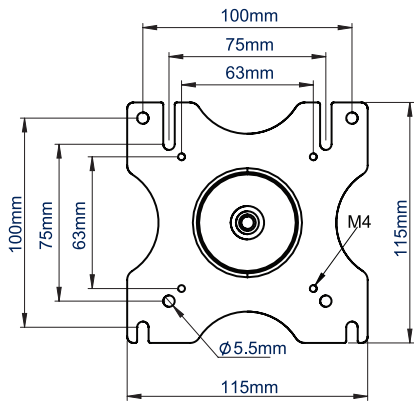

FRONT VIEW

INTERFACE

PACKING INFORMATION

COLOUR:	ORDER REF:	EAN CODE:	MASTER CARTON QTY:	INNER CARTON QTY:	MASTER CARTON WEIGHT:	MASTER CARTON CUBE:
Black	BT7371/B	5019318758850	2	0	6.7kg	0.037cbm

ORIGINAL DESIGNS BY B-TECH AV MOUNTS - REGISTERED DESIGNS & PATENTS APPLY

RELATED PRODUCTS

SS-V2-BT7371-060318