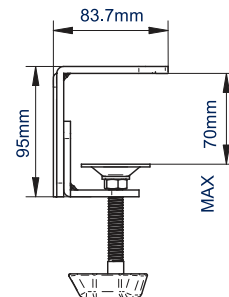

FRONT VIEW

DESK CLAMP

PACKING INFORMATION

COLOUR:	ORDER REF:	EAN CODE:	MASTER CARTON QTY:	INNER CARTON QTY:	MASTER CARTON WEIGHT:	MASTER CARTON CUBE:
Black	BT7371/B	5019318758850	2	0	6.7kg	0.037cbm

ORIGINAL DESIGNS BY B-TECH AV MOUNTS - REGISTERED DESIGNS & PATENTS APPLY

RELATED PRODUCTS

SS-V2-BT7371-060318