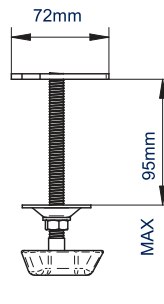

FRONT VIEW

GROMMET

PACKING INFORMATION

COLOUR:	ORDER REF:	EAN CODE:	MASTER CARTON QTY:	INNER CARTON QTY:	MASTER CARTON WEIGHT:	MASTER CARTON CUBE:
Black	BT7371/B	5019318758850	2	0	6.7kg	0.037cbm

ORIGINAL DESIGNS BY B-TECH AV MOUNTS - REGISTERED DESIGNS & PATENTS APPLY

RELATED PRODUCTS

SS-V2-BT7371-060318