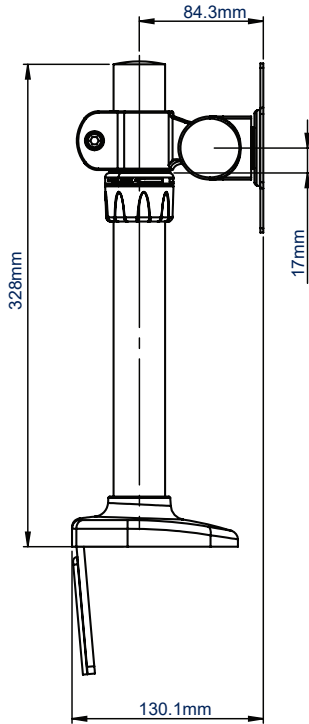

SIDE VIEW

FRONT VIEW

PACKING INFORMATION

COLOUR:	ORDER REF:	EAN CODE:	MASTER CARTON QTY:	INNER CARTON QTY:	MASTER CARTON WEIGHT:	MASTER CARTON CUBE:
Black	BT7371/B	5019318758850	2	0	6.7kg	0.037cbm

ORIGINAL DESIGNS BY B-TECH AV MOUNTS - REGISTERED DESIGNS & PATENTS APPLY

RELATED PRODUCTS

SS-V2-BT7371-060318