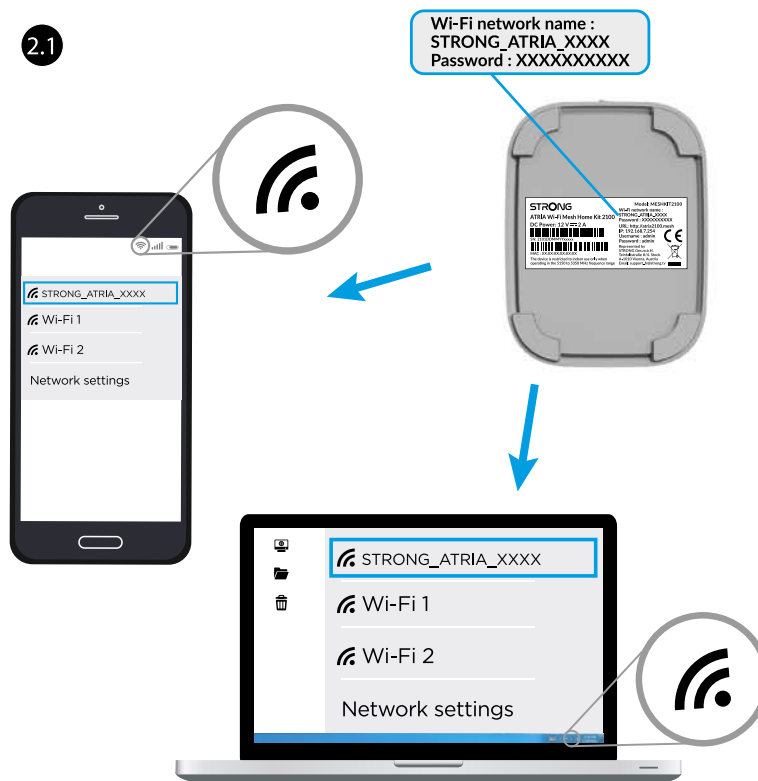

STRONG

2100 Mbit/s

ATRIA

WI-FI MESH HOME KIT 2100

Performant • Reliable • Anywhere

Installation Instructions

2x

2x

1x

1

2

2.1

3