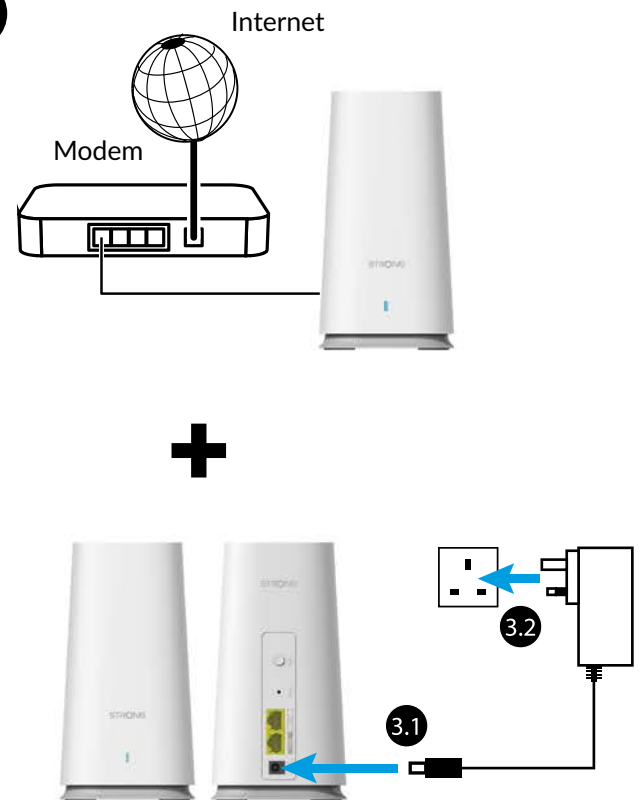

STRONG

2100 Mbit/s

ATRIA

WI-FI MESH HOME KIT 2100

Performant • Reliable • Anywhere

Installation Instructions

2x

2x

1x

1

2

2.1

3