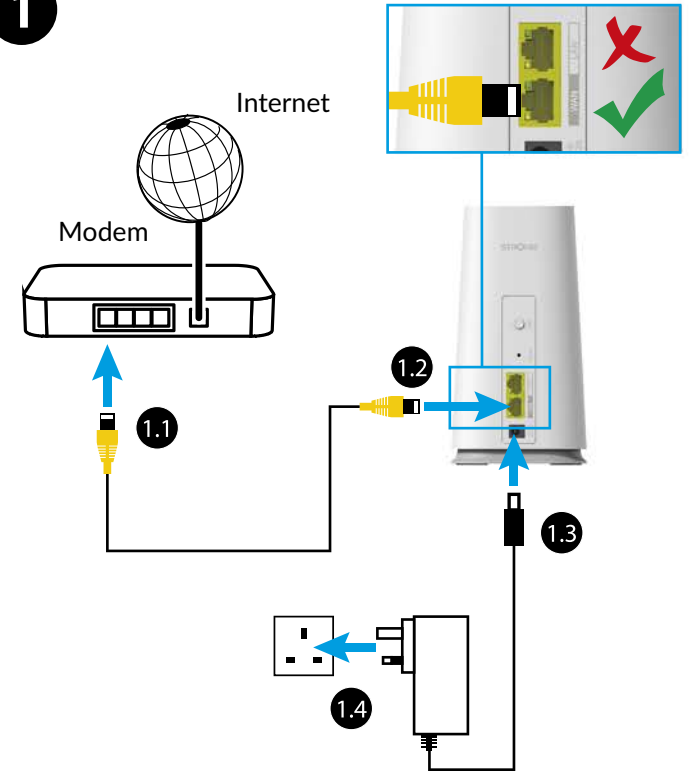

STRONG

2100 Mbit/s

ATRIA

WI-FI MESH HOME KIT 2100

Performant • Reliable • Anywhere

Installation Instructions

2x

2x

1x

1

2

2.1

3