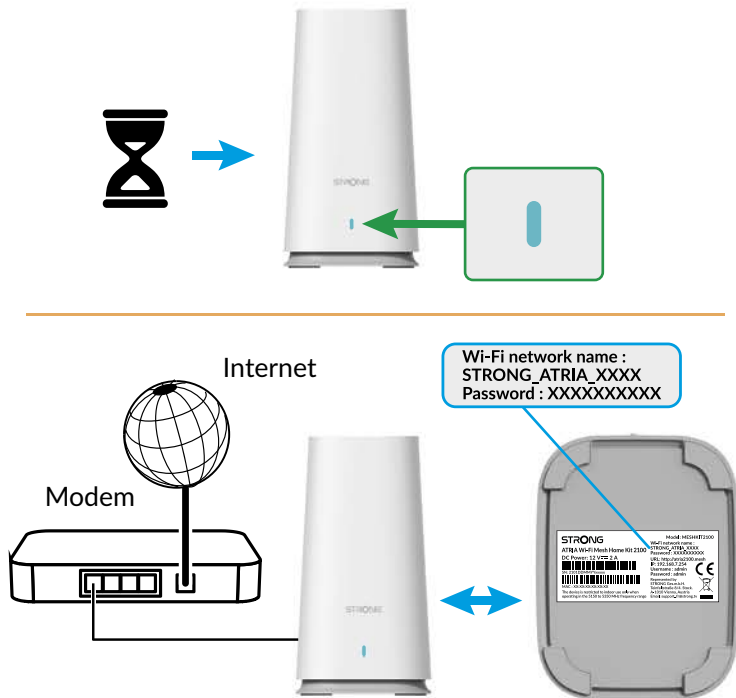

STRONG

2100 Mbit/s

ATRIA

WI-FI MESH HOME KIT 2100

Performant • Reliable • Anywhere

Installation Instructions

2x

2x

1x

1

2

2.1

3