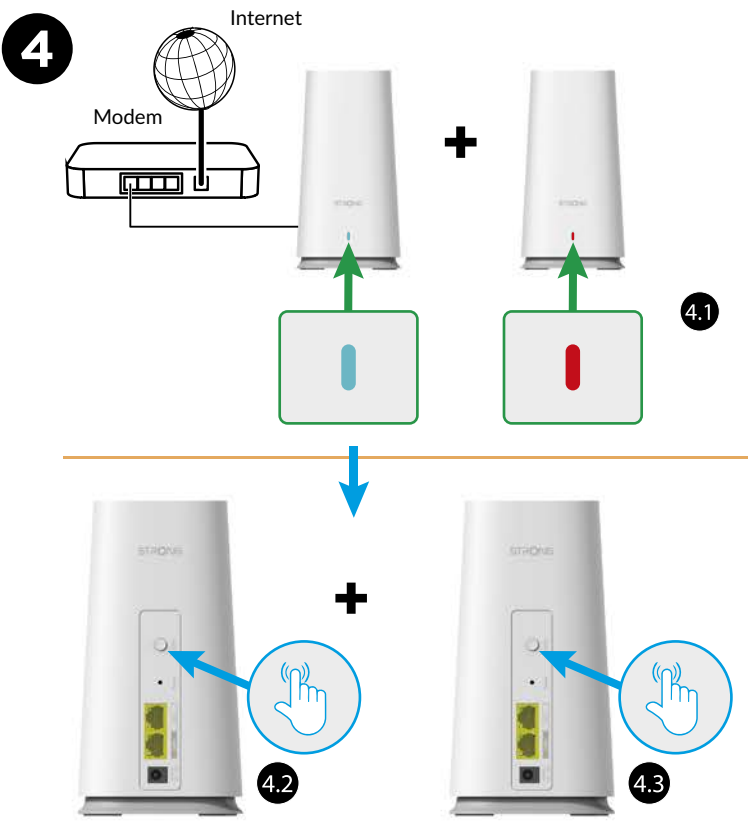

ATRIA Mesh App

SERVICE CENTER

GB support_uk@strong.tv
0800 464 7919

Supplied by STRONG Austria
Represented by Caldero Holdings Ltd.
Concordia Works
30 Sovereign Street
Leeds, LS1 4BA, UK
Email : support_uk@strong.tv
Wi-Fi is a registered trademark of Wi-Fi Alliance®
© STRONG 2021. All rights reserved

MP-0000067365

www.strong.tv

August 18, 2021 11:09 pm