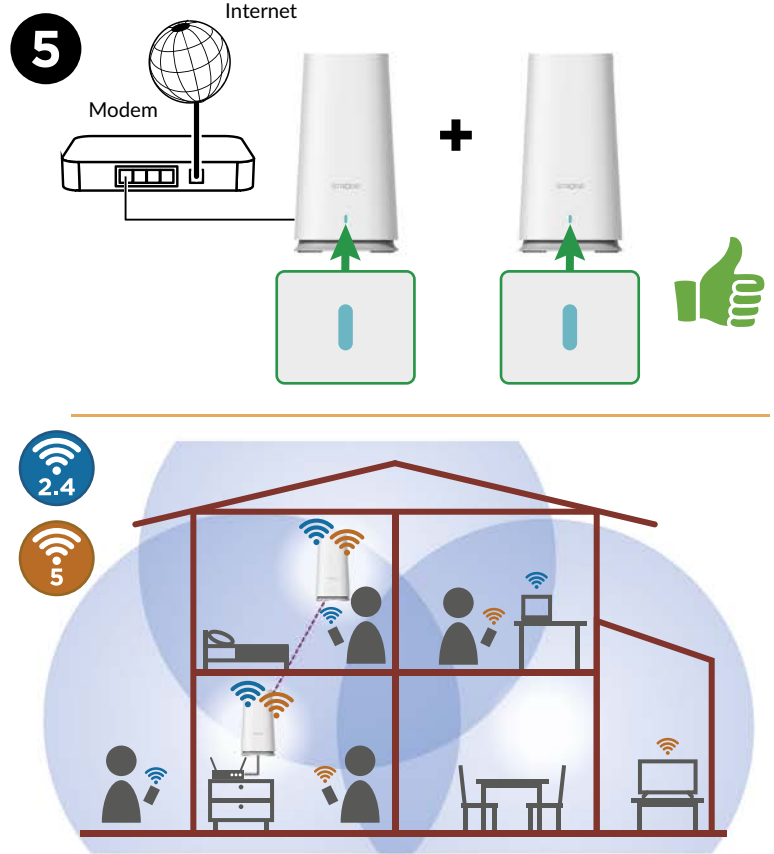

ATRIA Mesh App

SERVICE CENTER

GB support_uk@strong.tv
0800 464 7919

Supplied by STRONG Austria
Represented by Caldero Holdings Ltd.
Concordia Works
30 Sovereign Street
Leeds, LS1 4BA, UK
Email : support_uk@strong.tv
Wi-Fi is a registered trademark of Wi-Fi Alliance®
© STRONG 2021. All rights reserved

MP-0000067365

www.strong.tv

August 18, 2021 11:09 pm