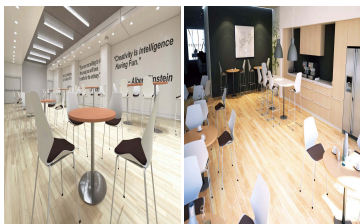

Italia Round Poseur Table

SKU ITL0148

Colour:

Beech, Grey Oak, Maple, Oak, Walnut, White

Width:

1000, 1200, 600, 800

Leg Height:

1145mm, 475mm, 725mm

Details

Italia is the ultimate style statement - whether for meetings, conferences, boardrooms or dining areas. This table is topped by the clean lines of a heatproof, clean looking melamine worktop that requires minimum maintenance. Underneath the brushed steel trumpet base and post design looks striking and has the practicality of eliminating any knee and leg traps underneath.