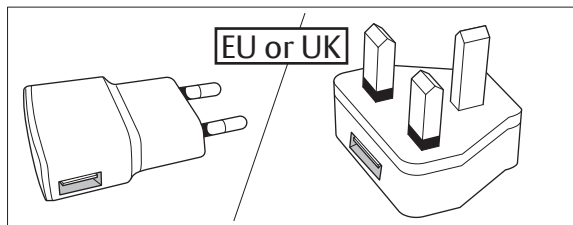

All-in-One Outdoor camera Manual

SV-DAFX-W / SV-DAFX-W EU

 Not included
 Non inclus
 No incluido
 Non inclusa
 Max 128 GB

10 sec
 Reset
 Zurücksetzen
 Réinitialiser
 Reiniciar
 Reset

WPS

USB

3m

1