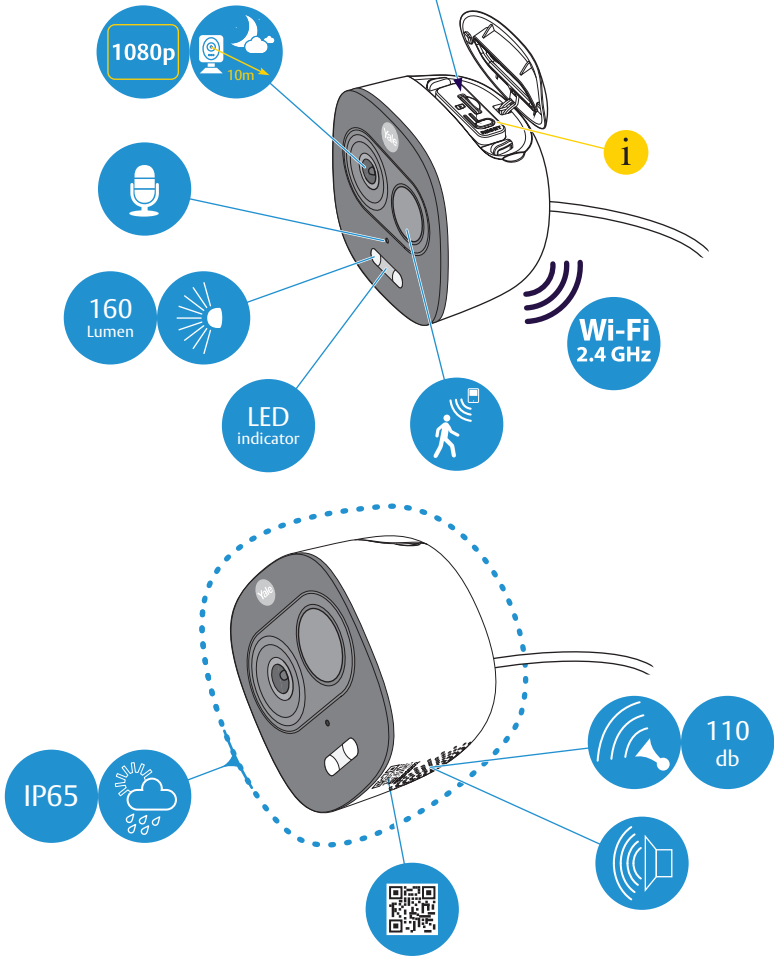

All-in-One Outdoor camera Manual

SV-DAFX-W / SV-DAFX-W EU

 Not included
 Non inclus
 No incluido
 Non inclusa
 Max 128 GB

10 sec
 Reset
 Zurücksetzen
 Réinitialiser
 Reiniciar
 Reset

WPS

USB

3m

1