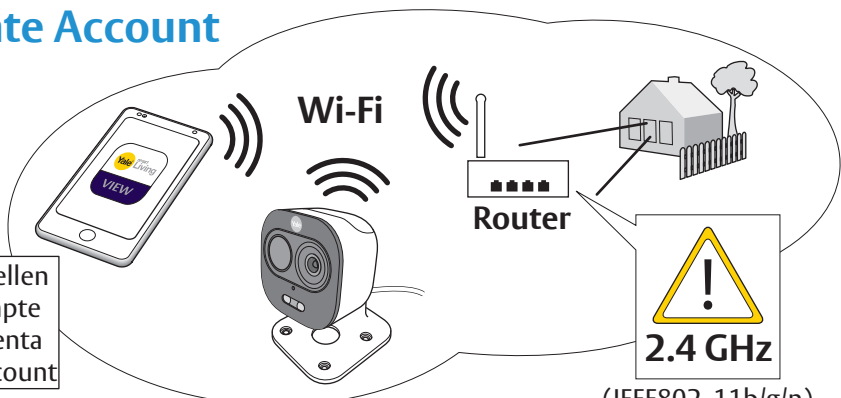

2 Create Account

Account erstellen
Créer un compte
Crear una cuenta
Creare un account