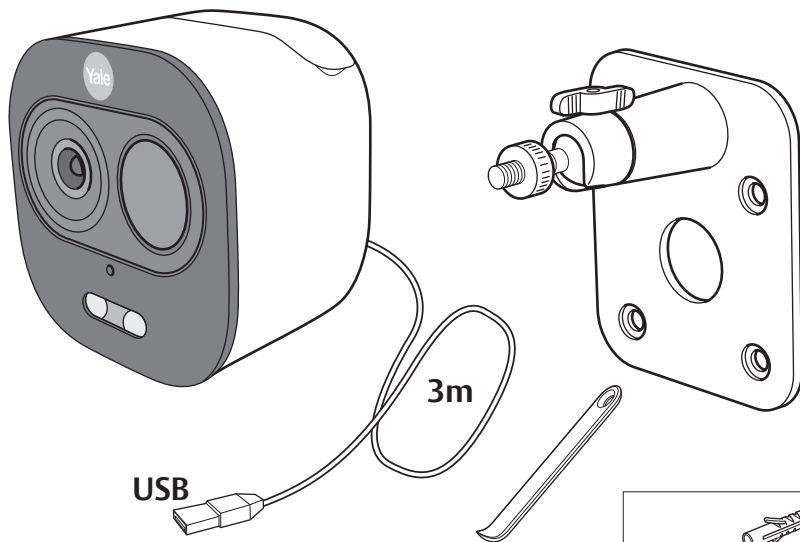

All-in-One Outdoor camera Manual

SV-DAFX-W / SV-DAFX-W EU

 Not included
 Non inclus
 No incluido
 Non inclusa
 Max 128 GB

10 sec
 Reset
 Zurücksetzen
 Réinitialiser
 Reiniciar
 Reset

WPS

USB

3m

1