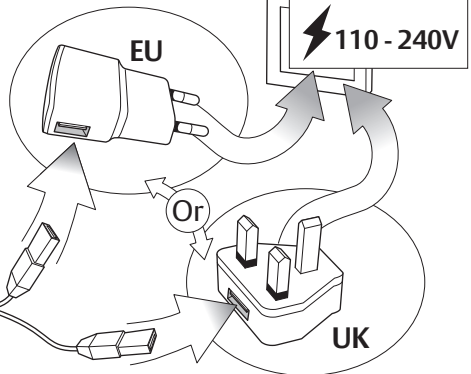

2 Create Account

Account erstellen
Créer un compte
Crear una cuenta
Creare un account

3

4 App

1